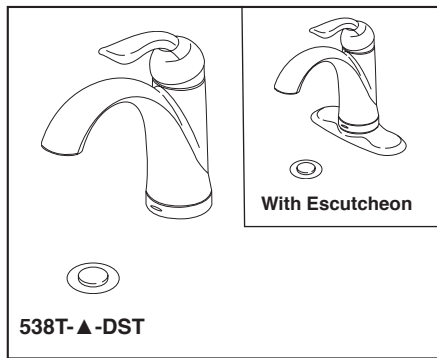

WARRANTY

- Parts and Finish - Lifetime limited warranty; or for commercial purchasers, 10 years for multi-family residential (apartments and condominiums) and 5 years for all other commercial uses, in each case from the date the product is received by the original purchaser or their authorized representative (installation contractor, etc.).
- Electronic Parts and Batteries (if applicable) - 5 years from the date the product is received by the original purchaser or their authorized representative (installation contractor, etc.); or for commercial purchasers, 1 year from the date the product is received by the original purchaser or their authorized representative (installation contractor, etc.). No warranty is provided on batteries.
- Please go to www.deltafaucet.com for the complete details of our limited warranty.

COMPLIES WITH:

- ASME A112.18.1 / CSA B125.1
- ASME A112.18.2 / CSA B125.2
- EPA WaterSense®
- ICC/ANSI A117.1

▲ Designate Proper Finish Suffix

Delta Faucet Company reserves the right (1) to make changes in specifications and materials, and (2) to change or discontinue models, both without notice or obligation. Dimensions are for reference only. See current full-line price book or www.deltafaucet.com for finish options and product availability.

Delta Faucet Company

55 E. 111th Street, Carmel, IN 46280
350 South Edgeware Road, St. Thomas, ON N5P 4L1
© 2025 Delta Faucet Company