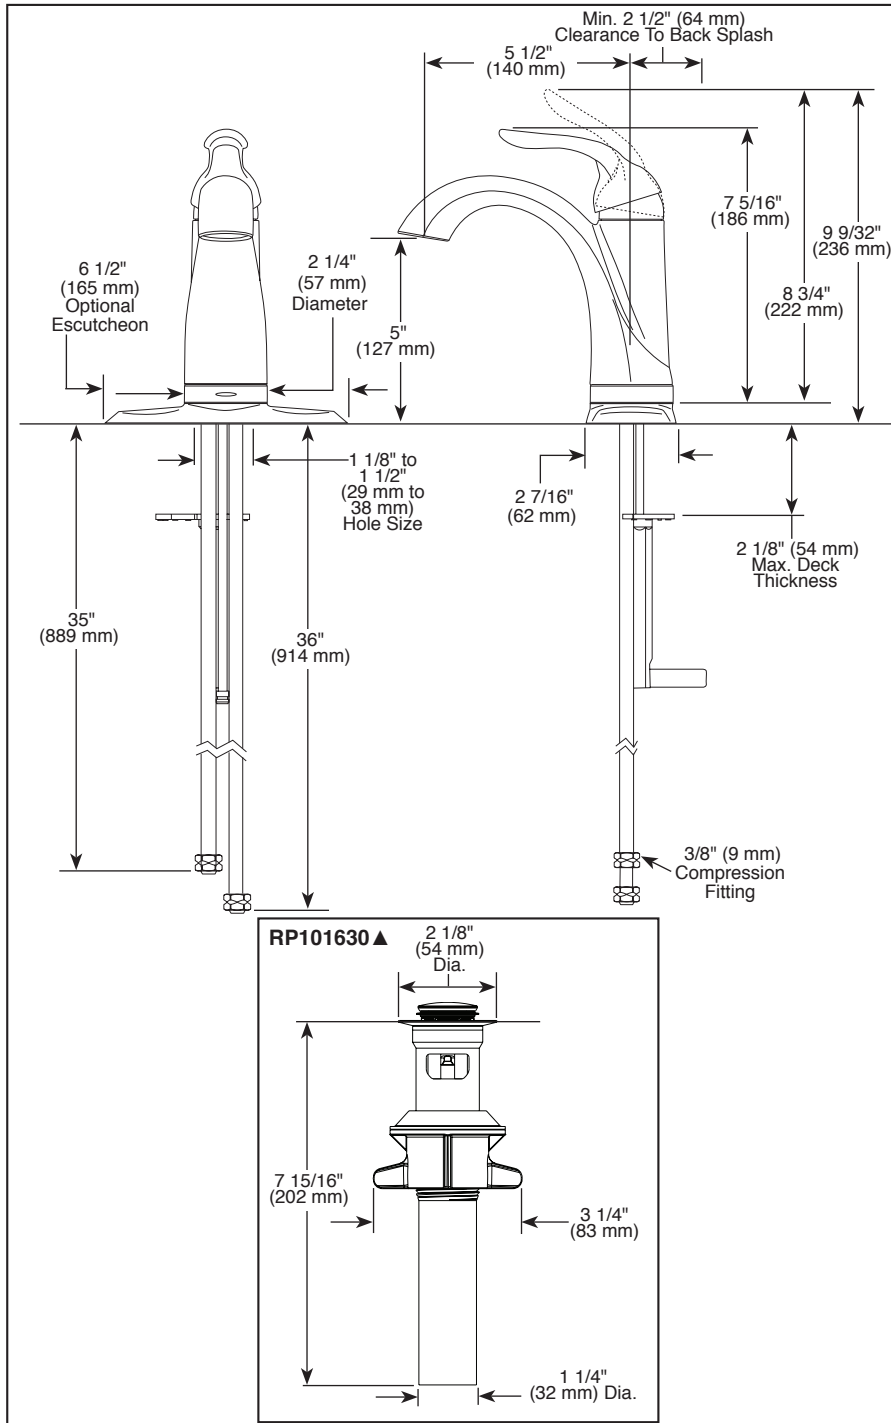

see what Delta can doSM

BATHROOM FAUCET

- Lahara[®] Bath Collection
- Single Handle Deck Mount

FEATURES:

- DIAMOND Seal[®] Technology
- Touch₂O[®] with Touchless Technology
- 2 modes available: Touch₂O[®] with Touchless and Touch₂O[®] only
- TempSense[®] Technology

STANDARD SPECIFICATIONS:

- Max. flow rate 1.2 gpm @ 60 psi, 4.5 L/min @ 414 kPa
- One or three-hole mount (escutcheon included)
- Diamond coated ceramic cartridge
- 1/4" O.D. straight, staggered PEX supply lines
- LED indicator light signals on-off, water temperature and when batteries run low
- Touch₂O[®] mode only works best for metal sink or where the sensitivity is too high
- Modes easily changed from above the sink
- Uses 6 AA (included) or 6 C (optional) batteries
- EP102157 optional 110-120V AC adapter available (3 prong grounded outlet required)
- Models have metal drain with push pop-up type fitting with plated flange and stopper, no lift rod hole
- Optional red/blue indicator ring provided with model

COMPLIES WITH:

- ASME A112.18.1 / CSA B125.1
- ASME A112.18.2 / CSA B125.2
- EPA WaterSense[®]
- ICC/ANSI A117.1

▲ Designate Proper Finish Suffix

Delta Faucet Company reserves the right (1) to make changes in specifications and materials, and (2) to change or discontinue models, both without notice or obligation. Dimensions are for reference only. See current full-line price book or www.deltafaucet.com for finish options and product availability.