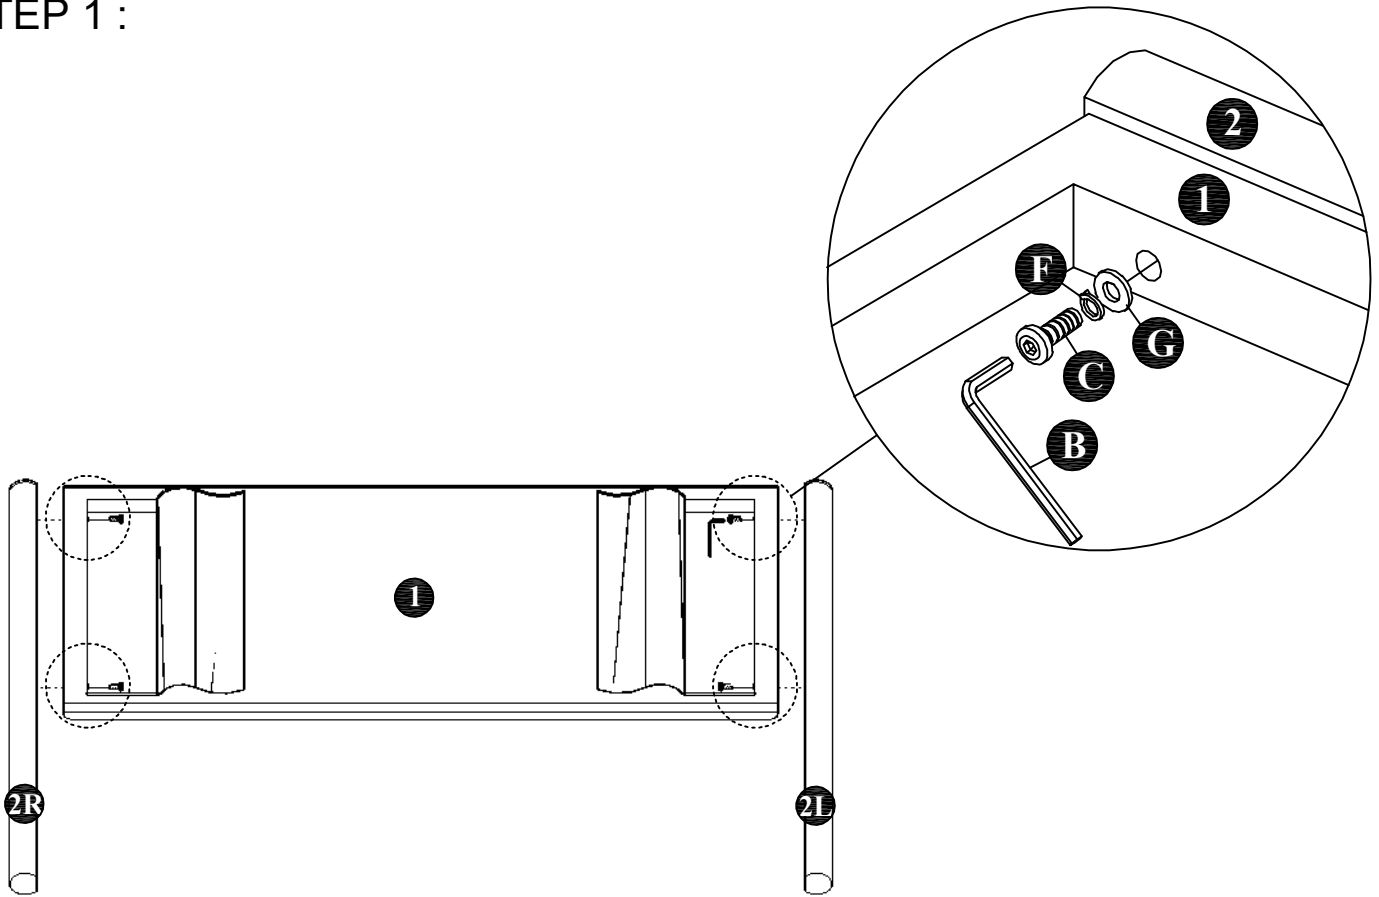

ASSEMBLY INSTRUCTIONS

STEP 1 :