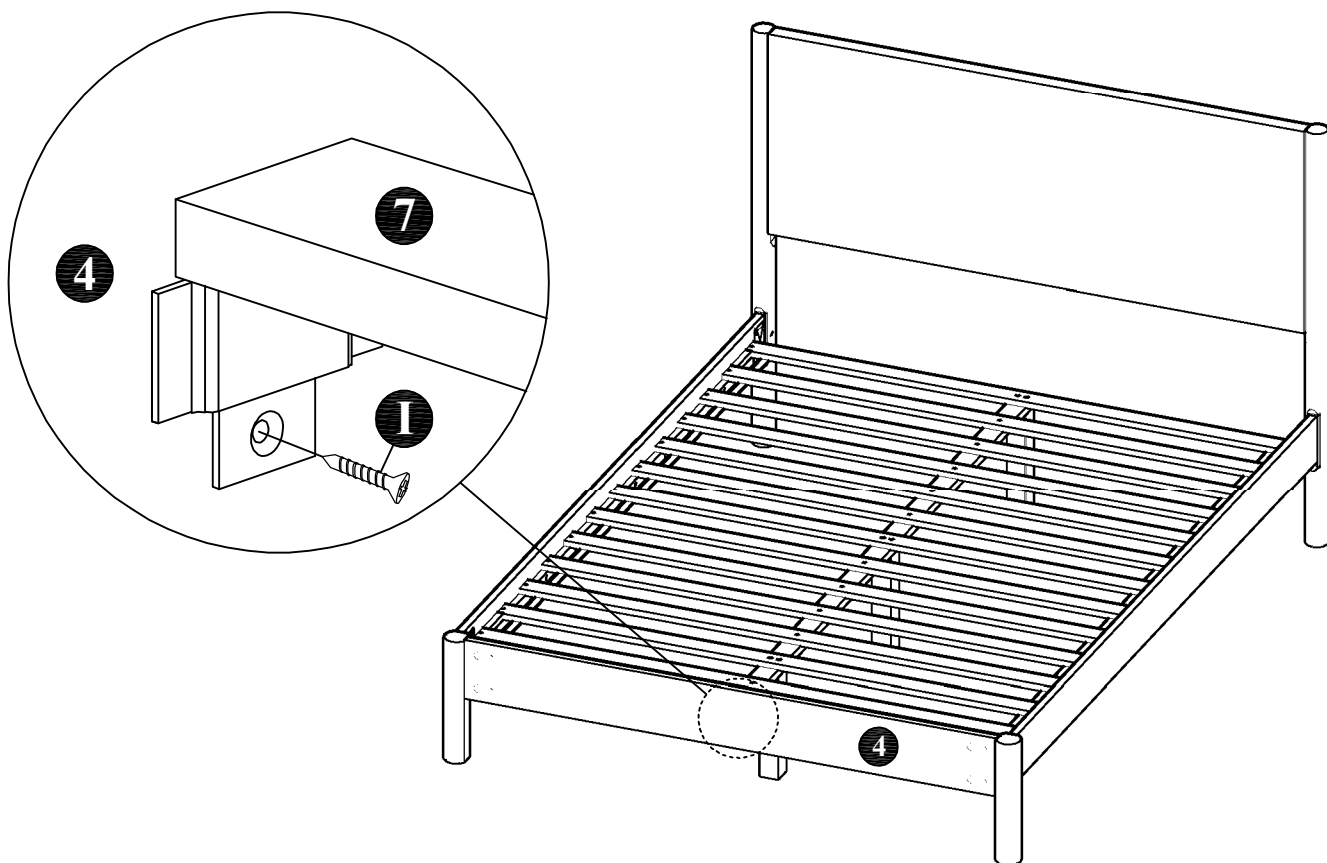

ASSEMBLY INSTRUCTIONS

MODEL : BD731C-FS

COMPONENT

Headboard - 1 pc.  ①	Headboard Leg (Left) - 1 pc.  ②L	Headboard Leg (Right) - 1 pc.  ②R	Side Rail - 2 pcs.  ③	Footboard - 1 pc.  ④	Center Leg - 3 pcs.  ⑤	FB Leg(Left) - 1 pc.  ⑥L	FB Leg(Right) - 1 pc.  ⑥R
Center Rail - 1 pc.  ⑦	Slats - 13 pcs.(1set)  ⑧						

HARDWARE

Allen Key M4 (Long Ball Head) - 1 pc.  ①A	Allen Key M5 - 1 pc.  ①B	JCBB Bolt M8 x 35mm - 4 pcs.  ①C	JCBC Bolt M6 x 50mm - 6 pcs.  ①D	JCBC Bolt M6 x 40mm - 4 pcs.  ①E	M8 Spring Washer - 4 pcs.  ①F	M8 Flat Washer - 4 pcs.  ①G	M6 Spring Washer - 4 pcs.  ①H
Wood Screw M3.5 x 16mm - 1 pc.  ①I	Wood Screw M4 x 25mm - 36 pcs.  ①J	Wood Dowel M8 x 30mm - 4 pcs.  ①K					

ASSEMBLY INSTRUCTIONS

STEP 1 :

STEP 2 :

ASSEMBLY INSTRUCTIONS

STEP 3 :

STEP 4 :

ASSEMBLY INSTRUCTIONS

STEP 5 :