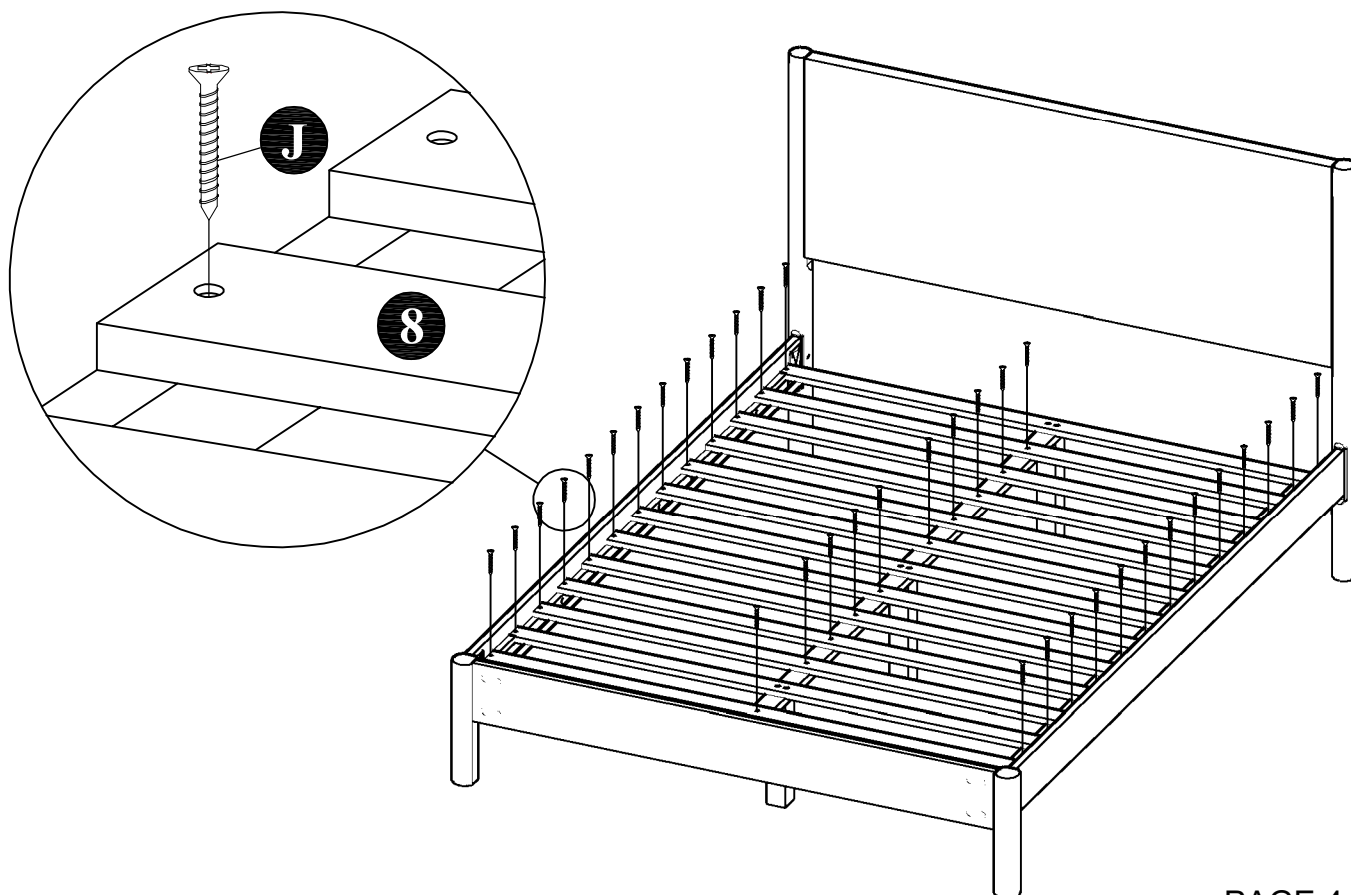

ASSEMBLY INSTRUCTIONS

STEP 5 :

STEP 6 :