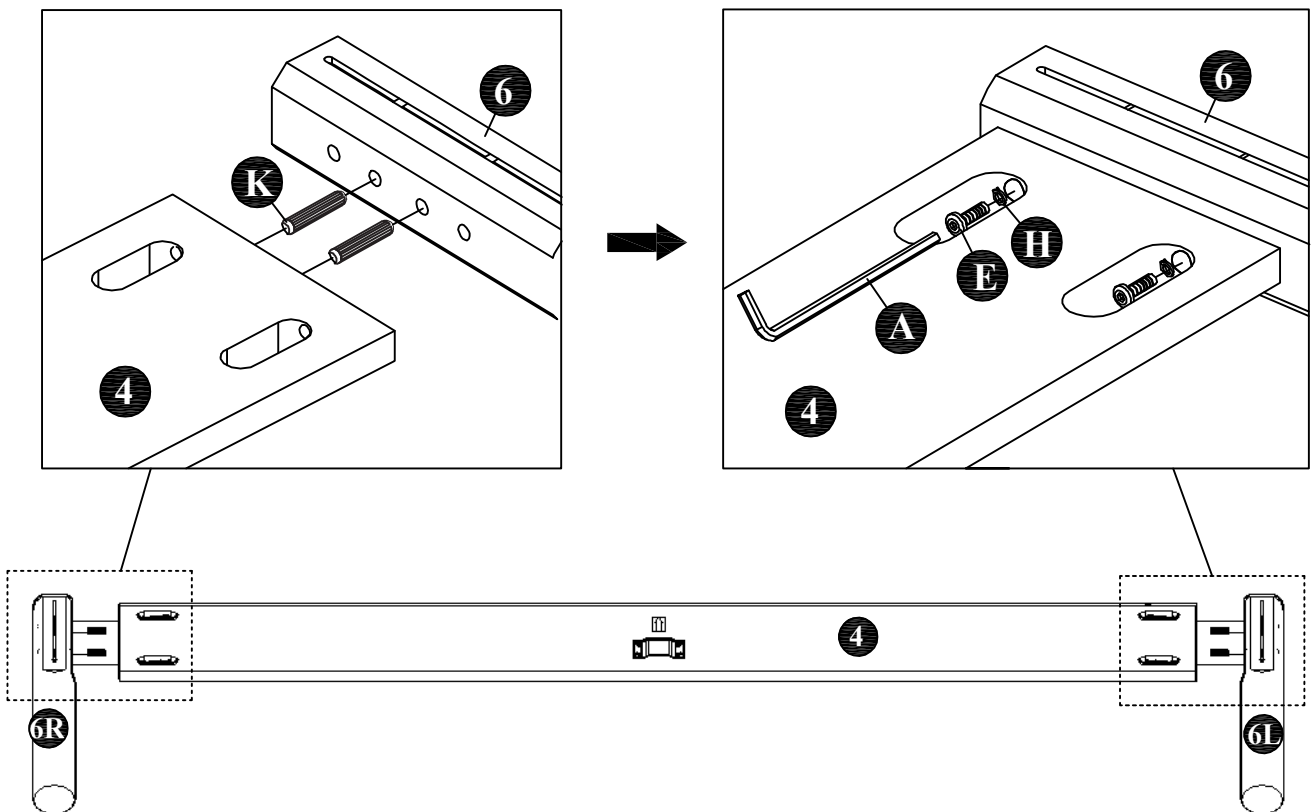

ASSEMBLY INSTRUCTIONS

MODEL : BD731C-FS

COMPONENT

Headboard - 1 pc.  ①	Headboard Leg (Left) - 1 pc.  ②L	Headboard Leg (Right) - 1 pc.  ②R	Side Rail - 2 pcs.  ③	Footboard - 1 pc.  ④	Center Leg - 3 pcs.  ⑤	FB Leg(Left) - 1 pc.  ⑥L	FB Leg(Right) - 1 pc.  ⑥R
Center Rail - 1 pc.  ⑦	Slats - 13 pcs.(1set)  ⑧						

HARDWARE

Allen Key M4 (Long Ball Head) - 1 pc.  ①A	Allen Key M5 - 1 pc.  ①B	JCBB Bolt M8 x 35mm - 4 pcs.  ①C	JCBC Bolt M6 x 50mm - 6 pcs.  ①D	JCBC Bolt M6 x 40mm - 4 pcs.  ①E	M8 Spring Washer - 4 pcs.  ①F	M8 Flat Washer - 4 pcs.  ①G	M6 Spring Washer - 4 pcs.  ①H
Wood Screw M3.5 x 16mm - 1 pc.  ①I	Wood Screw M4 x 25mm - 36 pcs.  ①J	Wood Dowel M8 x 30mm - 4 pcs.  ①K					

ASSEMBLY INSTRUCTIONS

STEP 1 :

STEP 2 :

ASSEMBLY INSTRUCTIONS

STEP 3 :

STEP 4 :

ASSEMBLY INSTRUCTIONS

STEP 5 :