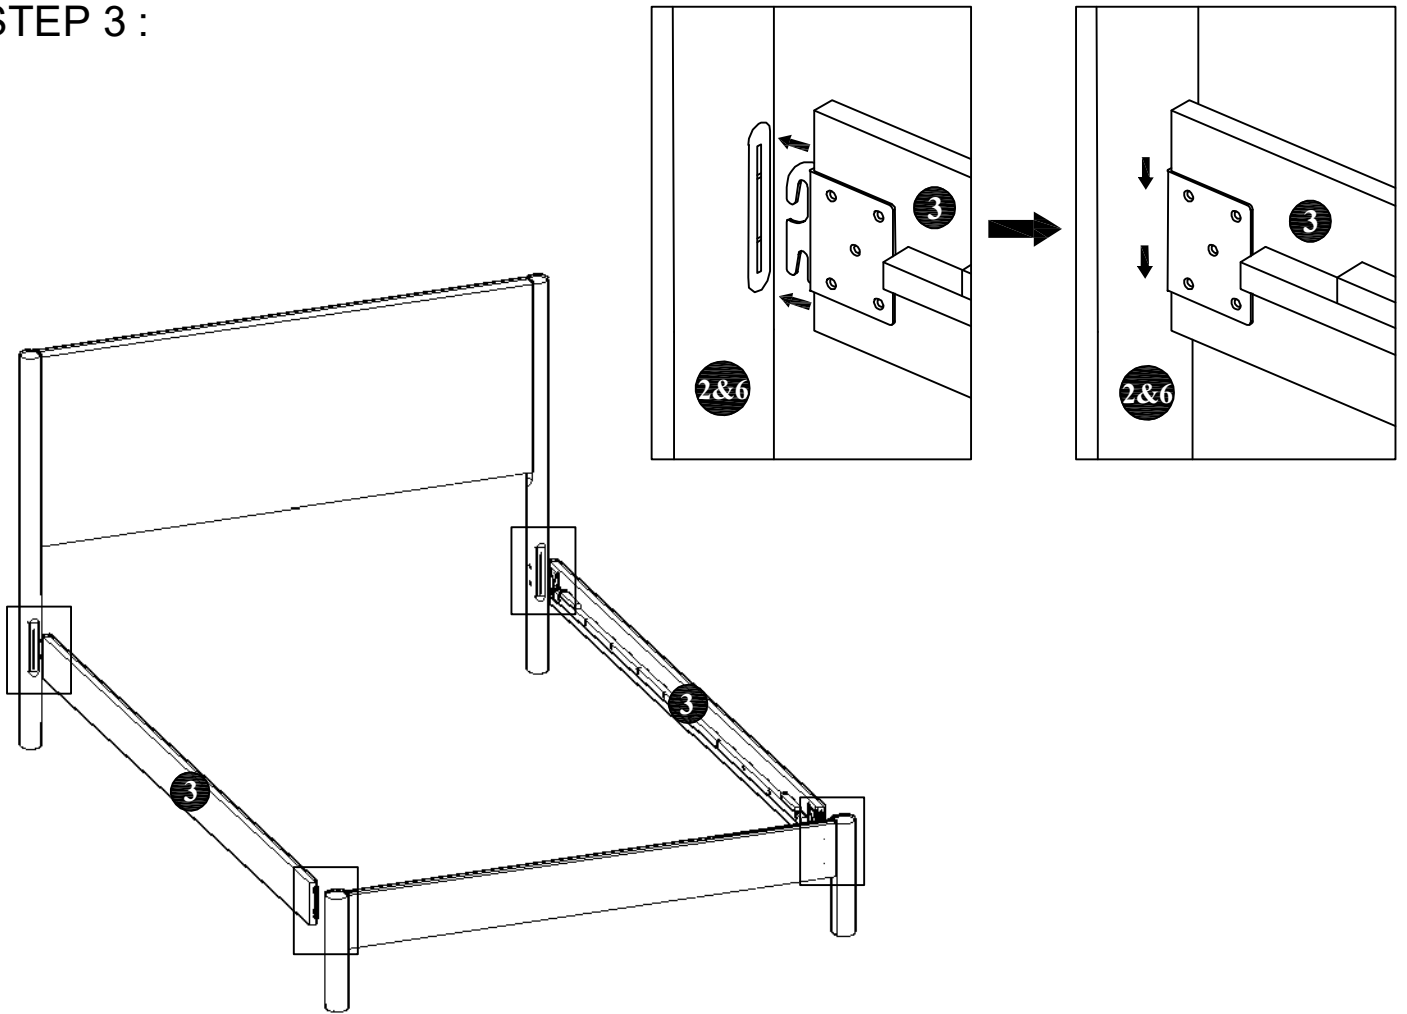

ASSEMBLY INSTRUCTIONS

MODEL : BD731C-FS

COMPONENT

Headboard - 1 pc.  ①	Headboard Leg (Left) - 1 pc.  ②L	Headboard Leg (Right) - 1 pc.  ②R	Side Rail - 2 pcs.  ③	Footboard - 1 pc.  ④	Center Leg - 3 pcs.  ⑤	FB Leg(Left) - 1 pc.  ⑥L	FB Leg(Right) - 1 pc.  ⑥R
Center Rail - 1 pc.  ⑦	Slats - 13 pcs.(1set)  ⑧						

HARDWARE

Allen Key M4 (Long Ball Head) - 1 pc.  ①A	Allen Key M5 - 1 pc.  ①B	JCBB Bolt M8 x 35mm - 4 pcs.  ①C	JCBC Bolt M6 x 50mm - 6 pcs.  ①D	JCBC Bolt M6 x 40mm - 4 pcs.  ①E	M8 Spring Washer - 4 pcs.  ①F	M8 Flat Washer - 4 pcs.  ①G	M6 Spring Washer - 4 pcs.  ①H
Wood Screw M3.5 x 16mm - 1 pc.  ①I	Wood Screw M4 x 25mm - 36 pcs.  ①J	Wood Dowel M8 x 30mm - 4 pcs.  ①K					

ASSEMBLY INSTRUCTIONS

STEP 1 :

STEP 2 :

ASSEMBLY INSTRUCTIONS

STEP 3 :

STEP 4 :

ASSEMBLY INSTRUCTIONS

STEP 5 :