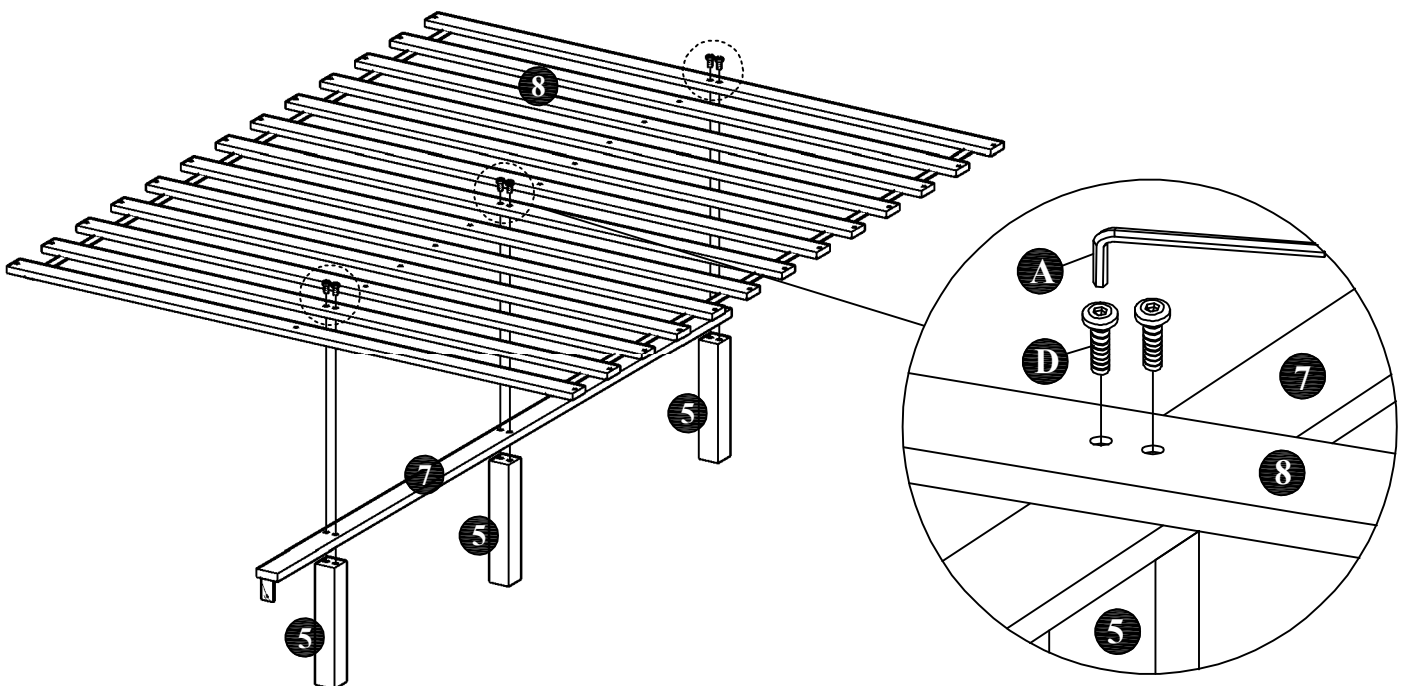

ASSEMBLY INSTRUCTIONS

MODEL : BD731C-FS

COMPONENT

Headboard - 1 pc.  ①	Headboard Leg (Left) - 1 pc.  ②L	Headboard Leg (Right) - 1 pc.  ②R	Side Rail - 2 pcs.  ③	Footboard - 1 pc.  ④	Center Leg - 3 pcs.  ⑤	FB Leg(Left) - 1 pc.  ⑥L	FB Leg(Right) - 1 pc.  ⑥R
Center Rail - 1 pc.  ⑦	Slats - 13 pcs.(1set)  ⑧						

HARDWARE

Allen Key M4 (Long Ball Head) - 1 pc.  ①A	Allen Key M5 - 1 pc.  ①B	JCBB Bolt M8 x 35mm - 4 pcs.  ①C	JCBC Bolt M6 x 50mm - 6 pcs.  ①D	JCBC Bolt M6 x 40mm - 4 pcs.  ①E	M8 Spring Washer - 4 pcs.  ①F	M8 Flat Washer - 4 pcs.  ①G	M6 Spring Washer - 4 pcs.  ①H
Wood Screw M3.5 x 16mm - 1 pc.  ①I	Wood Screw M4 x 25mm - 36 pcs.  ①J	Wood Dowel M8 x 30mm - 4 pcs.  ①K					

ASSEMBLY INSTRUCTIONS

STEP 1 :

STEP 2 :

ASSEMBLY INSTRUCTIONS

STEP 3 :

STEP 4 :

ASSEMBLY INSTRUCTIONS

STEP 5 :