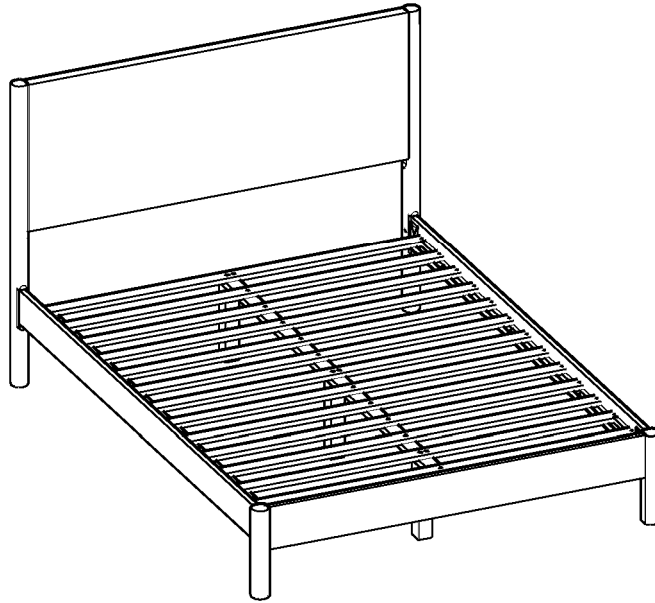

ASSEMBLY INSTRUCTIONS

MODEL : BD731C-FS

COMPONENT

Headboard - 1 pc.  ①	Headboard Leg (Left) - 1 pc.  ②L	Headboard Leg (Right) - 1 pc.  ②R	Side Rail - 2 pcs.  ③	Footboard - 1 pc.  ④	Center Leg - 3 pcs.  ⑤	FB Leg(Left) - 1 pc.  ⑥L	FB Leg(Right) - 1 pc.  ⑥R
Center Rail - 1 pc.  ⑦	Slats - 13 pcs.(1set)  ⑧						

HARDWARE

Allen Key M4 (Long Ball Head) - 1 pc.  ①A	Allen Key M5 - 1 pc.  ①B	JCBB Bolt M8 x 35mm - 4 pcs.  ①C	JCBC Bolt M6 x 50mm - 6 pcs.  ①D	JCBC Bolt M6 x 40mm - 4 pcs.  ①E	M8 Spring Washer - 4 pcs.  ①F	M8 Flat Washer - 4 pcs.  ①G	M6 Spring Washer - 4 pcs.  ①H
Wood Screw M3.5 x 16mm - 1 pc.  ①I	Wood Screw M4 x 25mm - 36 pcs.  ①J	Wood Dowel M8 x 30mm - 4 pcs.  ①K					