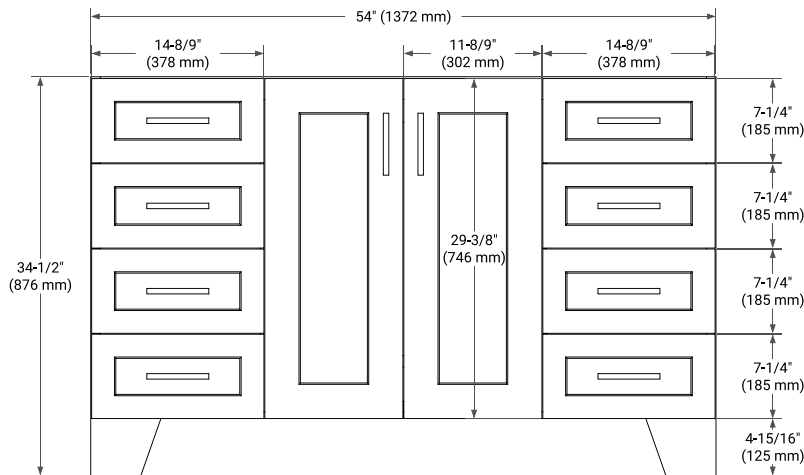

54" SINGLE SINK BASE CABINET

BASE CABINET DIMENSIONS

54" W x 21.6" D x 34.5" H

FEATURES

- Solid wood frame & plywood panels
- Dovetail drawers and joints
- Soft closing doors & drawers

HARDWARE FINISHES*

Brushed Nickel   Satin Brass   Matte Black   Polished Chrome

Hardware comes preinstalled with the illustrated option. Other finishes are available on our online store if you prefer a different one.

AVAILABLE COLORS

White   Grey   Midnight Blue

FRONT VIEW

SIDE VIEW

PLAN VIEW