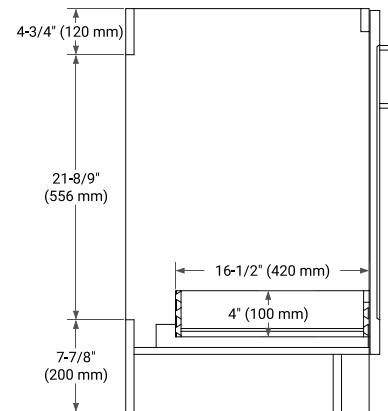

## BASE CABINET DIMENSIONS

54" W x 21.6" D x 34.5" H

## FRONT VIEW

## SIDE VIEW

## PLAN VIEW