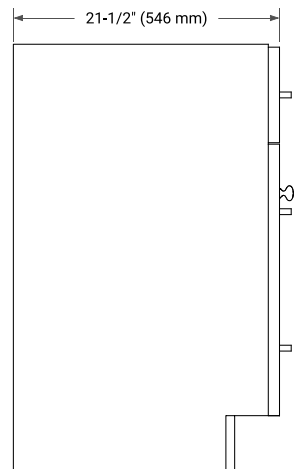

72" DOUBLE SINK BASE CABINET

BASE CABINET DIMENSIONS

72" W x 21.5" D x 34.5" H

FEATURES

- Solid wood frame & plywood panels
- Dovetail drawers and joints
- Soft closing doors & drawers

HARDWARE FINISHES*

Brushed Nickel Satin Brass Matte Black Polished Chrome

PLAN VIEW