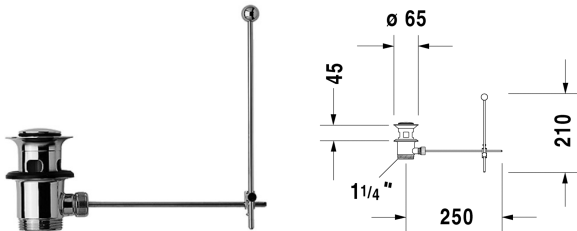

Pop-up basin waste # 005051

|< 2" Inch >|

Pop-up basin waste	Dimension	Weight	Order number
with vertical lever***			
Variant			

All drawings contain the necessary measurements which are subject to standard tolerances. They are stated in inch & mm and are non-binding. Exact measurements, in particular for customized installation scenarios, can only be taken from the finished ceramic piece.