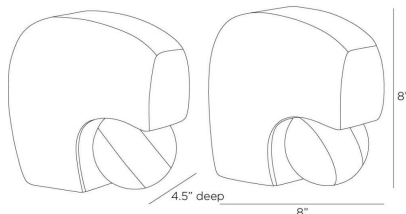

ARTERIO S

MELT BOOKENDS, SET OF 2

WORKSHOP

GAATI01

Gray

Pairing solid materials and soft forms, grey marble seems to melt over polished natural oak spheres to create the Melt Bookends. The pieces express an enveloping, fluid quality found throughout Workshop/APD's collection. Finish will vary.

APPEARANCE

Material	Marble, Wood
Material Type	Oak
Finish	Gray, Natural
Finish Will Vary	Yes
Top Coat/Sealant	Yes

DIMENSIONS

Foot Print Large	W: 16 IN, D: 9 IN
Foot Print Small	W: 8 IN, D: 4.5 IN
Together	H: 16 IN, W: 16 IN, D: 9 IN
Separate	H: 8 IN, W: 8 IN, D: 4.5 IN

SHIPPING

Product Weight	37.3 lbs
Gross Weight 1	50 lbs
Shipping Box 1	H: 15 IN, L: 14 IN, W: 20 IN

CONTRACT

Contract Suitable	Yes