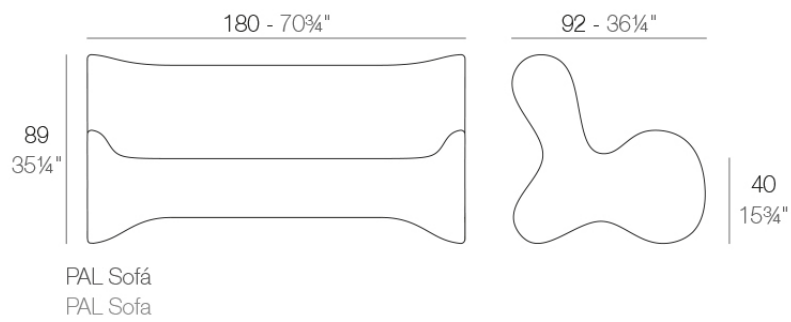

Info

Description

Made of polyethylene resin by rotational moulding. 100% Recyclable. Item suitable for indoor and outdoor use. Available in different finishes.

Weight: 40.01 Kg

Finishes

finishes

BASIC

Ref. 51002