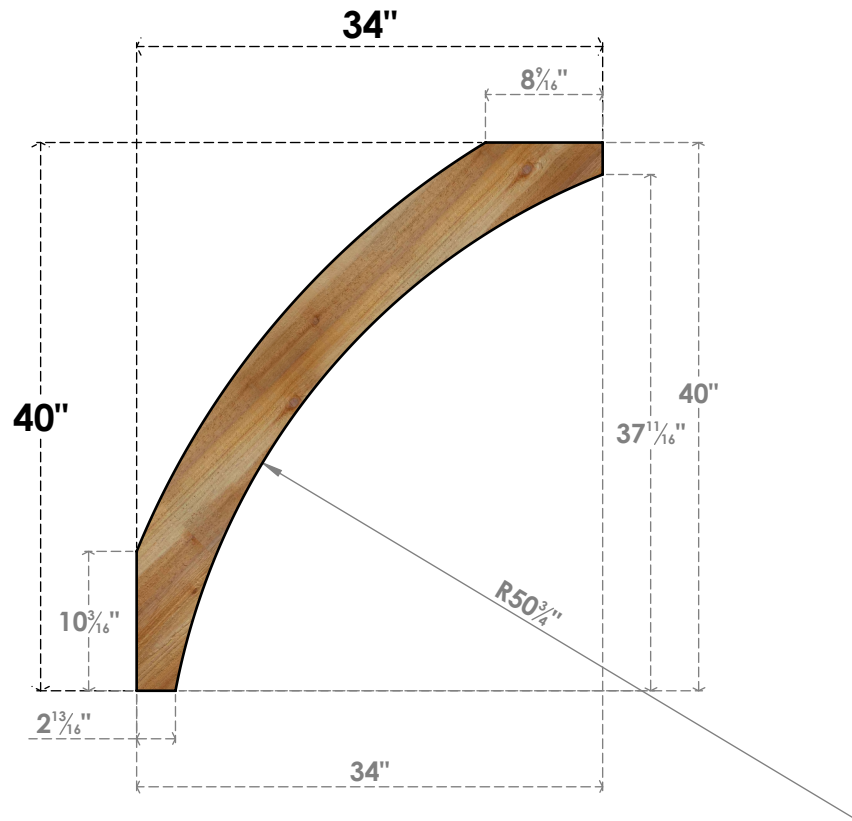

BRC06X34X40THR00RWR

6"W X 34"D X 40"H THORTON ROUGH SAWN BRACE, WESTERN RED CEDAR

SIDE

FRONT

EKENA MILLWORK
 2300 WEST MAIN ST.
 CLARKSVILLE, TX 75426
 TOLL FREE: 866-607-0453
 WWW.EKENAMILLWORK.COM

NOTES

1. INSTALLATION TO BE COMPLETED IN ACCORDANCE WITH MANUFACTURER'S SPECIFICATIONS.
2. DRAWING MAY NOT BE TO SCALE
3. THIS DRAWING IS INTENDED FOR DESIGN AND PLANNING PURPOSES ONLY.
4. ALL INFORMATION CONTAINED HEREIN WAS CURRENT AT THE TIME OF DEVELOPMENT BUT MUST BE REVIEWED AND APPROVED BY THE PRODUCT MANUFACTURER TO BE CONSIDERED ACCURATE.
5. PRODUCTS ARE NOT KILN DRIED. THIS ITEM IS UNIQUE AND WILL CONTAIN THE NATURAL VARIATIONS THAT THE WOOD SPECIES OFFERS. THIS MAY RESULT IN VARIATIONS UP TO 1/4"