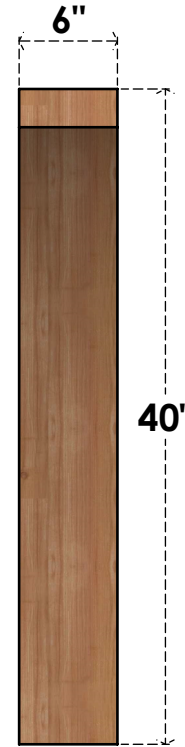

BRC06X34X40THR00RWR

6"W X 34"D X 40"H THORTON ROUGH SAWN BRACE, WESTERN RED CEDAR

SIDE

FRONT

EKENA MILLWORK
 2300 WEST MAIN ST.
 CLARKSVILLE, TX 75426
 TOLL FREE: 866-607-0453
 WWW.EKENAMILLWORK.COM

NOTES

1. INSTALLATION TO BE COMPLETED IN ACCORDANCE WITH MANUFACTURER'S SPECIFICATIONS.
2. DRAWING MAY NOT BE TO SCALE
3. THIS DRAWING IS INTENDED FOR DESIGN AND PLANNING PURPOSES ONLY.
4. ALL INFORMATION CONTAINED HEREIN WAS CURRENT AT THE TIME OF DEVELOPMENT BUT MUST BE REVIEWED AND APPROVED BY THE PRODUCT MANUFACTURER TO BE CONSIDERED ACCURATE.
5. PRODUCTS ARE NOT KILN DRIED. THIS ITEM IS UNIQUE AND WILL CONTAIN THE NATURAL VARIATIONS THAT THE WOOD SPECIES OFFERS. THIS MAY RESULT IN VARIATIONS UP TO 1/4"