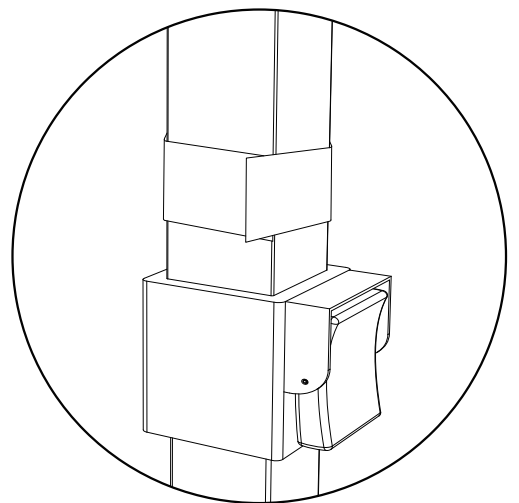

Assembly&Instruction Manual

SKU:800-154/155

Canopy

Installation

Guide

VERSION:20230103

Save this manual for future reference

Assembly

Side wall and netting Assembly

1

2

Assembly

2

Velcro

3

Assembly