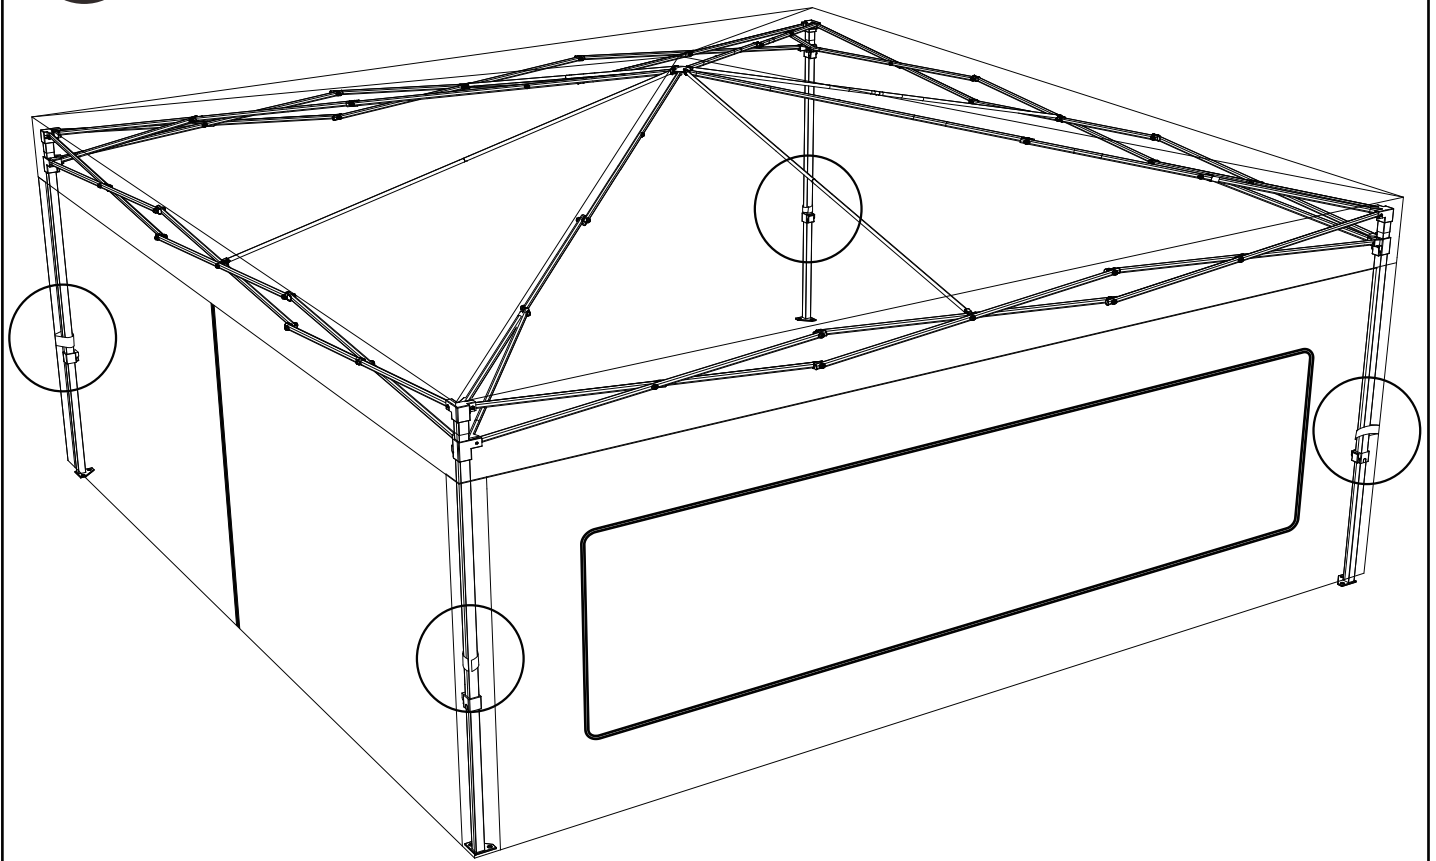

Assembly&Instruction Manual

SKU:800-154/155

Canopy

Installation

Guide

VERSION:20230103

Save this manual for future reference

Assembly

Side wall and netting Assembly

1

2

Assembly

2

Velcro

3

Assembly