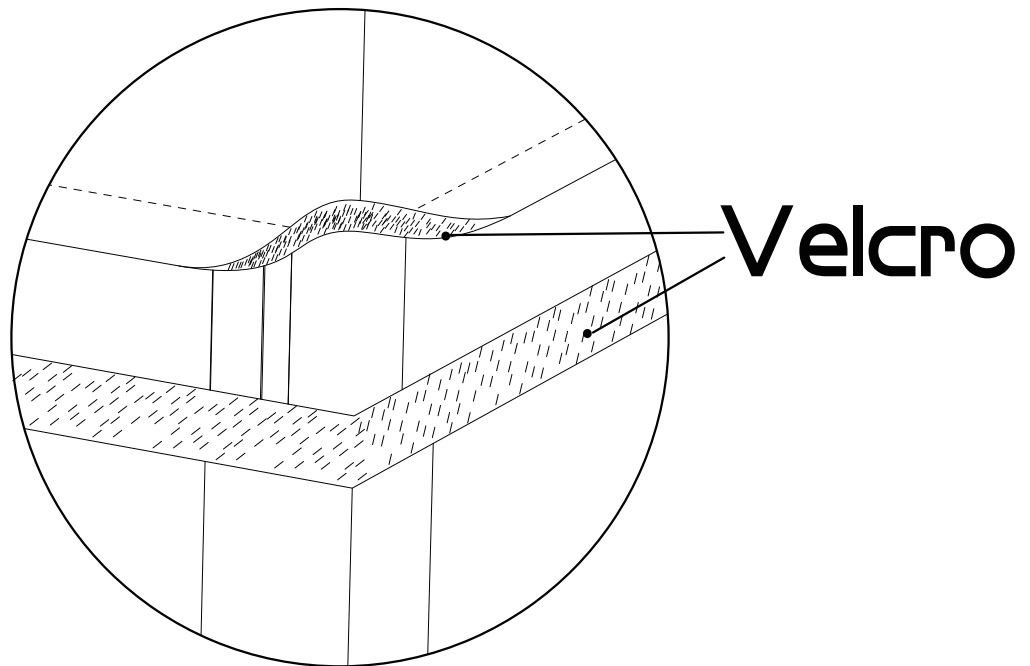

Assembly&Instruction Manual

SKU:800-154/155

Canopy

Installation

Guide

VERSION:20230103

Save this manual for future reference

Assembly

Side wall and netting Assembly

1

2

Assembly

2

Velcro

3

Assembly