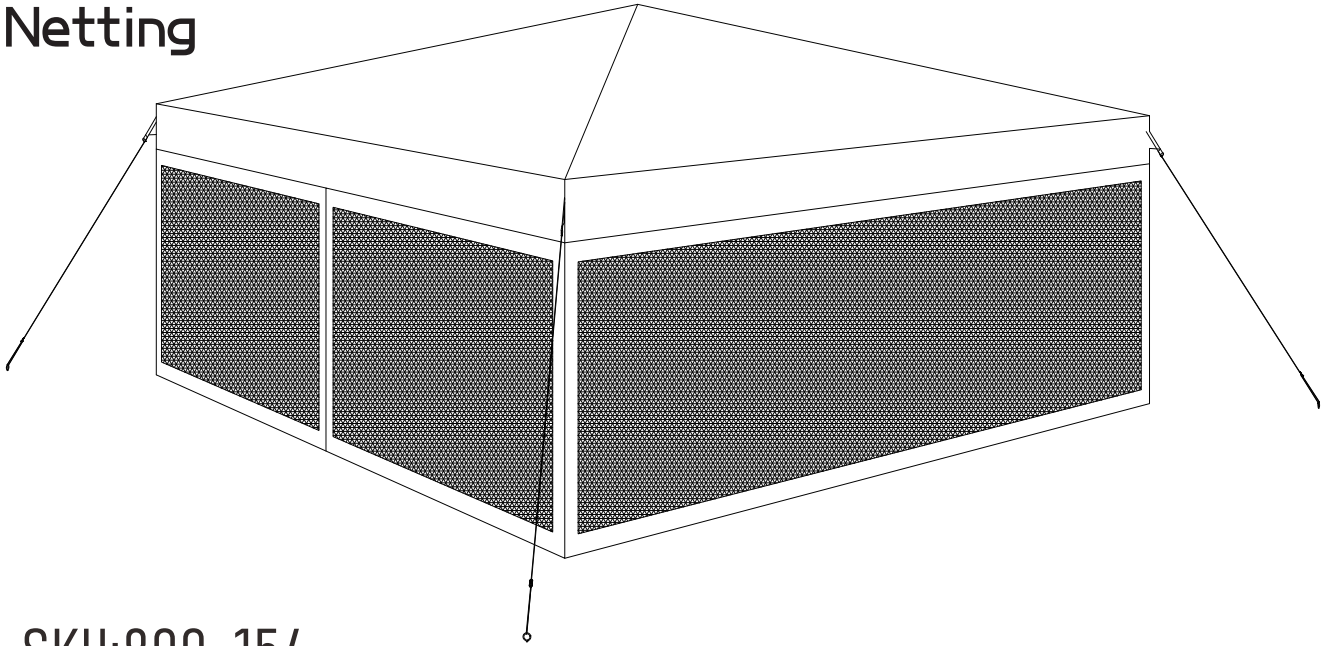

Assembly

Part List

Netting

SKU:800-154