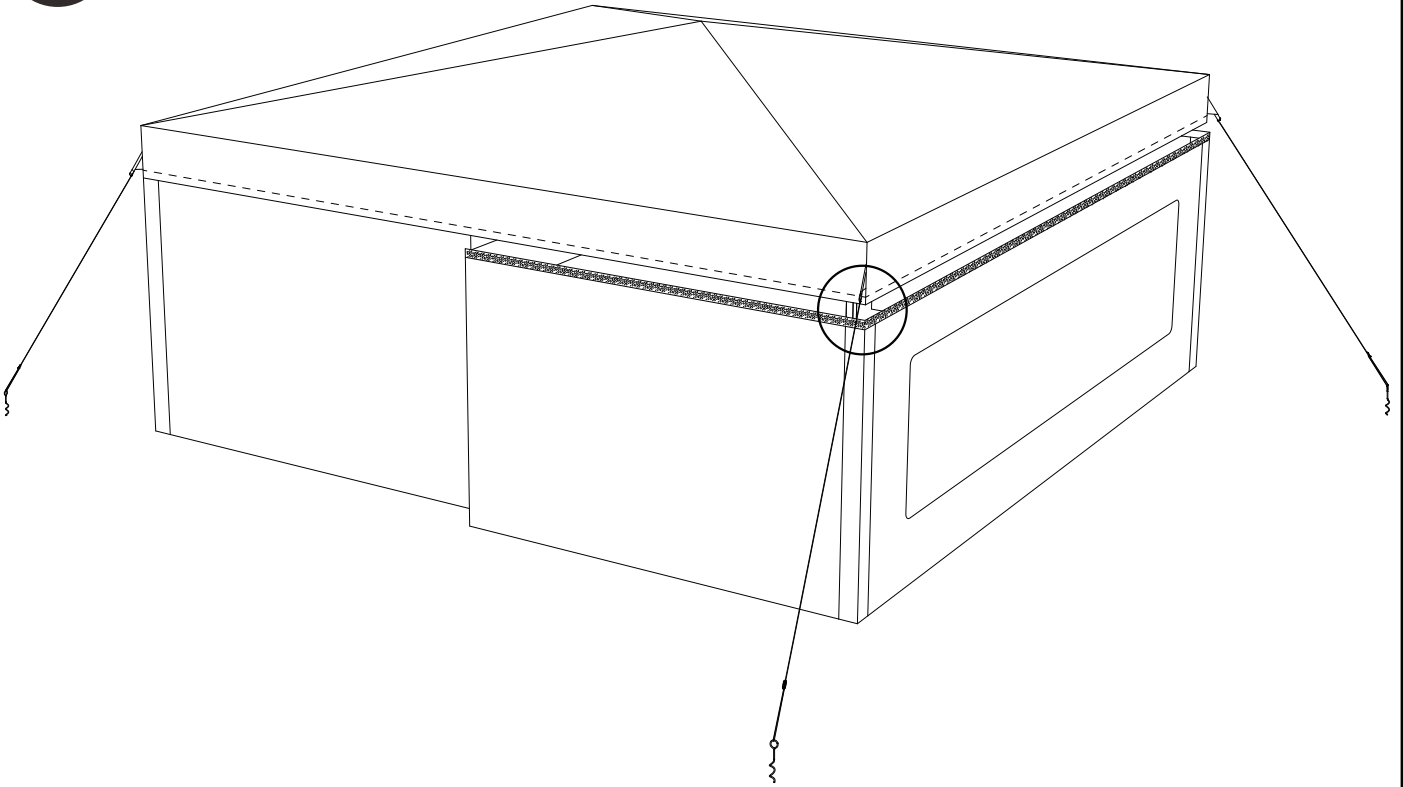

Assembly&Instruction Manual

SKU:800-154/155

Canopy

Installation

Guide

VERSION:20230103

Save this manual for future reference

Assembly

Side wall and netting Assembly

1

2

Assembly

2

Velcro

3

Assembly