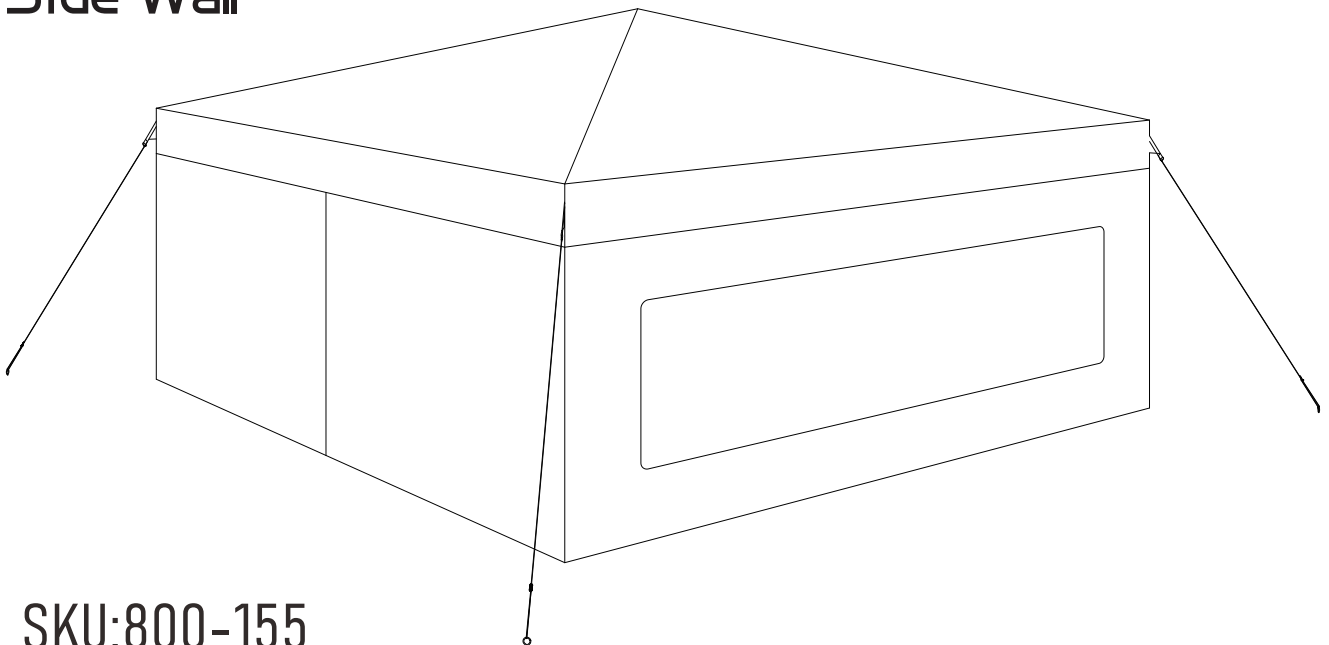

Side Wall

SKU:800-155

Please don't hesitate to contact us for any further questions,
your satisfaction is guaranteed.
customerservice@aodor.com
<https://www.aodor.com/>