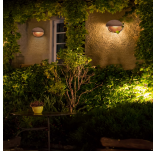

Ceramic LED ADA Dome Outdoor Wall Sconce (Closed Top)

Bisque:

Bisque (BIS)

Lamping:

LED

Description :

ADA Dome Outdoor LED Wall Sconce (Closed Top)

Primary Shade Material :

[ADA](#), [Ceramic](#), [Made in USA](#), [Outdoor](#)

Standard LED :

12W 1,000 Initial Lumens

Dimension :

8" Dia. x 3.25" Proj.

Mounting Center :

3.5" Down

Notes :