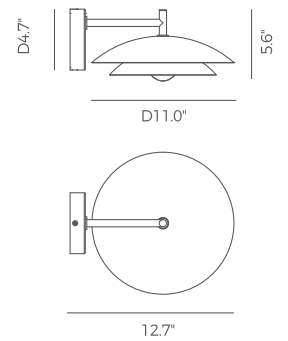

T131646-Black

T131646-Black

LOUVRE

DETAILS

Material:
Aluminum+Steel

Lamp Shade:
Acrylic

Finishing:
Painting

Color Temp.: 2700K-5000K

Estimated Delivered Lumens:

T131646-Black

12W

110V

12.7"L x 11.0"W x 5.6"H

1000

664

Dimmable with ELV or TRIAC Dimmer (Not Included)