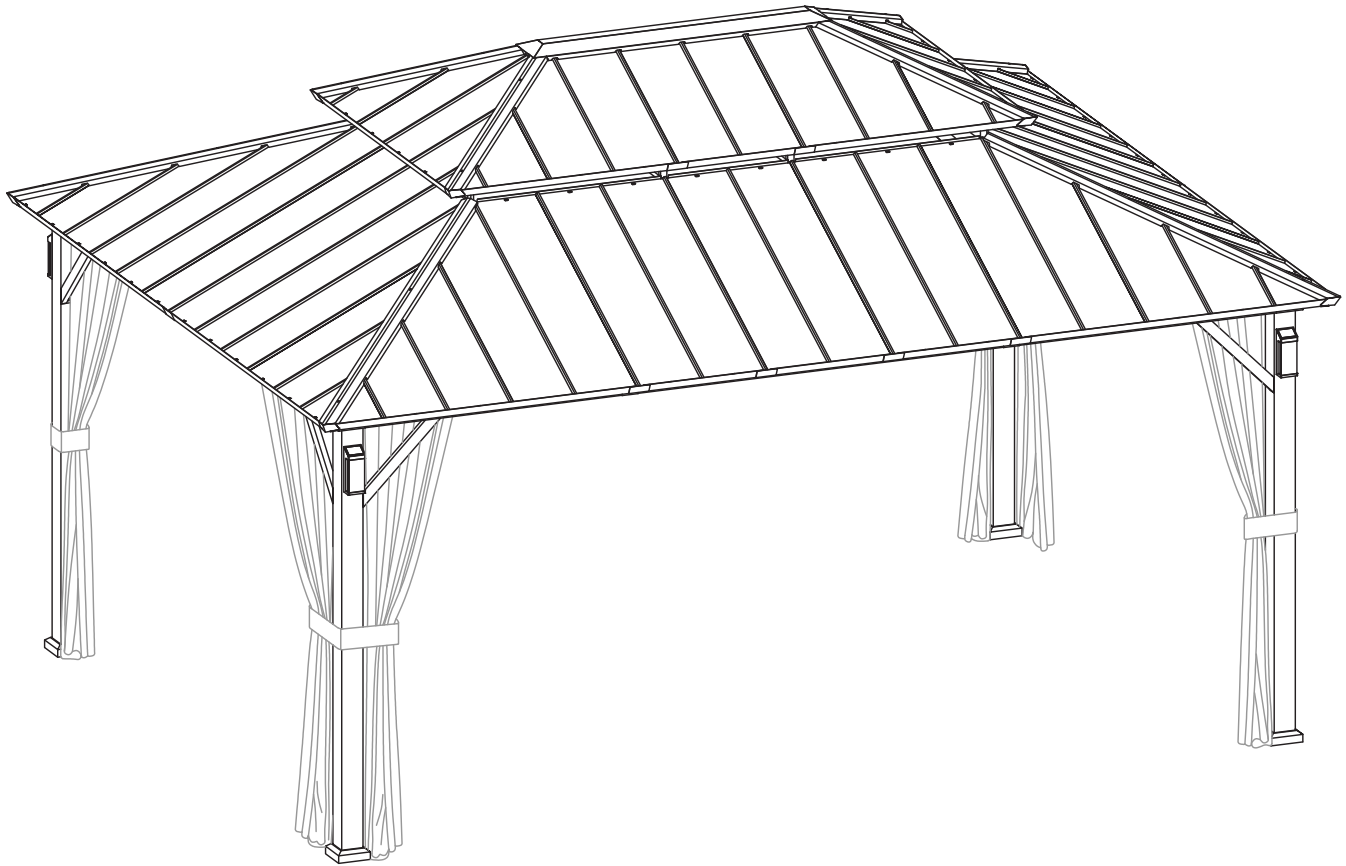

MODEL: IG10600148-1216-WLY

OWNER'S MANUAL

The Horizon 12'x16' Hard Top Gazebo W/ Solar LED light

TABLE OF CONTENTS

ASSEMBLY GUIDE.....	02
USING YOUR PRODUCT.....	05

October 13, 2024

QUESTIONS?

E-mail: support@modernshade.org