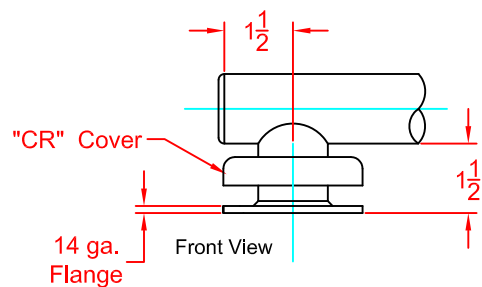

Customer:

Customer Part #

02-18-2020

See Flange Detail

1-1/4" x 18ga. S.S. Round
Tubing formed to elliptical
shape of 1-1/2" x 1"

This drawing and the information contained herein is proprietary to Seachrome Corp. and shall not be reproduced, copied or disclosed in whole, or part, or used for manufacturing or for any other purpose without the written permission of Seachrome Corporation.

Hardware Package Includes:
(6) #10 x 2-1/2" Phillips Pan Head
Sheet Metal Screw