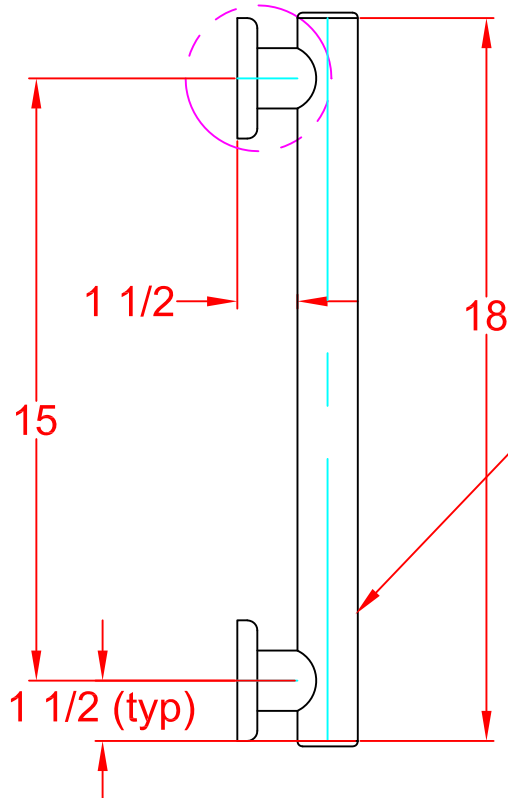

SEACHROME

Seachrome Corporation
1906 East Dominguez Street
Long Beach, California 90810
Phone: (800) 955-2476
Fax: (800) 444-3380

Description:

GSSO-180-HCR (Oval Tube Series)
13" Centers (1.50 x 1.00) Oval Grab Bar
(18" Overall, Both Ends Straight)
(Satin Stainless Finish)

Customer:

Customer Part #

02-18-2020

See Flange Detail

1-1/4" x 18ga. S.S. Round
Tubing formed to elliptical
shape of 1-1/2" x 1"

This drawing and the information contained herein is proprietary to Seachrome Corp. and shall not be reproduced, copied or disclosed in whole, or part, or used for manufacturing or for any other purpose without the written permission of Seachrome Corporation.

Hardware Package Includes:
(6) #10 x 2-1/2" Phillips Pan Head
Sheet Metal Screw