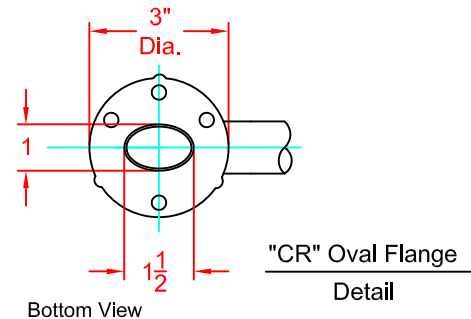

Customer:

Customer Part #

02-18-2020

See Flange Detail

1-1/4" x 18ga. S.S. Round
Tubing formed to elliptical
shape of 1-1/2" x 1"

This drawing and the information contained herein is proprietary to Seachrome Corp. and shall not be reproduced, copied or disclosed in whole, or part, or used for manufacturing or for any other purpose without the written permission of Seachrome Corporation.

Hardware Package Includes:
(6) #10 x 2-1/2" Phillips Pan Head
Sheet Metal Screw