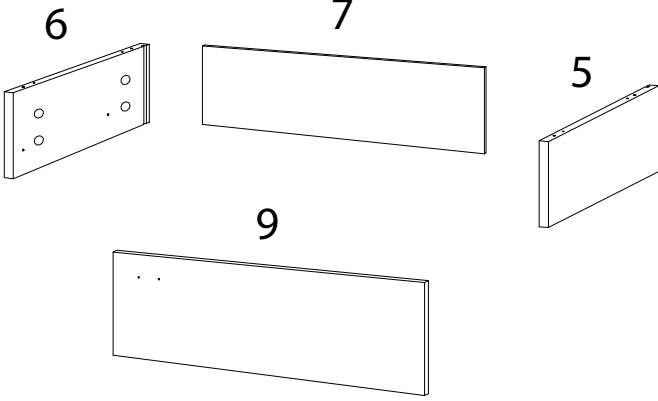

Assembly instructions for the cabinet, including tool requirements, time, and personnel.

**Tools:** A circle containing a hammer, a screwdriver, and an L-square. A power drill is shown with a diagonal line through it, indicating it is not required.

**Warnings:** Two warning triangles (exclamation marks) are present. The top one is connected to the tool icons, and the bottom one is connected to the personnel icon.

1

x 2

2

x 2

3

x 2

4

Ø8  
x  
30

x 8

D

x 8

E

x 4

F

x 4