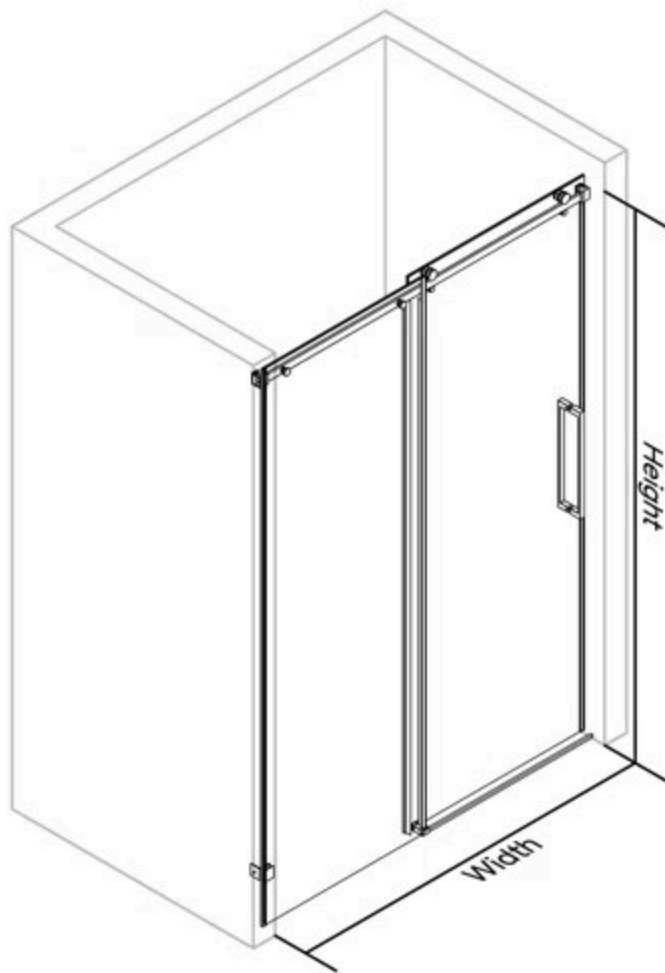

Cozy

Glass Top to  
Wall Mount Height

Minimum  
Threshold Depth

<b>Width</b>	48" / 54" / 60" / 66" / 72" / 76" / 78"
<b>Height</b>	60" / 66" / 72" / 76" / 79"

**Width Adjustment**

5" total range  
(-4" / +1" from nominal)