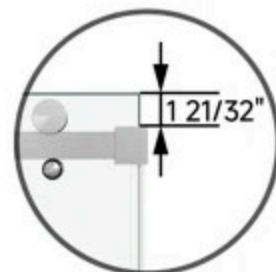

Cozy

Glass Top to  
Wall Mount Height

Minimum  
Threshold Depth

<b>Width</b>	48" / 54" / 60" / 66" / 72" / 76" / 78"
<b>Height</b>	60" / 66" / 72" / 76" / 79"

**Width Adjustment**

5" total range  
(-4" / +1" from nominal)