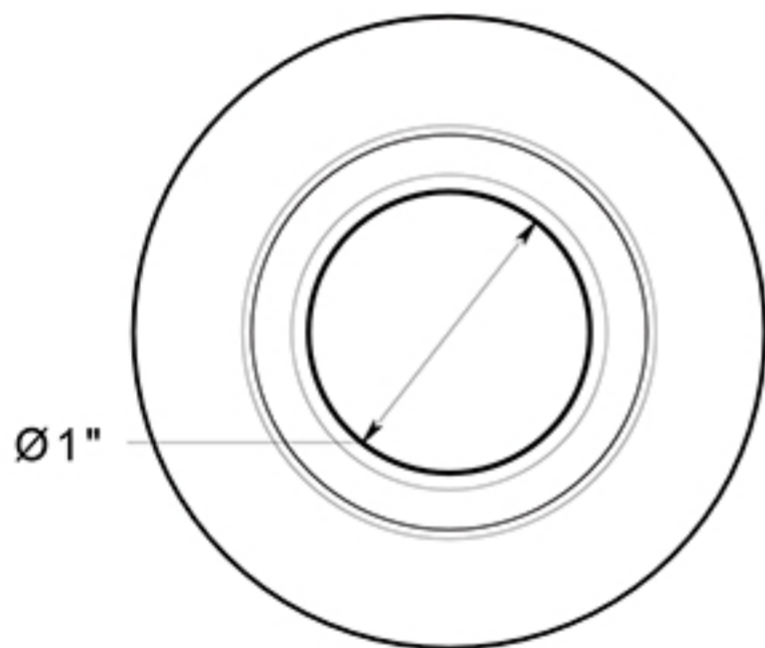

UFB7500

3" UNIVERSAL FLOOR BUMPER / SOLID BRASS

TOP VIEW

PROFILE VIEW

BOTTOM VIEW

Installation Hardware

5/8" Pre-drill required for anchor

DRAWING NOT TO SCALE