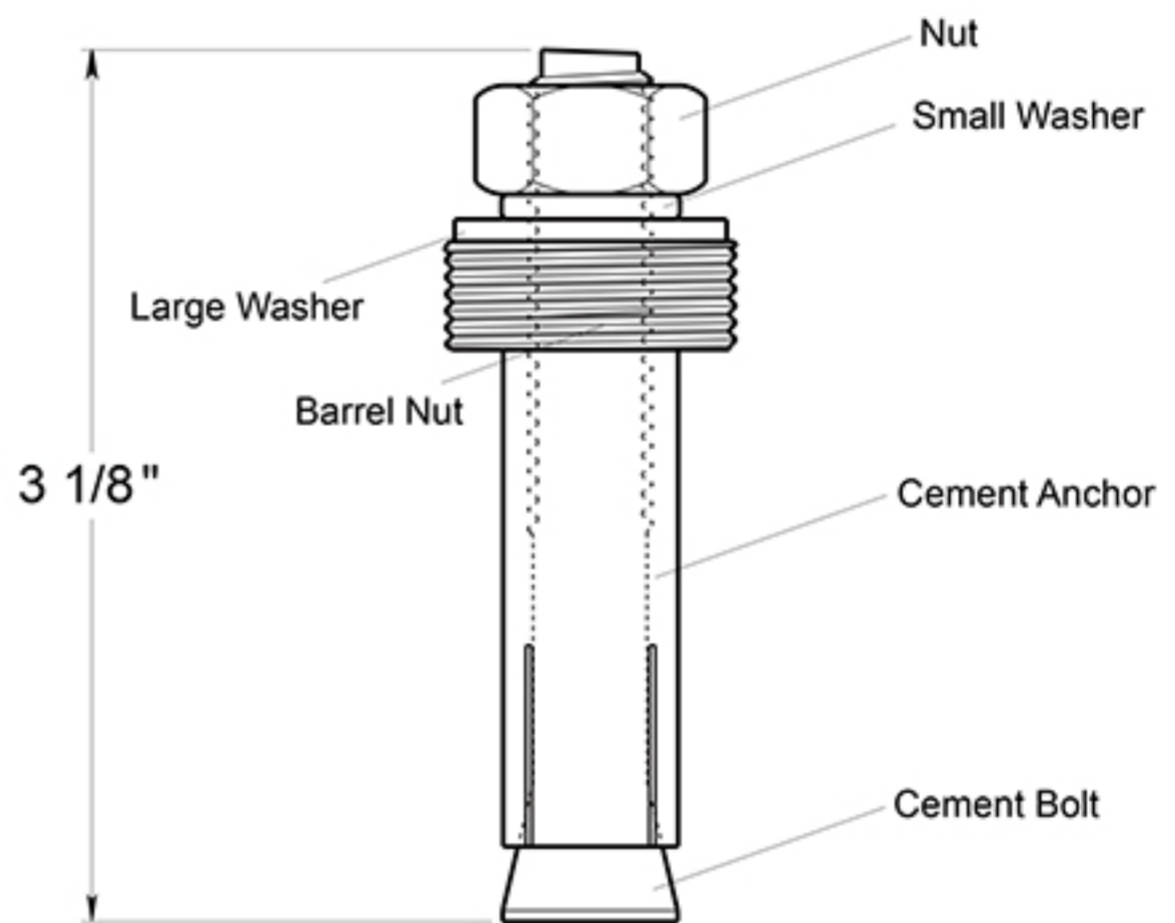

UFB7500

3" UNIVERSAL FLOOR BUMPER / SOLID BRASS

TOP VIEW

PROFILE VIEW

BOTTOM VIEW

Installation Hardware

5/8" Pre-drill required for anchor

DRAWING NOT TO SCALE