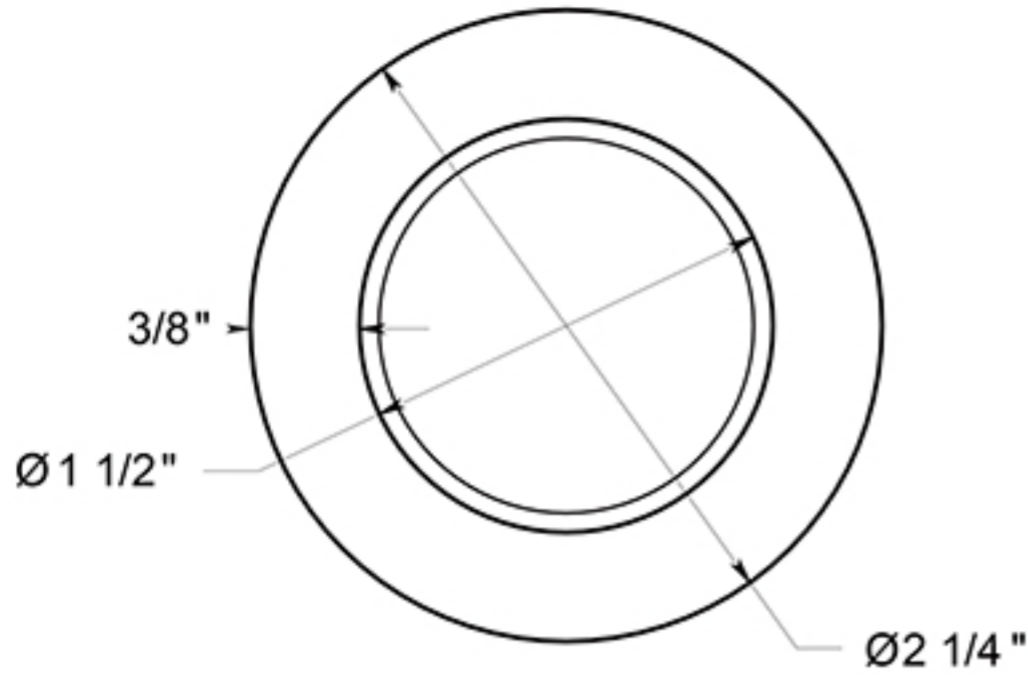

UFB7500

3" UNIVERSAL FLOOR BUMPER / SOLID BRASS

TOP VIEW

PROFILE VIEW

BOTTOM VIEW

Installation Hardware

5/8" Pre-drill required for anchor

DRAWING NOT TO SCALE