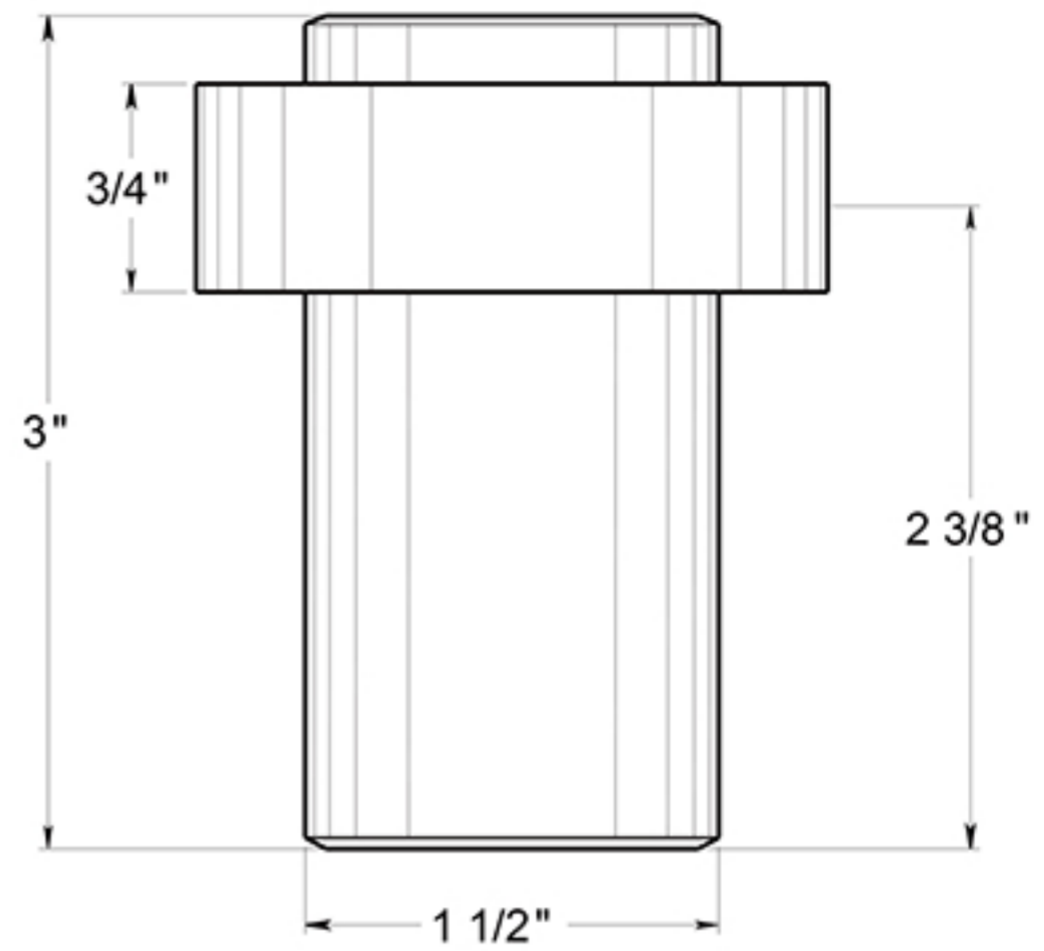

UFB7500

3" UNIVERSAL FLOOR BUMPER / SOLID BRASS

TOP VIEW

PROFILE VIEW

BOTTOM VIEW

Installation Hardware

5/8" Pre-drill required for anchor

DRAWING NOT TO SCALE