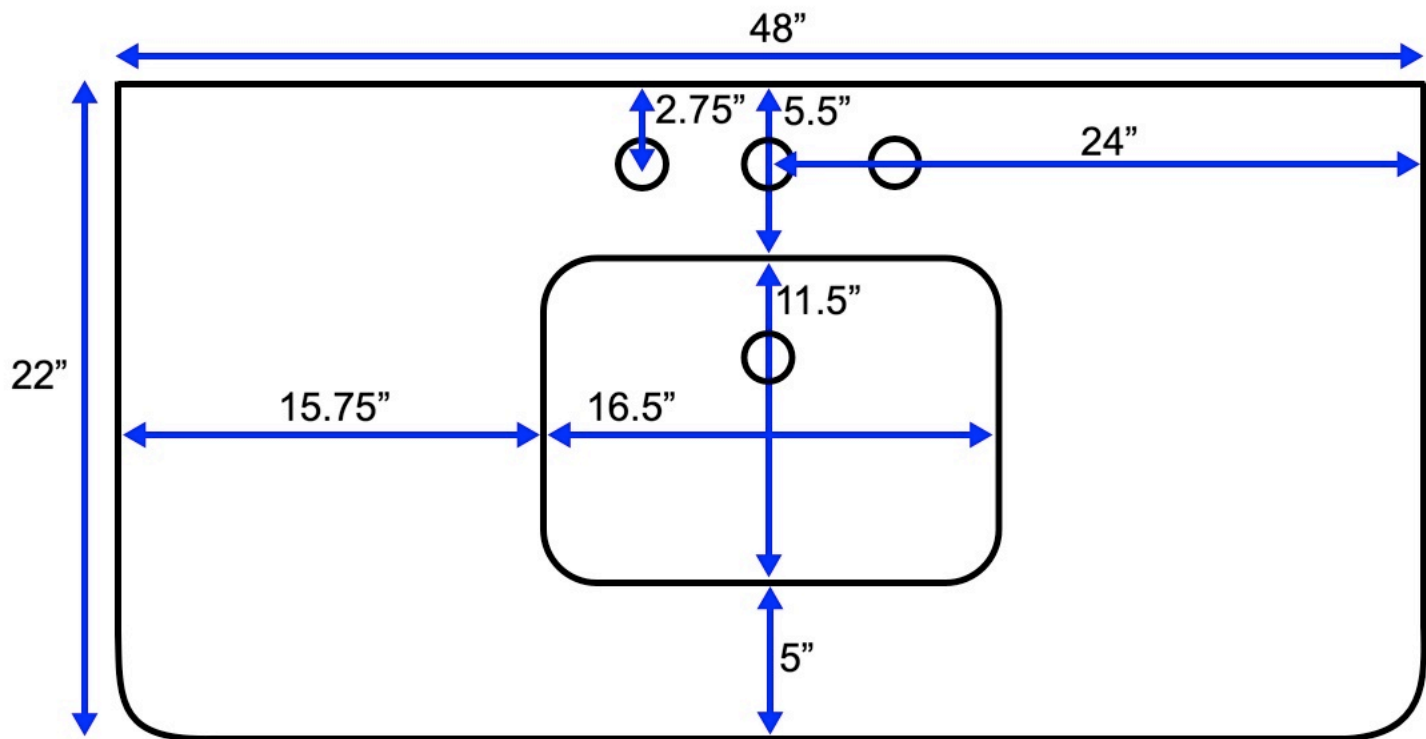

48-inch Bath Vanity (Top View)

All measurements are approximate and rounded to the nearest quarter inch.
Please allow for a slight margin of error.