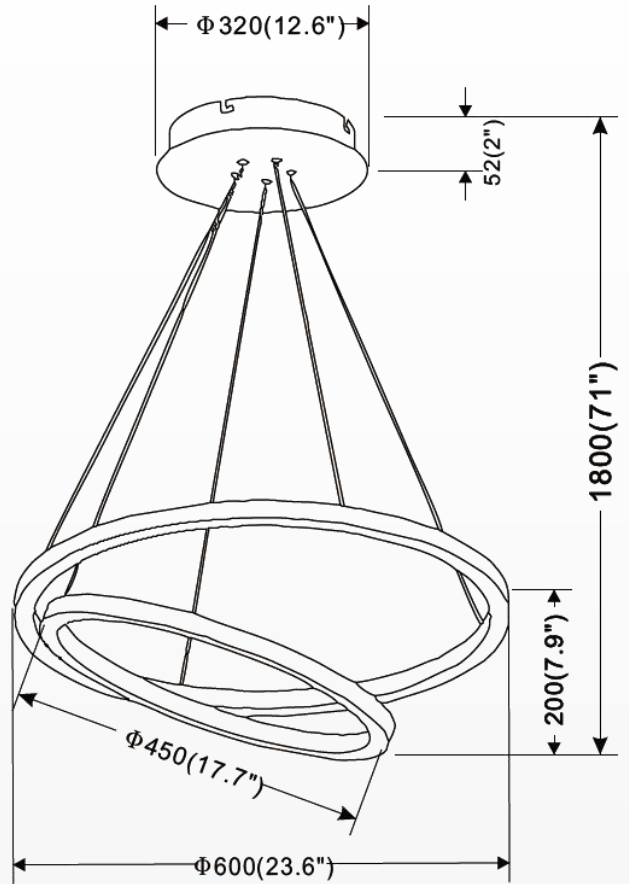

LIGHTING

LED Chandeliers Lights

SPECIFICATION

- Dimension: 17.7"×71"
- Wattage: 60W
- Voltage: 120V
- Temp: 3000K
- Lumens: 2800LM
- Dimmable: ELV, DIMMING 5%-100%
- CRI: > 80
- Material: Iron+Aluminum+Acrylic
- Lifespan: 50000hs
- Warranty: 3 years
- Operation temperature: -20°C-40°C

WHAT'S IN THE BOX:

mounting bracket; plastic anchors;
anchor screws; outlet screws;
wire connectors, ground screw,
canopy screw, gloves