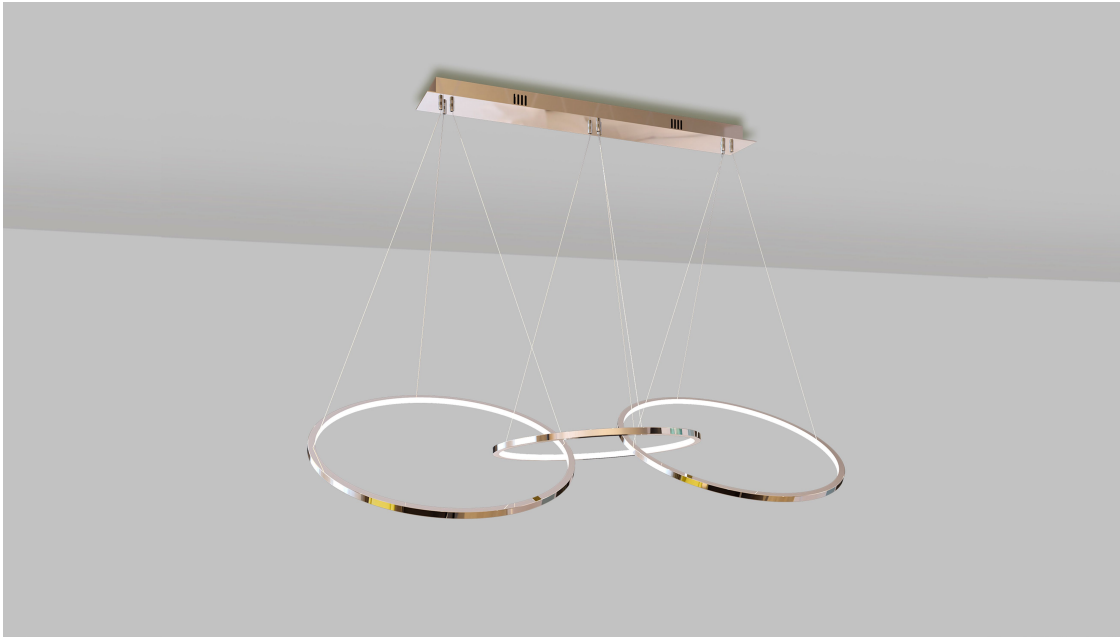

birot™

## Hoop L3 Chrome

Birot Collection  
item COL-107-3-C

### Description

Application: Suspended  
Installation: Surface mounted  
Material: Stainless steel  
Adjustable maximum drop height: 157.5 in  
Light Source LED  
Power consumption: 44W  
Color temperature: 3000K  
Lumen Flux: 4620lm  
Dimmable: Yes  
IP 20