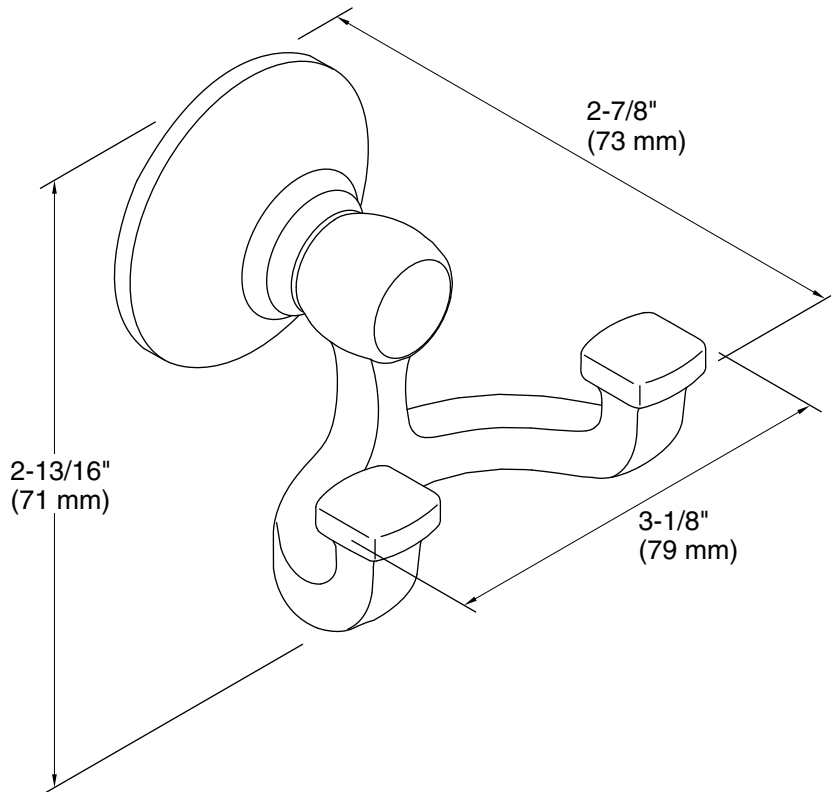

Technical Information

All product dimensions are nominal.

Material: Metal

Notes

Install this product according to the installation guide.

CAUTION: Risk of personal injury. Do not install these products in any area where they are likely to be used inadvertently as a grab bar or support bar. These products are not designed or intended for use as a grab bar or support bar.