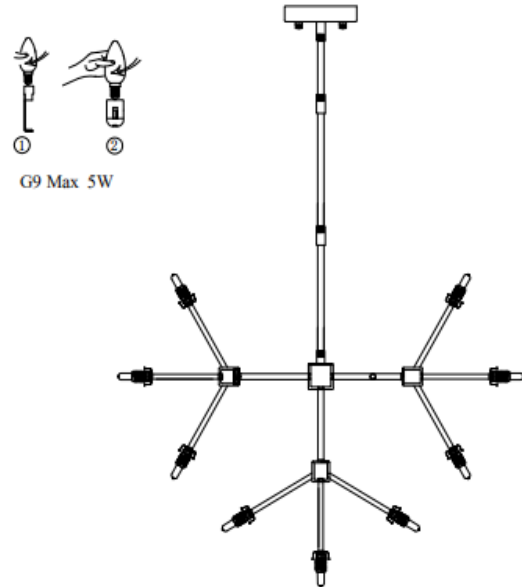

ASSEMBLY INSTRUCTIONS

Insert total # of steps		 TOOLS
Insert total # of hardware pieces included		
Insert # of pieces to be assembled		

COMPONENTS				
				
Wire Connector	Nuts	Non slip washer	Glass Ball-Small	Glass Ball-Big
3PCS	3PCS	3PCS	15PCS	5PCS
HARDWARE / PARTS				
PART #	PART #	PART #	PART #	
120*25MM	200MM	400MM	701*512MM	
				
Canopy	Pipe	Pipe	Lamp bracket	
1PC	1PC	2PCS	1PC	

STEP 1

STEP 2

STEP 3

STEP 4

INSERT LINE DRAWING WITH INSTRUCTIONS

STEP 5

INSERT LINE DRAWING WITH INSTRUCTIONS