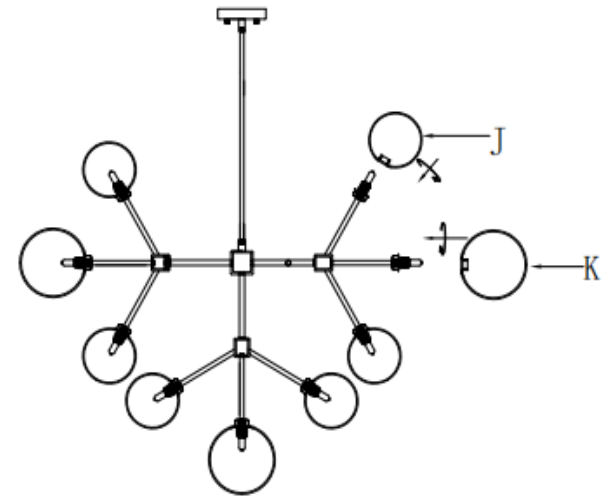

ASSEMBLY INSTRUCTIONS

Insert total # of steps		 TOOLS
Insert total # of hardware pieces included		
Insert # of pieces to be assembled		

COMPONENTS				
				
Wire Connector	Nuts	Non slip washer	Glass Ball-Small	Glass Ball-Big
3PCS	3PCS	3PCS	15PCS	5PCS
HARDWARE / PARTS				
PART #	PART #	PART #	PART #	
120*25MM	200MM	400MM	701*512MM	
				
Canopy	Pipe	Pipe	Lamp bracket	
1PC	1PC	2PCS	1PC	

STEP 1

STEP 2

STEP 3

STEP 4

INSERT LINE DRAWING WITH INSTRUCTIONS

STEP 5

INSERT LINE DRAWING WITH INSTRUCTIONS