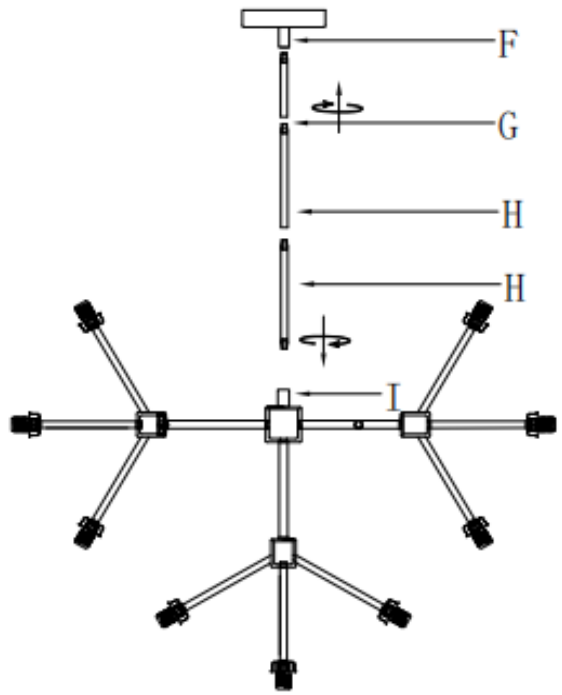

ASSEMBLY INSTRUCTIONS

Insert total # of steps		 TOOLS
Insert total # of hardware pieces included		
Insert # of pieces to be assembled		

COMPONENTS				
				
Wire Connector	Nuts	Non slip washer	Glass Ball-Small	Glass Ball-Big
3PCS	3PCS	3PCS	15PCS	5PCS
HARDWARE / PARTS				
PART #	PART #	PART #	PART #	
120*25MM	200MM	400MM	701*512MM	
				
Canopy	Pipe	Pipe	Lamp bracket	
1PC	1PC	2PCS	1PC	

STEP 1

STEP 2

STEP 3

STEP 4

INSERT LINE DRAWING WITH INSTRUCTIONS

STEP 5

INSERT LINE DRAWING WITH INSTRUCTIONS