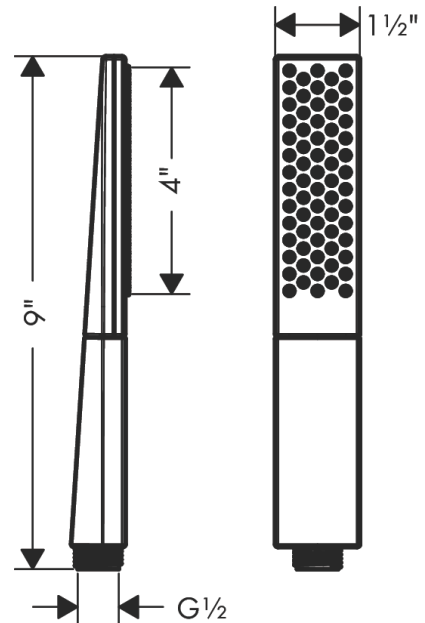

Rainfinity
Baton Handshower 100 1-Jet, 2.5 GPM
 Finishes : **matte white** Part no. : **26866701**

Description

Features

- Spray modes: PowderRain
- Spray face surface: graphite
- Flow: 2.5 GPM (9.5 L/Min)

Item details

List Price \$ 211.00

Technology

Design awards

reddot award 2019
best of the best

Compliance

Product image

Scale drawing

Rainfinity
Baton Handshower 100 1-Jet, 2.5 GPM
Finishes : **matte white** Part no. : 26866701

Exploded drawing

Year of production: >04/20

Rainfinity

Baton Handshower 100 1-Jet, 2.5 GPM

Finishes : **matte white** Part no. : **26866701**

Spare parts list

Year of production: >04/20

Pos.	Description	Part no.	Price	PU
1	filter	92672000	-	1
2	seal	98058000	-	1