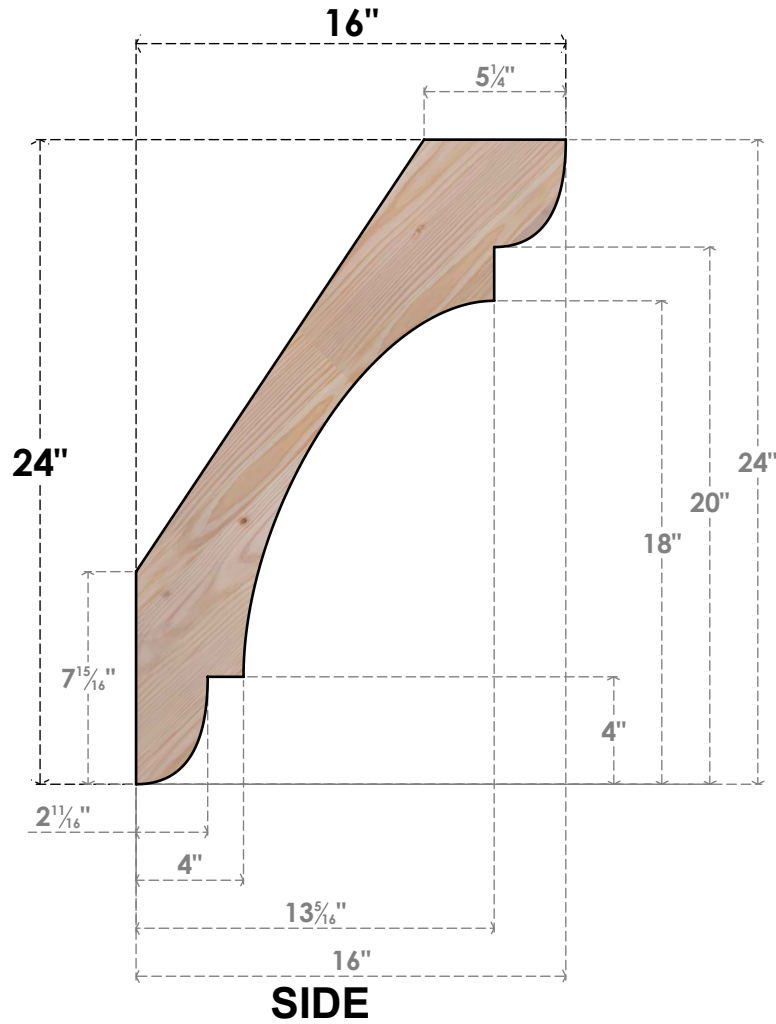

BRC04X16X24OLY00SDF

3 1/2"W X 16"D X 24"H OLYMPIC SMOOTH BRACE, DOUGLAS FIR

EKENA MILLWORK
 2300 WEST MAIN ST.
 CLARKSVILLE, TX 75426
 TOLL FREE: 866-607-0453
 WWW.EKENAMILLWORK.COM

NOTES

1. INSTALLATION TO BE COMPLETED IN ACCORDANCE WITH MANUFACTURER'S SPECIFICATIONS.
2. DRAWING MAY NOT BE TO SCALE
3. THIS DRAWING IS INTENDED FOR DESIGN AND PLANNING PURPOSES ONLY.
4. ALL INFORMATION CONTAINED HEREIN WAS CURRENT AT THE TIME OF DEVELOPMENT BUT MUST BE REVIEWED AND APPROVED BY THE PRODUCT MANUFACTURER TO BE CONSIDERED ACCURATE.
5. PRODUCTS ARE NOT KILN DRIED. THIS ITEM IS UNIQUE AND WILL CONTAIN THE NATURAL VARIATIONS THAT THE WOOD SPECIES OFFERS. THIS MAY RESULT IN VARIATIONS UP TO 1/4"