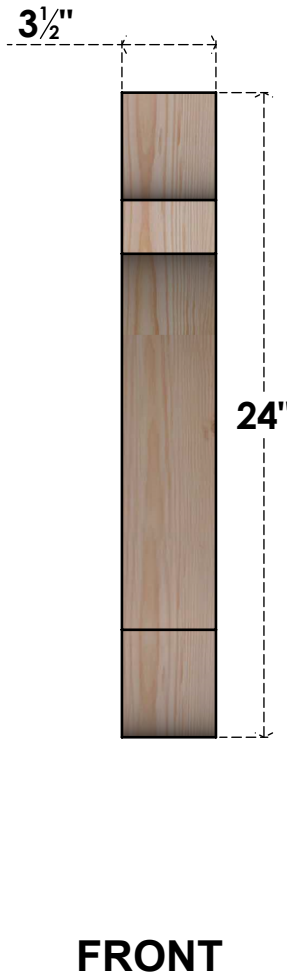

BRC04X16X24OLY00SDF

3 1/2"W X 16"D X 24"H OLYMPIC SMOOTH BRACE, DOUGLAS FIR

EKENA MILLWORK
 2300 WEST MAIN ST.
 CLARKSVILLE, TX 75426
 TOLL FREE: 866-607-0453
 WWW.EKENAMILLWORK.COM

NOTES

1. INSTALLATION TO BE COMPLETED IN ACCORDANCE WITH MANUFACTURER'S SPECIFICATIONS.
2. DRAWING MAY NOT BE TO SCALE
3. THIS DRAWING IS INTENDED FOR DESIGN AND PLANNING PURPOSES ONLY.
4. ALL INFORMATION CONTAINED HEREIN WAS CURRENT AT THE TIME OF DEVELOPMENT BUT MUST BE REVIEWED AND APPROVED BY THE PRODUCT MANUFACTURER TO BE CONSIDERED ACCURATE.
5. PRODUCTS ARE NOT KILN DRIED. THIS ITEM IS UNIQUE AND WILL CONTAIN THE NATURAL VARIATIONS THAT THE WOOD SPECIES OFFERS. THIS MAY RESULT IN VARIATIONS UP TO 1/4"