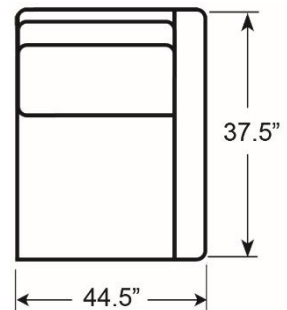

Tommy Bahama®

OUTDOOR LIVING

ABACO SECTIONAL

As Shown:

3420-51R RIGHT ARM FACING CHAIR
 Overall: 44.5W x 37.5D x 34H Arm: 24H
 Seat: 15.5H Inside: 39.5W x 23.5D

3420-51A ARMLESS CHAIR
 Overall: 34.5W x 37.5D x 34H
 Seat: 15.5H Inside: 34.5W x 23.5D

3420-51L LEFT ARM FACING CHAIR
 Overall: 44.5W x 37.5D x 34H Arm: 24H
 Seat: 15.5H Inside: 39.5W x 23.5D

3420-51CR CORNER CHAIR
 Overall: 37.5W x 37.5D x 34H
 Seat: 15.5H Inside: 23.5W x 23.5D

Body Fabric: 7192-12 Grade B
 Standard Seat Cushions: Ultra Down
 Standard Back Cushions: Blend Down

Available Companion Pieces for the 3420 Abaco Sectional:

3420-51L

3420-51CR

3420-51A

3420-51R