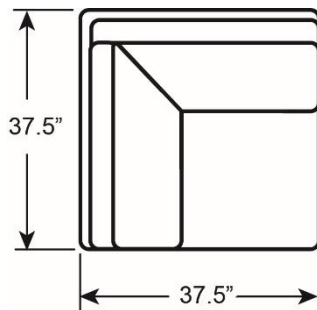

Tommy Bahama®

OUTDOOR LIVING

ABACO SECTIONAL

As Shown:

3420-51R RIGHT ARM FACING CHAIR
Overall: 44.5W x 37.5D x 34H Arm: 24H
Seat: 15.5H Inside: 39.5W x 23.5D

3420-51A ARMLESS CHAIR
Overall: 34.5W x 37.5D x 34H
Seat: 15.5H Inside: 34.5W x 23.5D

3420-51L LEFT ARM FACING CHAIR
Overall: 44.5W x 37.5D x 34H Arm: 24H
Seat: 15.5H Inside: 39.5W x 23.5D

3420-51CR CORNER CHAIR
Overall: 37.5W x 37.5D x 34H
Seat: 15.5H Inside: 23.5W x 23.5D

Body Fabric: 7192-12 Grade B
Standard Seat Cushions: Ultra Down
Standard Back Cushions: Blend Down

Available Companion Pieces for the 3420 Abaco Sectional:

3420-51CR