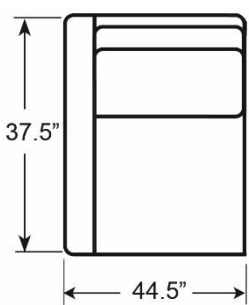

As Shown:

3420-51R RIGHT ARM FACING CHAIR
Overall: 44.5W x 37.5D x 34H Arm: 24H
Seat: 15.5H Inside: 39.5W x 23.5D

3420-51A ARMLESS CHAIR
Overall: 34.5W x 37.5D x 34H
Seat: 15.5H Inside: 34.5W x 23.5D

3420-51L LEFT ARM FACING CHAIR
Overall: 44.5W x 37.5D x 34H Arm: 24H
Seat: 15.5H Inside: 39.5W x 23.5D

3420-51CR CORNER CHAIR
Overall: 37.5W x 37.5D x 34H
Seat: 15.5H Inside: 23.5W x 23.5D

Body Fabric: 7192-12 Grade B
Standard Seat Cushions: Ultra Down
Standard Back Cushions: Blend Down

Available Companion Pieces for the 3420 Abaco Sectional:

3420-51L