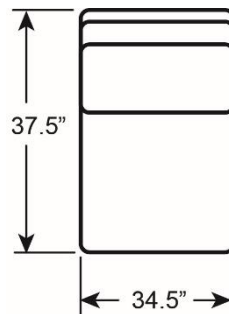

Tommy Bahama®

OUTDOOR LIVING

ABACO SECTIONAL

As Shown:

3420-51R RIGHT ARM FACING CHAIR
Overall: 44.5W x 37.5D x 34H Arm: 24H
Seat: 15.5H Inside: 39.5W x 23.5D

3420-51A ARMLESS CHAIR
Overall: 34.5W x 37.5D x 34H
Seat: 15.5H Inside: 34.5W x 23.5D

3420-51L LEFT ARM FACING CHAIR
Overall: 44.5W x 37.5D x 34H Arm: 24H
Seat: 15.5H Inside: 39.5W x 23.5D

3420-51CR CORNER CHAIR
Overall: 37.5W x 37.5D x 34H
Seat: 15.5H Inside: 23.5W x 23.5D

Body Fabric: 7192-12 Grade B
Standard Seat Cushions: Ultra Down
Standard Back Cushions: Blend Down

Available Companion Pieces for the 3420 Abaco Sectional:

3420-51A