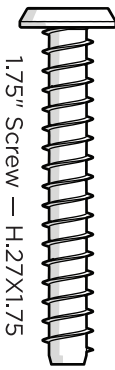

TOOLS

4mm hex key
(included)

4mm T-handle
hex key (included)

PARTS

A x6 **B** x6 **C** x1

1.75" Screw — H.27X1.75

3" Screw — H.27X3

4" Screw — H.27X4

1

2

3

4