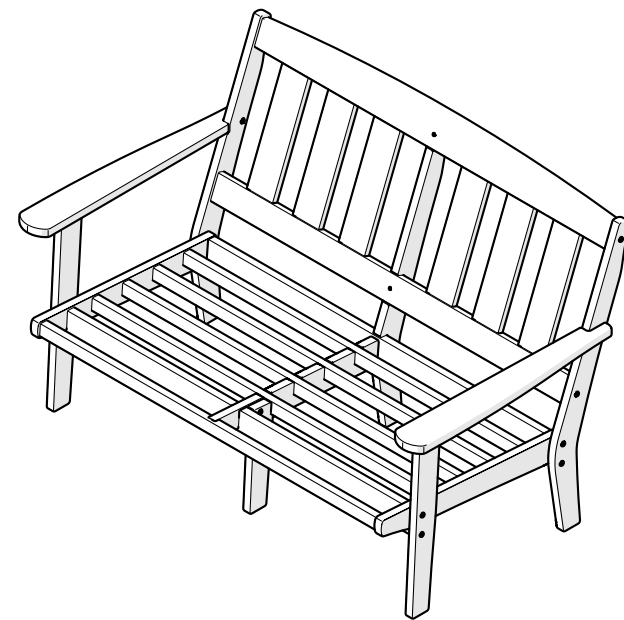

Assembly Instructions

TX4432X

Cape Cod Deep Seating Loveseat

..... 20-Year Warranty

To view our full warranty, please visit
trexfurniture.com/warranty

..... Share your space

We love to see where our furniture ends up — snap a pic and share it with us on Facebook!
[facebook.com/trexfurniture](https://www.facebook.com/trexfurniture)