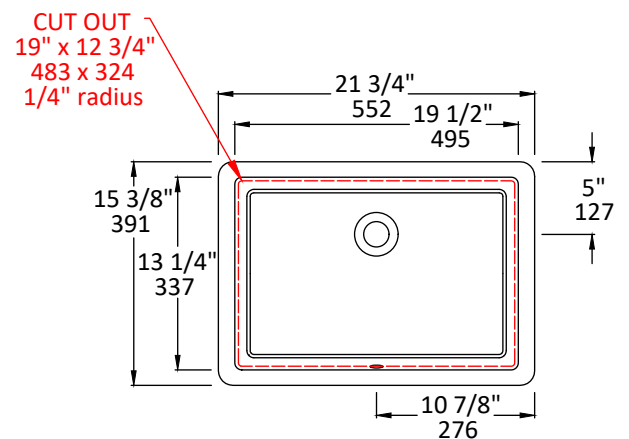

### Specifications:

<b>Installation:</b>	Undercounter
<b>Interior Dimensions:</b>	19 1/2" w x 13 1/4" d x 4 1/8" h
<b>Exterior Dimensions:</b>	21 3/4" w x 15 3/8" d x 6 3/8" h
<b>Material:</b>	Porcelain
<b>Weight:</b>	33 lbs
<b>Overflow:</b>	Yes
<b>Finishes:</b>	001 - White MB - Matte Black
<b>Faucet Holes:</b>	N/A
<b>Cutout Size:</b>	19" x 12 3/4" (template available upon request)
<b>Drain Hole Size:</b>	Ø 1 3/4"

### Features:

- Porcelain sink with overflow
- Double glazed
- Template for cut-out is available upon request
- Inside corner radius 1/4"

### Recommended Items:

- European drain with overflow
  - 7100-13OF
  - 7100-16OF

LACAVA reserves the right to revise any dimension or information on this sheet without notice. Dimensions are nominal and may vary within an industry accepted tolerance of 1/4". Drawings provided herein are meant to give the user an idea of the product and are not made to scale.