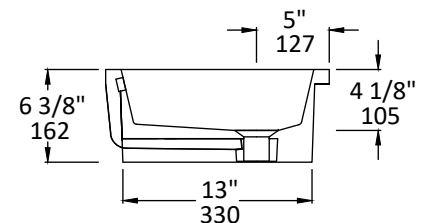

### Specifications:

<b>Installation:</b>	Undercounter
<b>Interior Dimensions:</b>	19 1/2" w x 13 1/4" d x 4 1/8" h
<b>Exterior Dimensions:</b>	21 3/4" w x 15 3/8" d x 6 3/8" h
<b>Material:</b>	Porcelain
<b>Weight:</b>	33 lbs
<b>Overflow:</b>	Yes
<b>Finishes:</b>	001 - White MB - Matte Black
<b>Faucet Holes:</b>	N/A
<b>Cutout Size:</b>	19" x 12 3/4" (template available upon request)
<b>Drain Hole Size:</b>	Ø 1 3/4"

### Features:

- Porcelain sink with overflow
- Double glazed
- Template for cut-out is available upon request
- Inside corner radius 1/4"

### Recommended Items:

- European drain with overflow
  - 7100-13OF
  - 7100-16OF

LACAVA reserves the right to revise any dimension or information on this sheet without notice. Dimensions are nominal and may vary within an industry accepted tolerance of 1/4". Drawings provided herein are meant to give the user an idea of the product and are not made to scale.