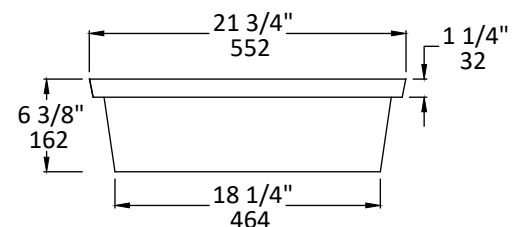

### Specifications:

<b>Installation:</b>	Undercounter
<b>Interior Dimensions:</b>	19 1/2" w x 13 1/4" d x 4 1/8" h
<b>Exterior Dimensions:</b>	21 3/4" w x 15 3/8" d x 6 3/8" h
<b>Material:</b>	Porcelain
<b>Weight:</b>	33 lbs
<b>Overflow:</b>	Yes
<b>Finishes:</b>	001 - White MB - Matte Black
<b>Faucet Holes:</b>	N/A
<b>Cutout Size:</b>	19" x 12 3/4" (template available upon request)
<b>Drain Hole Size:</b>	Ø 1 3/4"

### Features:

- Porcelain sink with overflow
- Double glazed
- Template for cut-out is available upon request
- Inside corner radius 1/4"

### Recommended Items:

- European drain with overflow
  - 7100-13OF
  - 7100-16OF

LACAVA reserves the right to revise any dimension or information on this sheet without notice. Dimensions are nominal and may vary within an industry accepted tolerance of 1/4". Drawings provided herein are meant to give the user an idea of the product and are not made to scale.