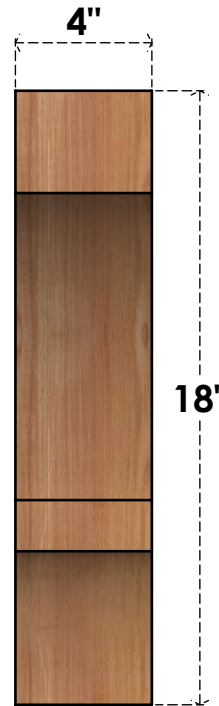

BRC04X18X18BOA00RWR

4"W X 18"D X 18"H BALBOA ROUGH SAWN BRACE, WESTERN RED CEDAR

SIDE

FRONT

EKENA MILLWORK
 2300 WEST MAIN ST.
 CLARKSVILLE, TX 75426
 TOLL FREE: 866-607-0453
 WWW.EKENAMILLWORK.COM

NOTES

1. INSTALLATION TO BE COMPLETED IN ACCORDANCE WITH MANUFACTURER'S SPECIFICATIONS.
2. DRAWING MAY NOT BE TO SCALE
3. THIS DRAWING IS INTENDED FOR DESIGN AND PLANNING PURPOSES ONLY.
4. ALL INFORMATION CONTAINED HEREIN WAS CURRENT AT THE TIME OF DEVELOPMENT BUT MUST BE REVIEWED AND APPROVED BY THE PRODUCT MANUFACTURER TO BE CONSIDERED ACCURATE.
5. PRODUCTS ARE NOT KILN DRIED. THIS ITEM IS UNIQUE AND WILL CONTAIN THE NATURAL VARIATIONS THAT THE WOOD SPECIES OFFERS. THIS MAY RESULT IN VARIATIONS UP TO 1/4"