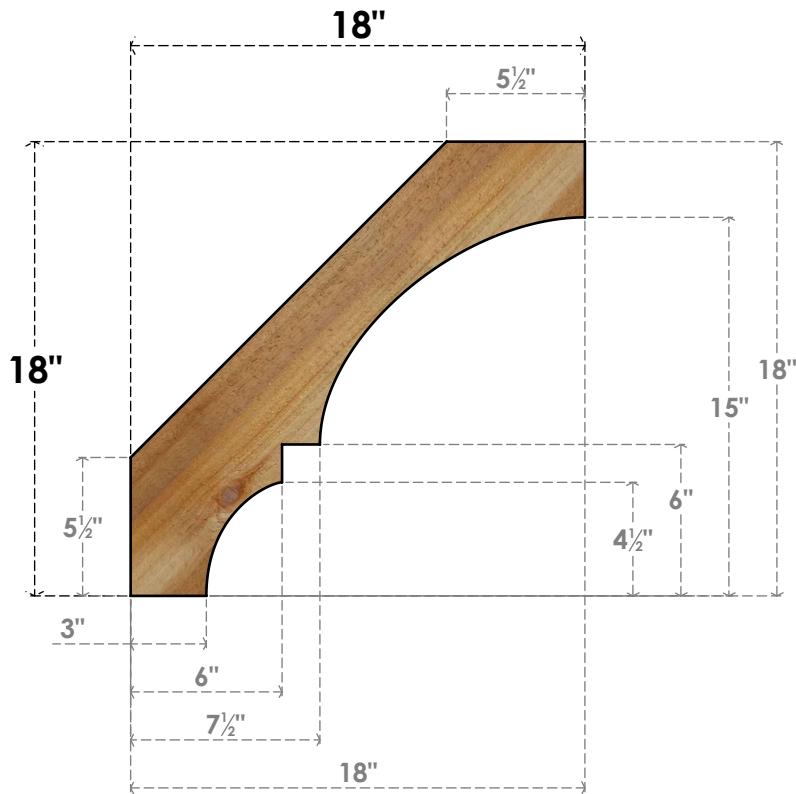

BRC04X18X18BOA00RWR

4"W X 18"D X 18"H BALBOA ROUGH SAWN BRACE, WESTERN RED CEDAR

SIDE

FRONT

EKENA MILLWORK
 2300 WEST MAIN ST.
 CLARKSVILLE, TX 75426
 TOLL FREE: 866-607-0453
 WWW.EKENAMILLWORK.COM

NOTES

1. INSTALLATION TO BE COMPLETED IN ACCORDANCE WITH MANUFACTURER'S SPECIFICATIONS.
2. DRAWING MAY NOT BE TO SCALE
3. THIS DRAWING IS INTENDED FOR DESIGN AND PLANNING PURPOSES ONLY.
4. ALL INFORMATION CONTAINED HEREIN WAS CURRENT AT THE TIME OF DEVELOPMENT BUT MUST BE REVIEWED AND APPROVED BY THE PRODUCT MANUFACTURER TO BE CONSIDERED ACCURATE.
5. PRODUCTS ARE NOT KILN DRIED. THIS ITEM IS UNIQUE AND WILL CONTAIN THE NATURAL VARIATIONS THAT THE WOOD SPECIES OFFERS. THIS MAY RESULT IN VARIATIONS UP TO 1/4"