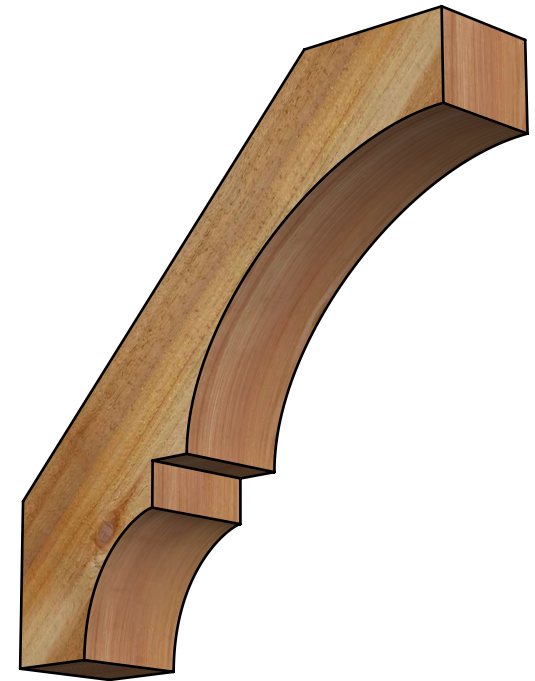

BRC04X18X18BOA00RWR

4"W X 18"D X 18"H BALBOA ROUGH SAWN BRACE, WESTERN RED CEDAR

SIDE

FRONT

EKENA MILLWORK
 2300 WEST MAIN ST.
 CLARKSVILLE, TX 75426
 TOLL FREE: 866-607-0453
 WWW.EKENAMILLWORK.COM

NOTES

1. INSTALLATION TO BE COMPLETED IN ACCORDANCE WITH MANUFACTURER'S SPECIFICATIONS.
2. DRAWING MAY NOT BE TO SCALE
3. THIS DRAWING IS INTENDED FOR DESIGN AND PLANNING PURPOSES ONLY.
4. ALL INFORMATION CONTAINED HEREIN WAS CURRENT AT THE TIME OF DEVELOPMENT BUT MUST BE REVIEWED AND APPROVED BY THE PRODUCT MANUFACTURER TO BE CONSIDERED ACCURATE.
5. PRODUCTS ARE NOT KILN DRIED. THIS ITEM IS UNIQUE AND WILL CONTAIN THE NATURAL VARIATIONS THAT THE WOOD SPECIES OFFERS. THIS MAY RESULT IN VARIATIONS UP TO 1/4"