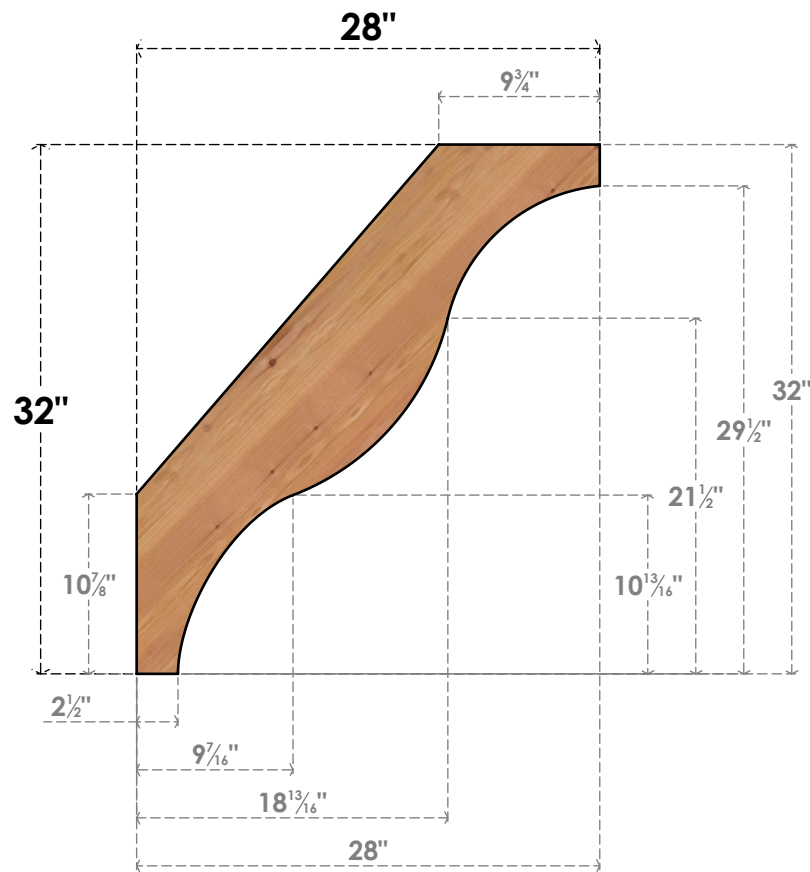

BRC04X28X32FST00SWR

3 1/2"W X 28"D X 32"H FUNSTON SMOOTH BRACE, WESTERN RED CEDAR

SIDE

FRONT

EKENA MILLWORK
 2300 WEST MAIN ST.
 CLARKSVILLE, TX 75426
 TOLL FREE: 866-607-0453
 WWW.EKENAMILLWORK.COM

NOTES

1. INSTALLATION TO BE COMPLETED IN ACCORDANCE WITH MANUFACTURER'S SPECIFICATIONS.
2. DRAWING MAY NOT BE TO SCALE
3. THIS DRAWING IS INTENDED FOR DESIGN AND PLANNING PURPOSES ONLY.
4. ALL INFORMATION CONTAINED HEREIN WAS CURRENT AT THE TIME OF DEVELOPMENT BUT MUST BE REVIEWED AND APPROVED BY THE PRODUCT MANUFACTURER TO BE CONSIDERED ACCURATE.
5. PRODUCTS ARE NOT KILN DRIED. THIS ITEM IS UNIQUE AND WILL CONTAIN THE NATURAL VARIATIONS THAT THE WOOD SPECIES OFFERS. THIS MAY RESULT IN VARIATIONS UP TO 1/4"