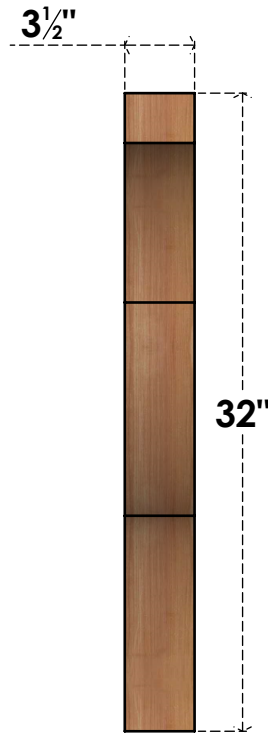

BRC04X28X32FST00SWR

3 1/2"W X 28"D X 32"H FUNSTON SMOOTH BRACE, WESTERN RED CEDAR

SIDE

FRONT

EKENA MILLWORK
 2300 WEST MAIN ST.
 CLARKSVILLE, TX 75426
 TOLL FREE: 866-607-0453
 WWW.EKENAMILLWORK.COM

NOTES

1. INSTALLATION TO BE COMPLETED IN ACCORDANCE WITH MANUFACTURER'S SPECIFICATIONS.
2. DRAWING MAY NOT BE TO SCALE
3. THIS DRAWING IS INTENDED FOR DESIGN AND PLANNING PURPOSES ONLY.
4. ALL INFORMATION CONTAINED HEREIN WAS CURRENT AT THE TIME OF DEVELOPMENT BUT MUST BE REVIEWED AND APPROVED BY THE PRODUCT MANUFACTURER TO BE CONSIDERED ACCURATE.
5. PRODUCTS ARE NOT KILN DRIED. THIS ITEM IS UNIQUE AND WILL CONTAIN THE NATURAL VARIATIONS THAT THE WOOD SPECIES OFFERS. THIS MAY RESULT IN VARIATIONS UP TO 1/4"