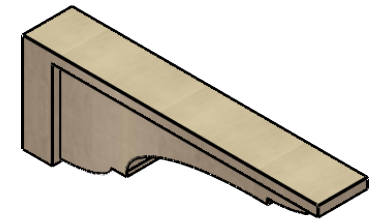

ITEM NUMBER: CORU03X18X06BRYRCPR

3"W X 18"D X 6"H SERIES 3 THIN BRYANT ROUGH CEDAR TIMBERTHANE FAUX WOOD CORBEL, PRIMED

SIDE PROFILE

FRONT PROFILE

ISOMETRIC

EKENA MILLWORK
2300 WEST MAIN ST.
CLARKSVILLE, TX 75426
TOLL FREE: 866-607-0453
WWW.EKENAMILLWORK.COM