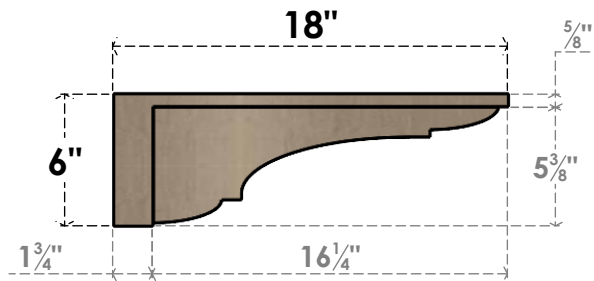

ITEM NUMBER: CORU03X18X06BRYRCPR

3"W X 18"D X 6"H SERIES 3 THIN BRYANT ROUGH CEDAR TIMBERTHANE FAUX WOOD CORBEL, PRIMED

SIDE PROFILE

FRONT PROFILE

ISOMETRIC

EKENA MILLWORK
2300 WEST MAIN ST.
CLARKSVILLE, TX 75426
TOLL FREE: 866-607-0453
WWW.EKENAMILLWORK.COM

NOTES

1. INSTALLATION TO BE COMPLETED IN ACCORDANCE WITH MANUFACTURER'S SPECIFICATIONS.
2. DRAWING MAY NOT BE TO SCALE
3. THIS DRAWING IS INTENDED FOR DESIGN AND PLANNING PURPOSES ONLY.
4. ALL INFORMATION CONTAINED HEREIN WAS CURRENT AT THE TIME OF DEVELOPMENT BUT MUST BE REVIEWED AND APPROVED BY THE PRODUCT MANUFACTURER TO BE CONSIDERED ACCURATE.
5. TIMBERTHANE ARCHITECTURAL PRODUCTS ARE MADE FROM HIGH DENSITY URETHANE AND COME FACTORY PRIMED