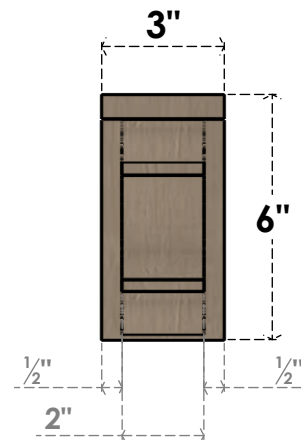

ITEM NUMBER: CORU03X18X06BRYRCPR

3"W X 18"D X 6"H SERIES 3 THIN BRYANT ROUGH CEDAR TIMBERTHANE FAUX WOOD CORBEL, PRIMED

SIDE PROFILE

FRONT PROFILE

ISOMETRIC

EKENA MILLWORK
2300 WEST MAIN ST.
CLARKSVILLE, TX 75426
TOLL FREE: 866-607-0453
WWW.EKENAMILLWORK.COM

NOTES

1. INSTALLATION TO BE COMPLETED IN ACCORDANCE WITH MANUFACTURER'S SPECIFICATIONS.
2. DRAWING MAY NOT BE TO SCALE
3. THIS DRAWING IS INTENDED FOR DESIGN AND PLANNING PURPOSES ONLY.
4. ALL INFORMATION CONTAINED HEREIN WAS CURRENT AT THE TIME OF DEVELOPMENT BUT MUST BE REVIEWED AND APPROVED BY THE PRODUCT MANUFACTURER TO BE CONSIDERED ACCURATE.
5. TIMBERTHANE ARCHITECTURAL PRODUCTS ARE MADE FROM HIGH DENSITY URETHANE AND COME FACTORY PRIMED