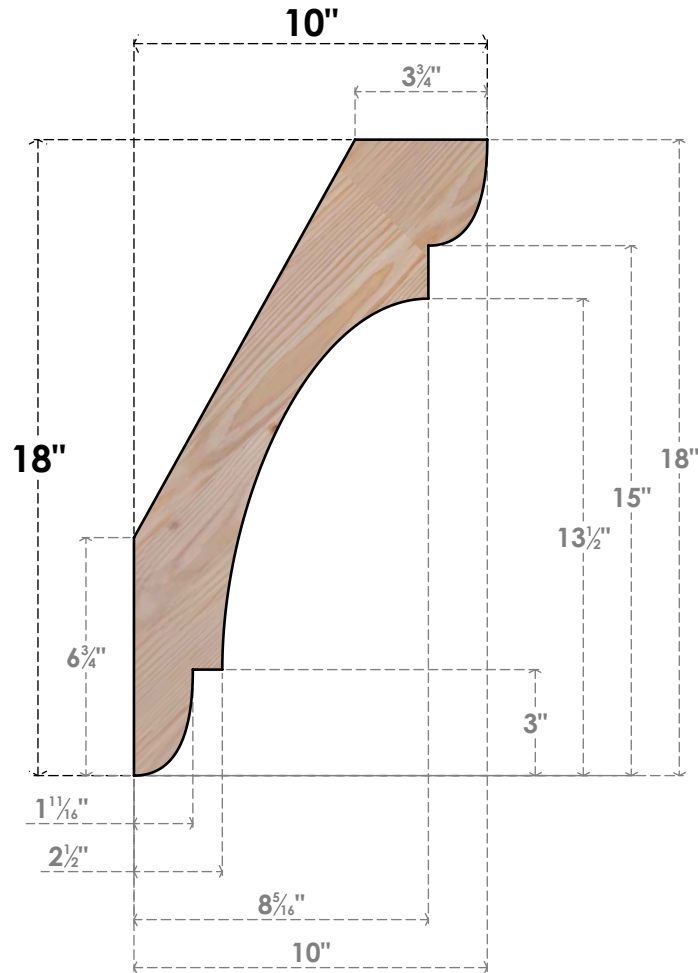

BRC04X10X18OLY00SDF

3 1/2"W X 10"D X 18"H OLYMPIC SMOOTH BRACE, DOUGLAS FIR

SIDE

FRONT

EKENA MILLWORK
 2300 WEST MAIN ST.
 CLARKSVILLE, TX 75426
 TOLL FREE: 866-607-0453
 WWW.EKENAMILLWORK.COM

NOTES

1. INSTALLATION TO BE COMPLETED IN ACCORDANCE WITH MANUFACTURER'S SPECIFICATIONS.
2. DRAWING MAY NOT BE TO SCALE
3. THIS DRAWING IS INTENDED FOR DESIGN AND PLANNING PURPOSES ONLY.
4. ALL INFORMATION CONTAINED HEREIN WAS CURRENT AT THE TIME OF DEVELOPMENT BUT MUST BE REVIEWED AND APPROVED BY THE PRODUCT MANUFACTURER TO BE CONSIDERED ACCURATE.
5. PRODUCTS ARE NOT KILN DRIED. THIS ITEM IS UNIQUE AND WILL CONTAIN THE NATURAL VARIATIONS THAT THE WOOD SPECIES OFFERS. THIS MAY RESULT IN VARIATIONS UP TO 1/4"