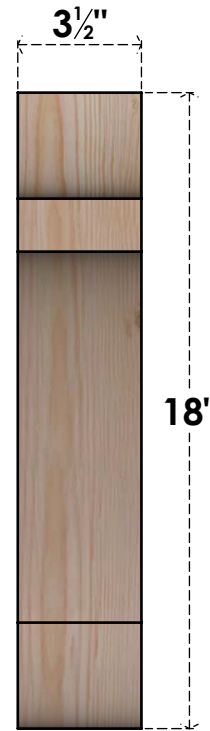

BRC04X10X18OLY00SDF

3 1/2"W X 10"D X 18"H OLYMPIC SMOOTH BRACE, DOUGLAS FIR

SIDE

FRONT

EKENA MILLWORK
 2300 WEST MAIN ST.
 CLARKSVILLE, TX 75426
 TOLL FREE: 866-607-0453
 WWW.EKENAMILLWORK.COM

NOTES

1. INSTALLATION TO BE COMPLETED IN ACCORDANCE WITH MANUFACTURER'S SPECIFICATIONS.
2. DRAWING MAY NOT BE TO SCALE
3. THIS DRAWING IS INTENDED FOR DESIGN AND PLANNING PURPOSES ONLY.
4. ALL INFORMATION CONTAINED HEREIN WAS CURRENT AT THE TIME OF DEVELOPMENT BUT MUST BE REVIEWED AND APPROVED BY THE PRODUCT MANUFACTURER TO BE CONSIDERED ACCURATE.
5. PRODUCTS ARE NOT KILN DRIED. THIS ITEM IS UNIQUE AND WILL CONTAIN THE NATURAL VARIATIONS THAT THE WOOD SPECIES OFFERS. THIS MAY RESULT IN VARIATIONS UP TO 1/4"