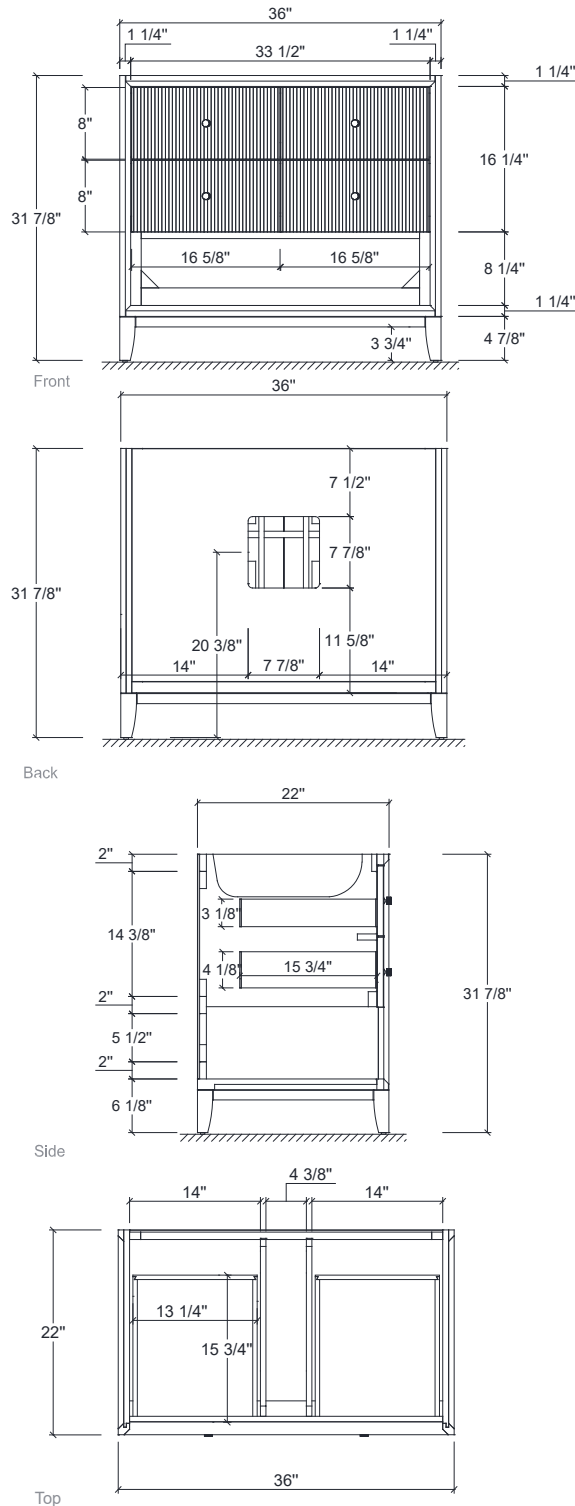

Features

- Solid Wood & Hardwood Construction
- 4 Soft-close Drawers
- 1 Open Shelf
- Adjustable leg levelers
- cUPC Undermount Basin

Dimensions

Dimensions:

- 36" X 22" X 34 1/4" (With Top)
- 36" X 22" X 31 7/8" (Vanity Only)