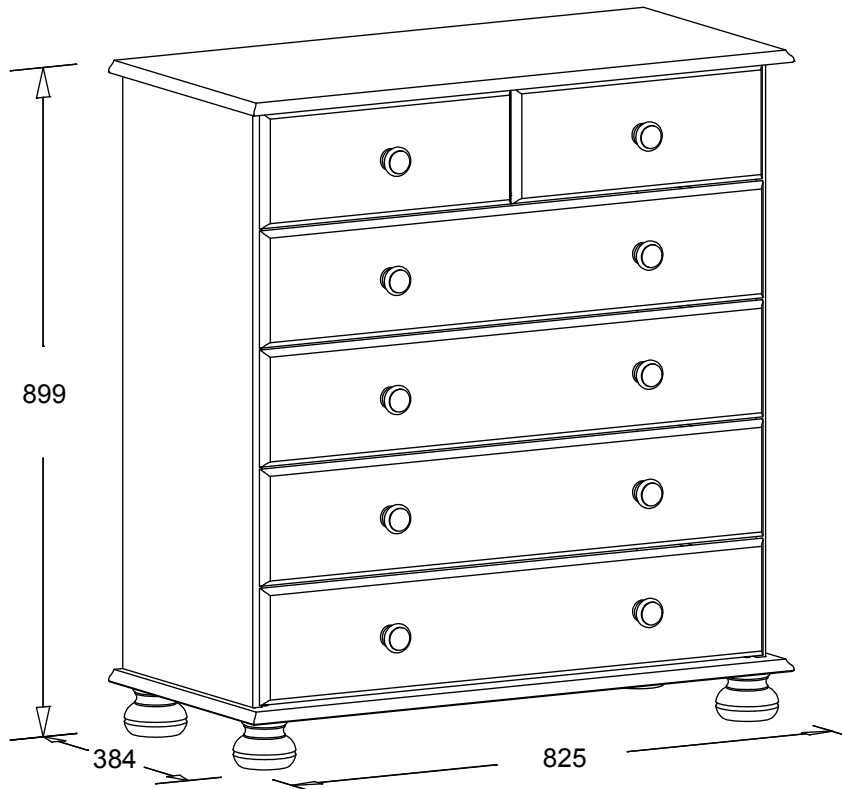

4+2 Drawer Chest

Important!

Please, read the assembly instruction carefully, before assembling.

Aa ø7,8 x 40mm 8 x	Ab ø6 x 30mm 24 x	Ba ø3,5 x 35mm 24 x	Bc ø3,5 x 15mm 4 x	Bh ø4 x 40mm 4 x
Ca ø15 x 10,5mm 8 x	Cb ø5 x 8, cc34mm 20 x	Cq ø12 x 9,5mm 12 x	Di 1,2 x 15mm 75 x	Gn ø39 x 30mm 10 x
Ha M4 x 10mm 12 x	Jc ø4 x 35mm 10 x	Kb ø5,8 x 8mm 34 x	Sk 246 x 17 x 10mm 12 x	Wb 2 x

1

1.1

1.2

1.3

1.4

1.5

1.6

1.7

2.6

Di $1,2 \times 15\text{mm}$

32 x

2.7

Gn $\varnothing 39 \times 30\text{mm}$

10 x

Jc $\varnothing 4 \times 35\text{mm}$

10 x

2.8

Ha M4 x 10mm

12 x

2.9