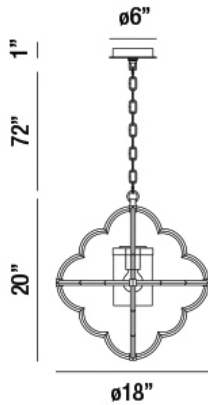

1LT CHANDELIER

Product Details

Finish	:	Chrome
Shade	:	Opal White Glass
Diameter	:	18"
Height	:	20"
Est. Weight	:	10.34 lbs
IP Rating	:	20
Approval	:	cULus

BULB DETAILS

No. of Bulbs	:	1
Bulb Type	:	A19
Bulb Voltage	:	120V
Bulb Wattage	:	60W
Bulb Socket	:	E26
Input Voltage	:	120V
Dimmable	:	No
Bulb Included	:	No

Options Available

FINISH
Chrome

SHADE
Opal White Glass

TECHNICAL DETAILS

Hanging Support Type	:	Chain
Chain Length	:	72"
Power Wire Length	:	96"
Canopy Diameter	:	5.5"
Canopy Height	:	1"

PROJECT INFORMATION