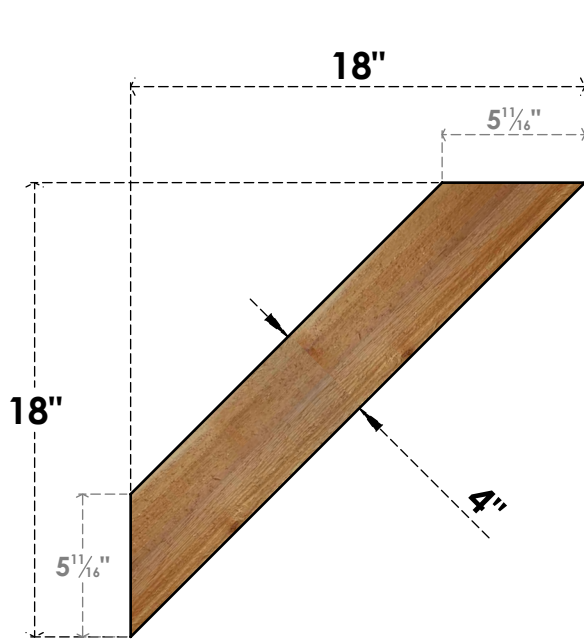

# BRC04X18X18TRA00RWR

4"W X 18"D X 18"H TRADITIONAL ROUGH SAWN BRACE, WESTERN RED CEDAR

**SIDE**

**FRONT**

EKENA MILLWORK  
 2300 WEST MAIN ST.  
 CLARKSVILLE, TX 75426  
 TOLL FREE: 866-607-0453  
 WWW.EKENAMILLWORK.COM