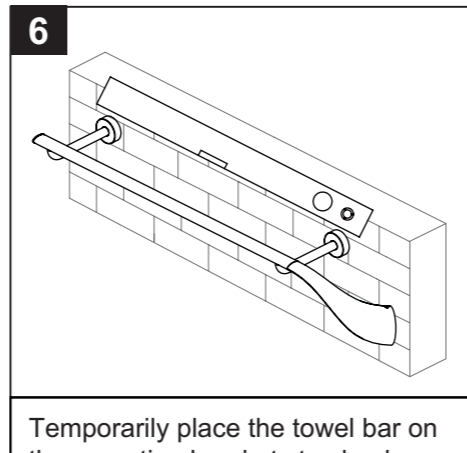

Align brackets and mark drill holes in desired location.

Drill 1/4" holes in marked locations.

Drive the wall anchors into the drilled holes with a hammer.

Place the mounting brackets over the wall anchors. Secure them to the wall using the supplied screws.

Temporarily place the towel bar on the mounting brackets to check alignment. If necessary, loosen the screws and realign the mounting brackets.

Place towel bar assembly on the mounting brackets. Secure it to the wall using the bottom set screws.