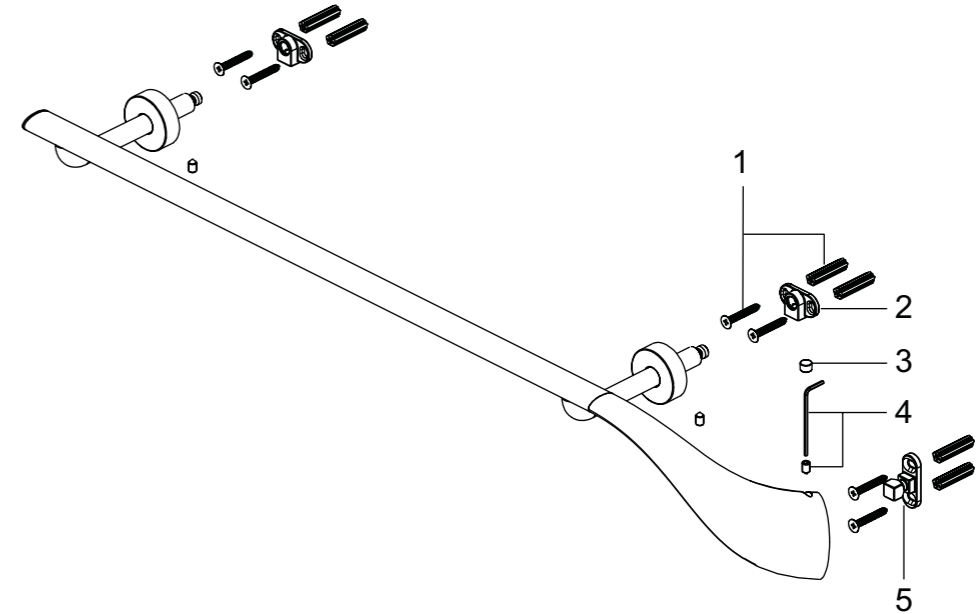

Drill
Perceuse
Taladro

Pencil
Crayon
Lápiz

Phillips Screwdriver
Tournevis cruciforme
Destornillador cruciforme

Level
Niveau
Nivel

Hex Wrench
Clé hexagonale
Llave hexagonal

Hammer
Marteau
Martillo

Determine the location of the towel bar.

Align brackets and mark drill holes in desired location.

Drill 1/4" holes in marked locations.

Drive the wall anchors into the drilled holes with a hammer.

Place the mounting brackets over the wall anchors. Secure them to the wall using the supplied screws.

Temporarily place the towel bar on the mounting brackets to check alignment. If necessary, loosen the screws and realign the mounting brackets.

Place towel bar assembly on the mounting brackets. Secure it to the wall using the bottom set screws.

NO.	Description	Part No.
1	Screws and Anchors	5Q0M0140PL
2	Mounting Bracket	5N0C0462NT
3	Screw Button	5L0R0019PL
4	Set Screw and Allen Key	9Q259900NT
5	Mounting Bracket	5N0C0461NT

Limited Lifetime Warranty