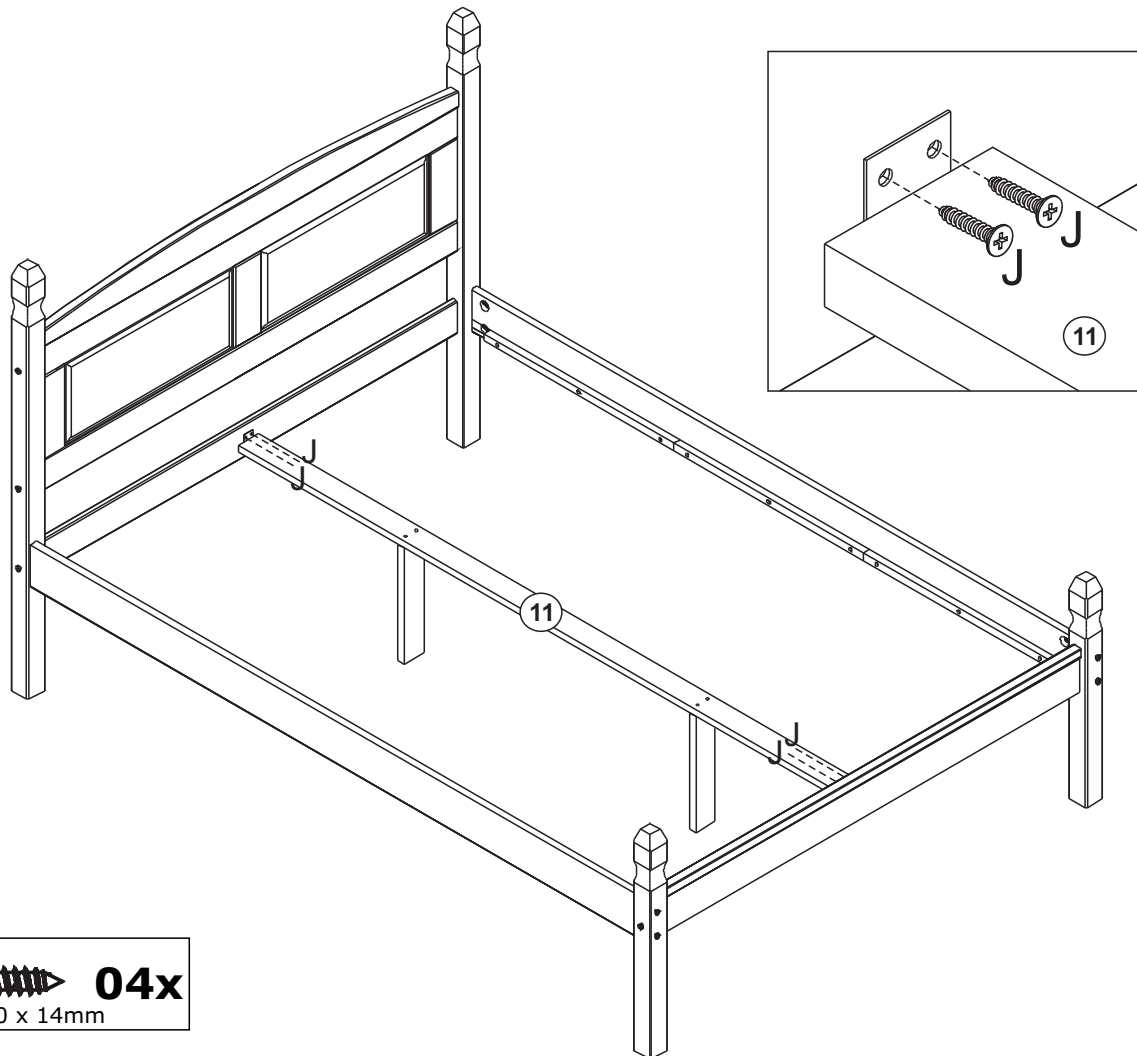

4'6 BED LOW FOOT

Width = 201,2cm
Depth = 145,9cm
Height = 115,5cm

- Please check that all fittings are correct before assembling the item.
- Replacement parts can be supplied for any damages to the item.
- Please keep all packaging until the item is assembled as we will require information from this if replacement parts are required.

04

05

06

F  **01x**

C  **08x**
Ø1/4 x 100mm

D  **08x**
1/4

07

F  **01x**

G  **04x**
Ø7 x 50mm

J  **04x**
Ø3,0 x 14mm

K  **02x**

08

J  **04x**
Ø3,0 x 14mm

09

L  **08x**

I  **02x**
Space block

B  **26x**
Ø3,5x30mm