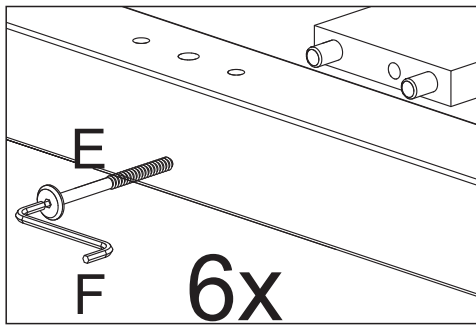

4'6 BED LOW FOOT

Width = 201,2cm
Depth = 145,9cm
Height = 115,5cm

- Please check that all fittings are correct before assembling the item.
- Replacement parts can be supplied for any damages to the item.
- Please keep all packaging until the item is assembled as we will require information from this if replacement parts are required.

04

05

06

F  **01x**

C  **08x**
Ø1/4 x 100mm

D  **08x**
1/4

07

F  **01x**

G  **04x**
Ø7 x 50mm

J  **04x**
Ø3,0 x 14mm

K  **02x**

08

J  **04x**
Ø3,0 x 14mm

09

L  **08x**

I  **02x**
Space block

B  **26x**
Ø3,5x30mm