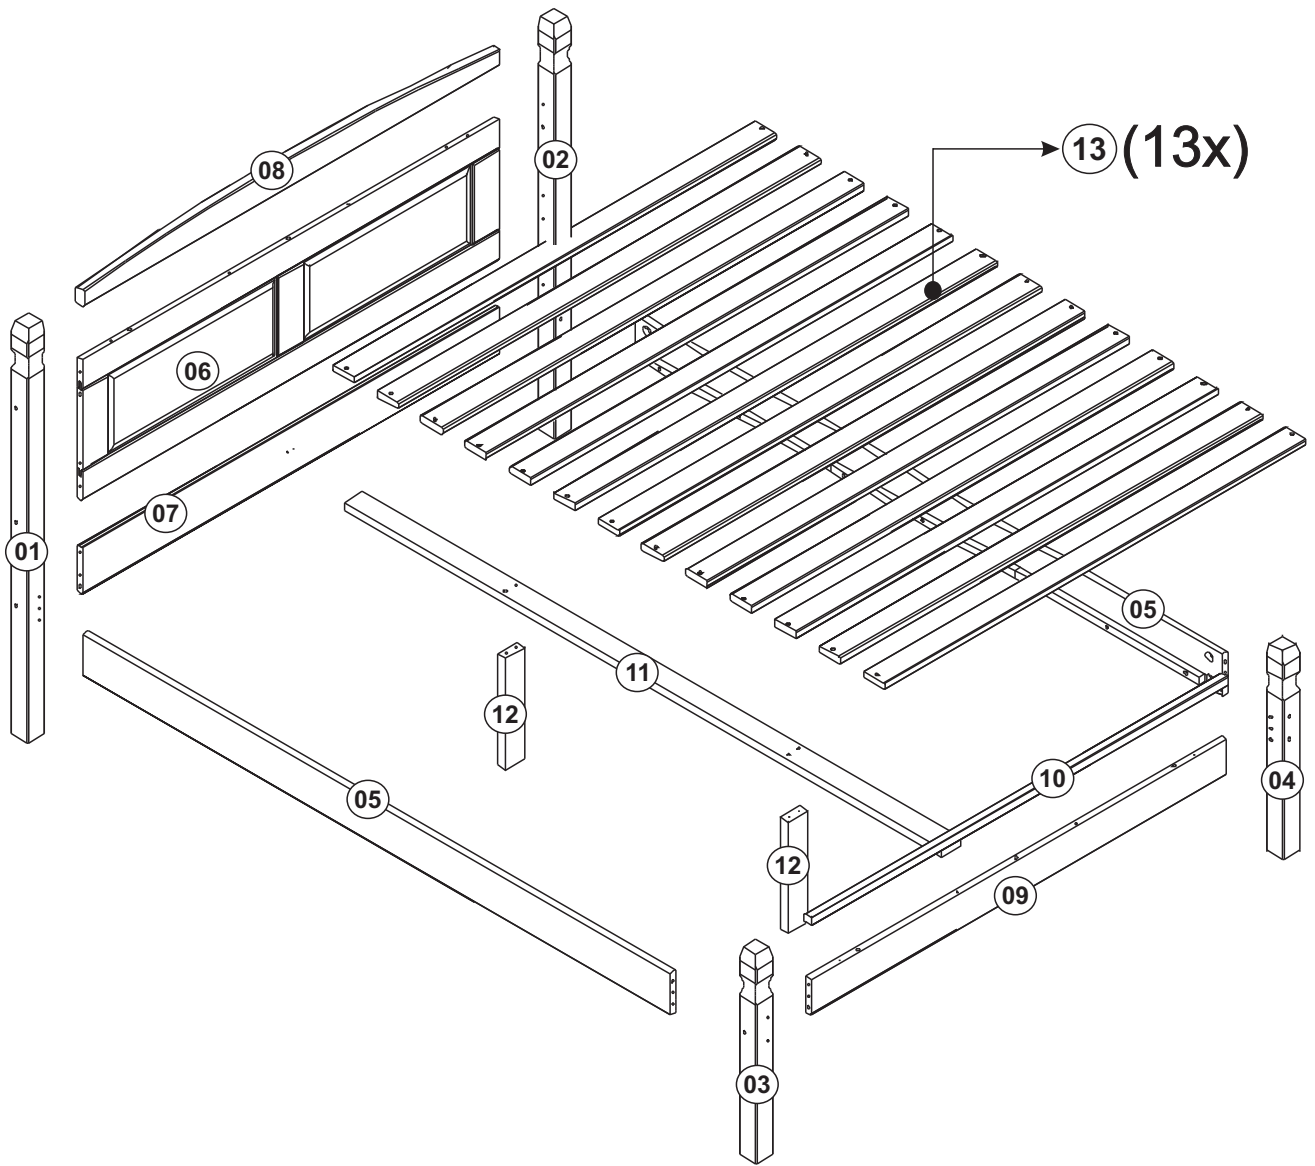

4'6 BED LOW FOOT

Width = 201,2cm
Depth = 145,9cm
Height = 115,5cm

- Please check that all fittings are correct before assembling the item.
- Replacement parts can be supplied for any damages to the item.
- Please keep all packaging until the item is assembled as we will require information from this if replacement parts are required.

“PLEASE NOTE - IT IS ADVISABLE TO USE WOOD GLUE ON ALL THE DOWELS FOR EXTRA STRENGTH

A	 8 x 40	22
B	 3,5 x 30	34
C	 1/4 x 100 Cab. 17	08
D	 1/4	08
E	 7 x 90 Cab. 17	08
F		01
G	 7 x 50 Cab. 10	04

H	 10g	02
I	 Space block	02
J	 3,0 x 14	08
K		02
L		08

G  **04x**
Ø7 x 50mm

J  **04x**
Ø3,0 x 14mm

K  **02x**

08

J  **04x**
Ø3,0 x 14mm

09

L  **08x**

I  **02x**
Space block

B  **26x**
Ø3,5x30mm