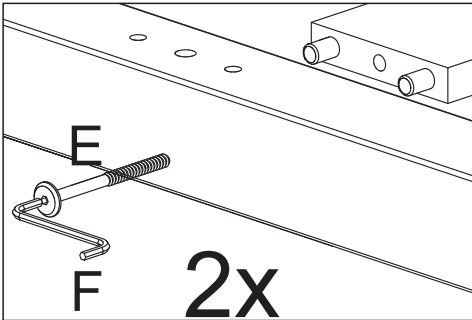

4'6 BED LOW FOOT

Width = 201,2cm
Depth = 145,9cm
Height = 115,5cm

- Please check that all fittings are correct before assembling the item.
- Replacement parts can be supplied for any damages to the item.
- Please keep all packaging until the item is assembled as we will require information from this if replacement parts are required.

“PLEASE NOTE - IT IS ADVISABLE TO USE WOOD GLUE ON ALL THE DOWELS FOR EXTRA STRENGTH

A	 8 x 40	22
B	 3,5 x 30	34
C	 1/4 x 100 Cab. 17	08
D	 1/4	08
E	 7 x 90 Cab. 17	08
F		01
G	 7 x 50 Cab. 10	04

H	 10g	02
I	 Space block	02
J	 3,0 x 14	08
K		02
L		08

04

05

06

F  **01x**

C  **08x**
Ø1/4 x 100mm

D  **08x**
1/4

07

F  **01x**

B  **26x**
Ø3,5x30mm