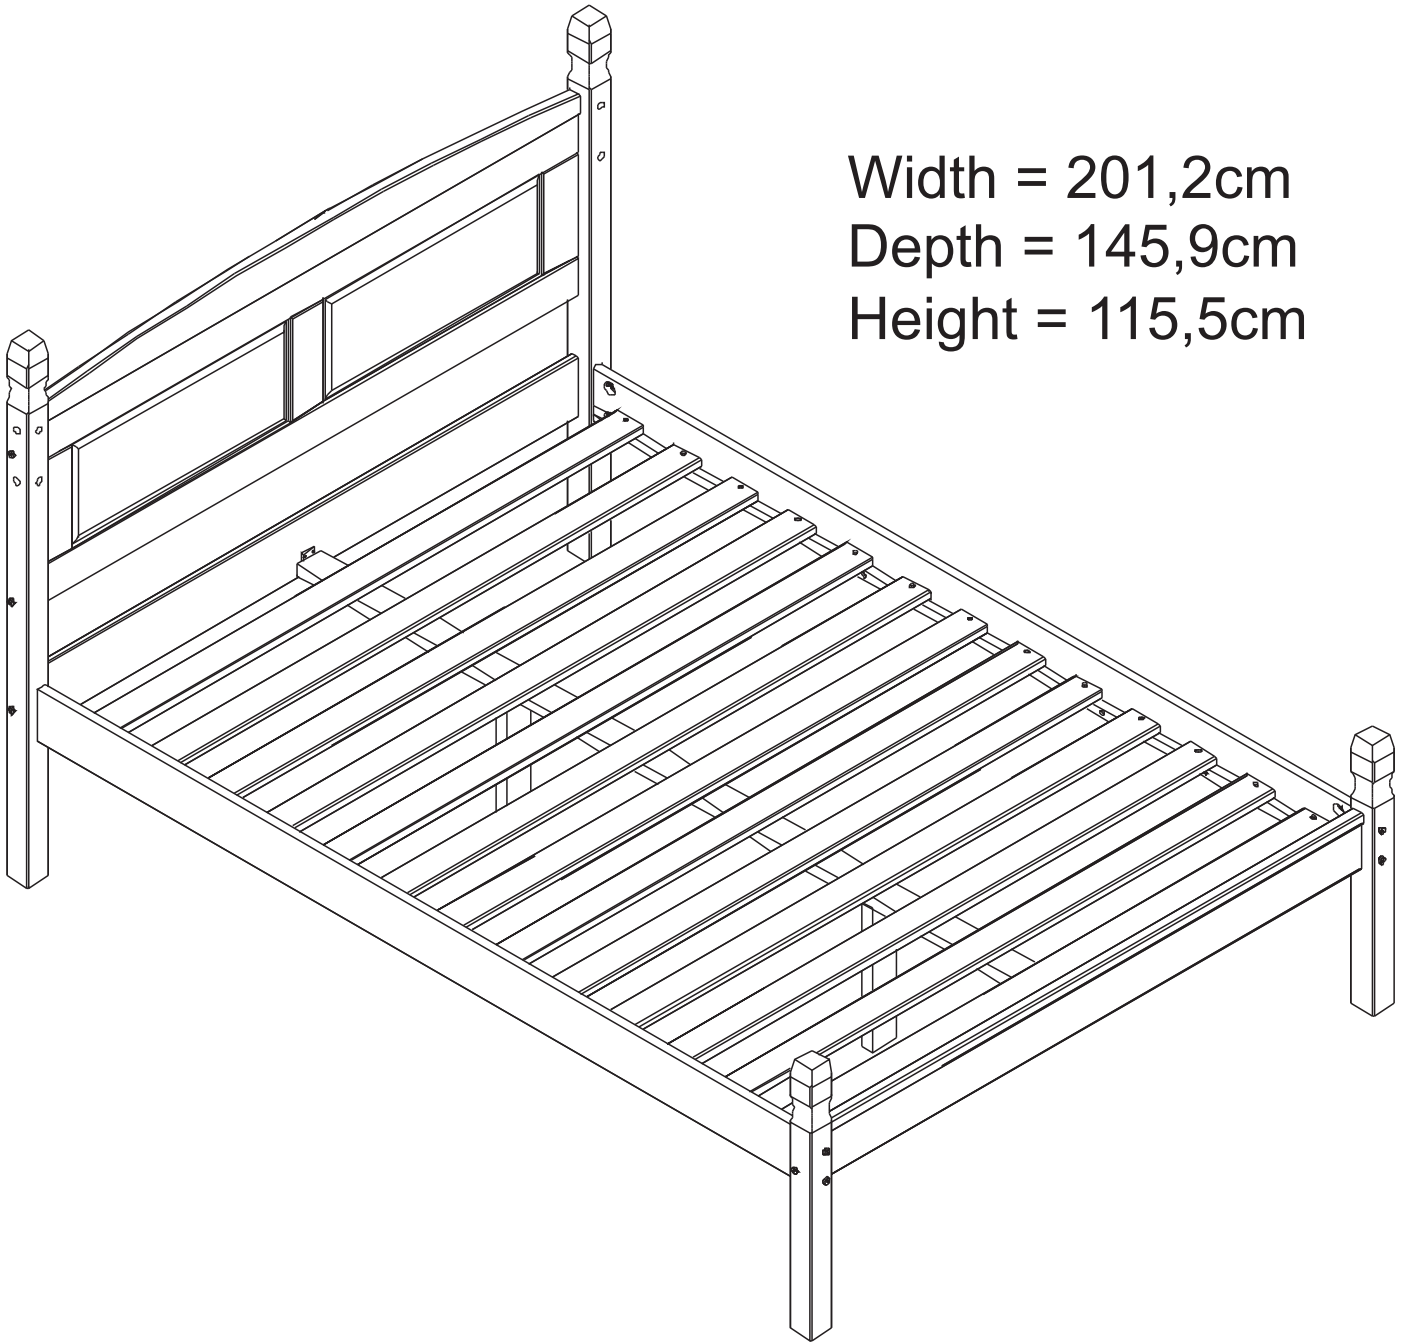

4'6 BED LOW FOOT

Width = 201,2cm
Depth = 145,9cm
Height = 115,5cm

- Please check that all fittings are correct before assembling the item.
- Replacement parts can be supplied for any damages to the item.
- Please keep all packaging until the item is assembled as we will require information from this if replacement parts are required.

“PLEASE NOTE - IT IS ADVISABLE TO USE WOOD GLUE ON ALL THE DOWELS FOR EXTRA STRENGTH

A	 8 x 40	22
B	 3,5 x 30	34
C	 1/4 x 100 Cab. 17	08
D	 1/4	08
E	 7 x 90 Cab. 17	08
F		01
G	 7 x 50 Cab. 10	04

H	 10g	02
I	 Space block	02
J	 3,0 x 14	08
K		02
L		08

G  **04x**
Ø7 x 50mm

J  **04x**
Ø3,0 x 14mm

K  **02x**

08

J  **04x**
Ø3,0 x 14mm

09

L  **08x**

I  **02x**
Space block

B  **26x**
Ø3,5x30mm