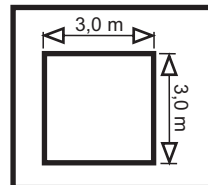

4'6 BED LOW FOOT

Width = 201,2cm
Depth = 145,9cm
Height = 115,5cm

- Please check that all fittings are correct before assembling the item.
- Replacement parts can be supplied for any damages to the item.
- Please keep all packaging until the item is assembled as we will require information from this if replacement parts are required.

04

05

06

F  **01x**

C  **08x**
Ø1/4 x 100mm

D  **08x**
1/4

07

F  **01x**

G  **04x**
Ø7 x 50mm

J  **04x**
Ø3,0 x 14mm

K  **02x**

08

J  **04x**
Ø3,0 x 14mm

09

L  **08x**

I  **02x**
Space block

B  **26x**
Ø3,5x30mm