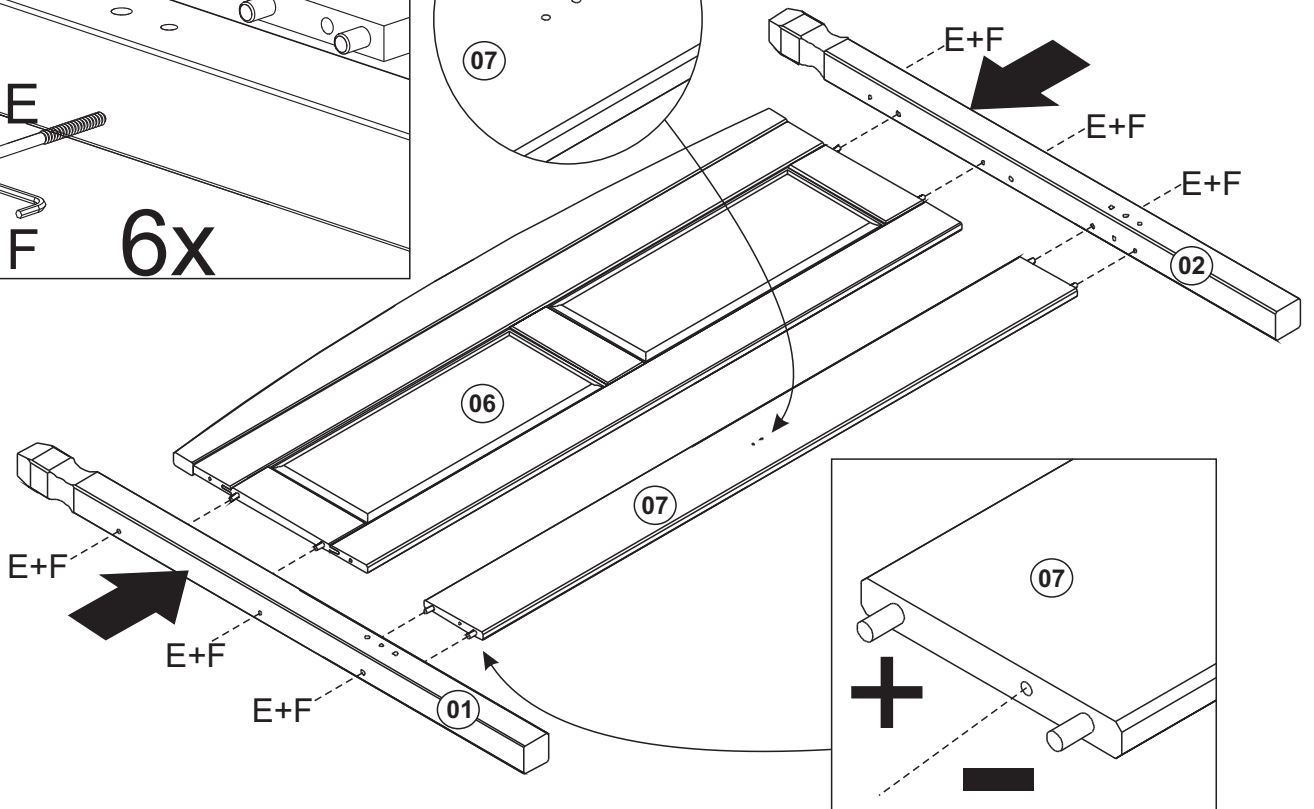

4'6 BED LOW FOOT

Width = 201,2cm
Depth = 145,9cm
Height = 115,5cm

- Please check that all fittings are correct before assembling the item.
- Replacement parts can be supplied for any damages to the item.
- Please keep all packaging until the item is assembled as we will require information from this if replacement parts are required.

“PLEASE NOTE - IT IS ADVISABLE TO USE WOOD GLUE ON ALL THE DOWELS FOR EXTRA STRENGTH

A	 8 x 40	22
B	 3,5 x 30	34
C	 1/4 x 100 Cab. 17	08
D	 1/4	08
E	 7 x 90 Cab. 17	08
F		01
G	 7 x 50 Cab. 10	04

H	 10g	02
I	 Space block	02
J	 3,0 x 14	08
K		02
L		08

04

05

06

F  **01x**

C  **08x**
Ø1/4 x 100mm

D  **08x**
1/4

07

F  **01x**

B  **26x**
Ø3,5x30mm