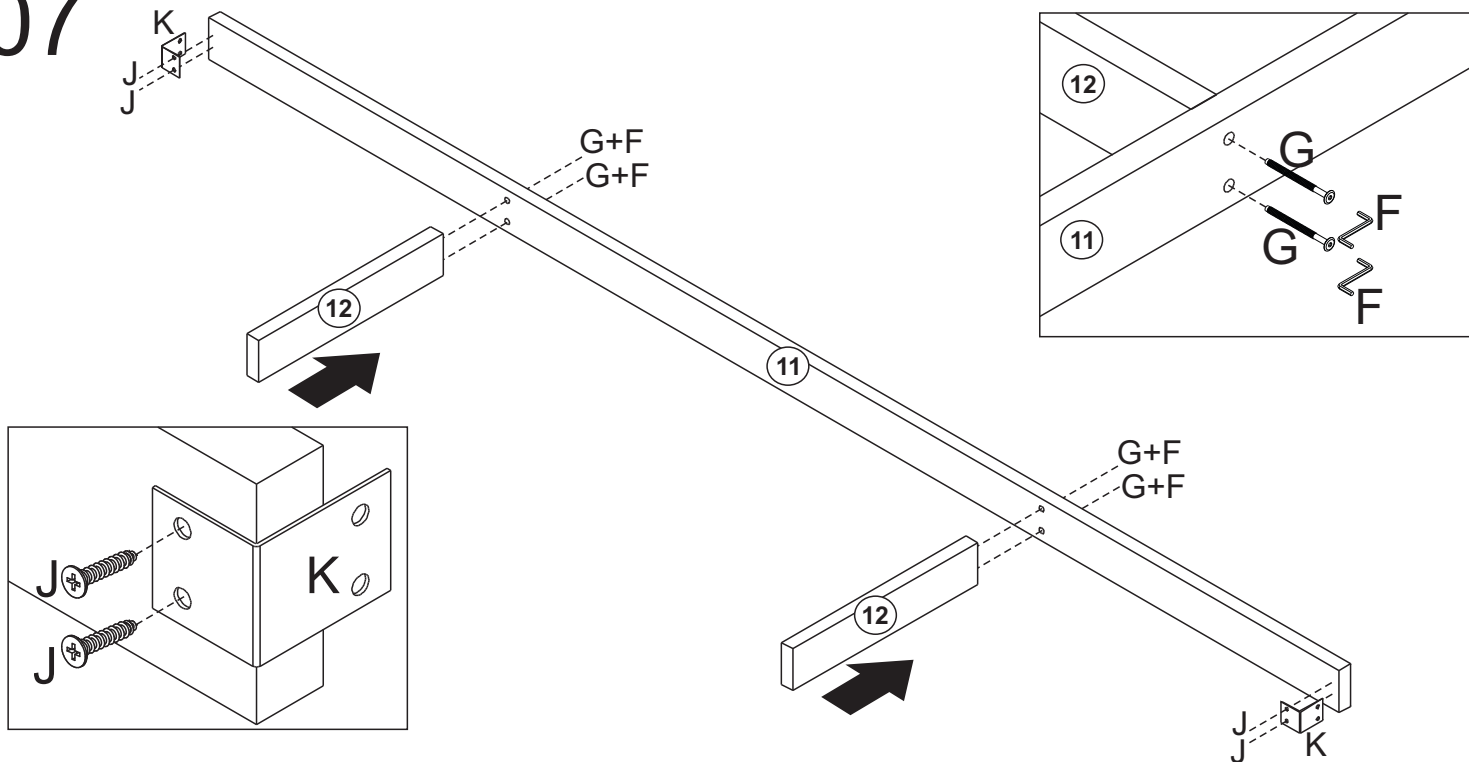

4'6 BED LOW FOOT

Width = 201,2cm
Depth = 145,9cm
Height = 115,5cm

- Please check that all fittings are correct before assembling the item.
- Replacement parts can be supplied for any damages to the item.
- Please keep all packaging until the item is assembled as we will require information from this if replacement parts are required.

04

05

06

F  **01x**

C  **08x**
Ø1/4 x 100mm

D  **08x**
1/4

07

F  **01x**

G  **04x**
Ø7 x 50mm

J  **04x**
Ø3,0 x 14mm

K  **02x**

08

J  **04x**
Ø3,0 x 14mm

09

L  **08x**

I  **02x**
Space block

B  **26x**
Ø3,5x30mm