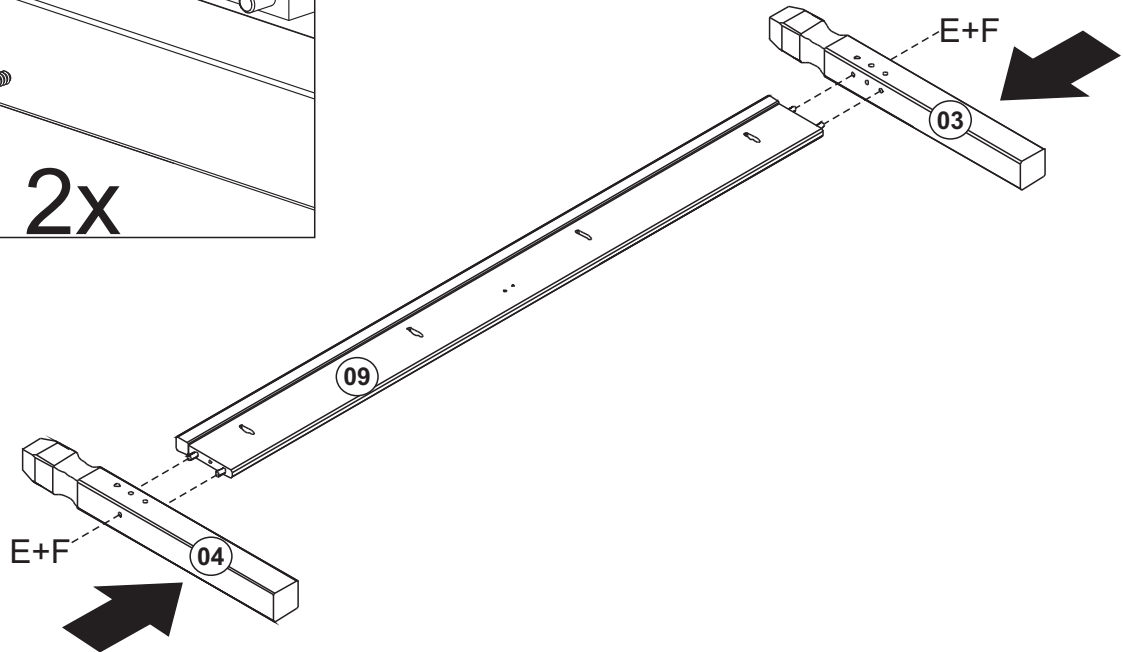

4'6 BED LOW FOOT

Width = 201,2cm
Depth = 145,9cm
Height = 115,5cm

- Please check that all fittings are correct before assembling the item.
- Replacement parts can be supplied for any damages to the item.
- Please keep all packaging until the item is assembled as we will require information from this if replacement parts are required.

04

05

06

F  **01x**

C  **08x**
Ø1/4 x 100mm

D  **08x**
1/4

07

F  **01x**

G  **04x**
Ø7 x 50mm

J  **04x**
Ø3,0 x 14mm

K  **02x**

08

J  **04x**
Ø3,0 x 14mm

09

L  **08x**

I  **02x**
Space block

B  **26x**
Ø3,5x30mm