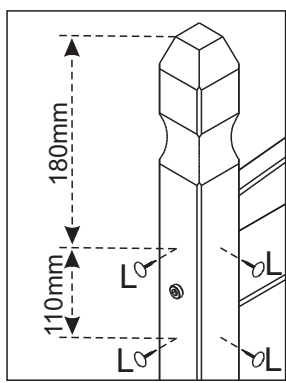

4'6 BED LOW FOOT

Width = 201,2cm
Depth = 145,9cm
Height = 115,5cm

- Please check that all fittings are correct before assembling the item.
- Replacement parts can be supplied for any damages to the item.
- Please keep all packaging until the item is assembled as we will require information from this if replacement parts are required.

04

05

06

F  **01x**

C  **08x**
Ø1/4 x 100mm

D  **08x**
1/4

07

F  **01x**

G  **04x**
Ø7 x 50mm

J  **04x**
Ø3,0 x 14mm

K  **02x**

08

J  **04x**
Ø3,0 x 14mm

09

L  **08x**

I  **02x**
Space block

B  **26x**
Ø3,5x30mm