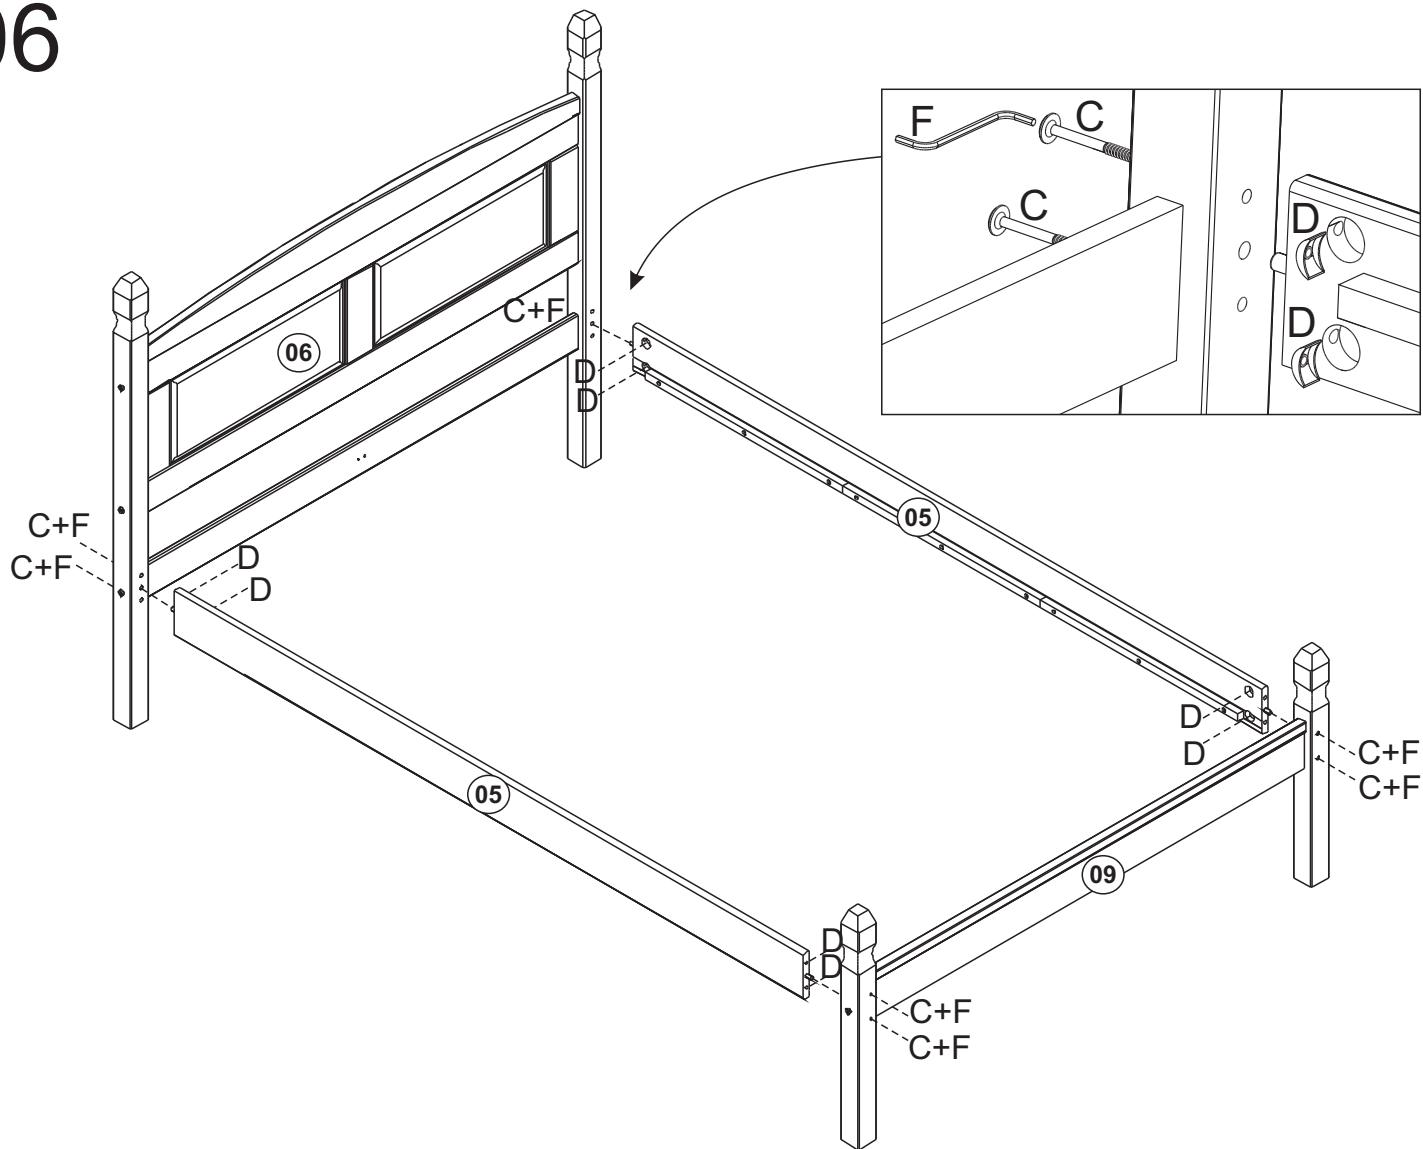

4'6 BED LOW FOOT

Width = 201,2cm
Depth = 145,9cm
Height = 115,5cm

- Please check that all fittings are correct before assembling the item.
- Replacement parts can be supplied for any damages to the item.
- Please keep all packaging until the item is assembled as we will require information from this if replacement parts are required.

04

05

06

F  **01x**

C  **08x**
Ø1/4 x 100mm

D  **08x**
1/4

07

F  **01x**

G  **04x**
Ø7 x 50mm

J  **04x**
Ø3,0 x 14mm

K  **02x**

08

J  **04x**
Ø3,0 x 14mm

09

L  **08x**

I  **02x**
Space block

B  **26x**
Ø3,5x30mm