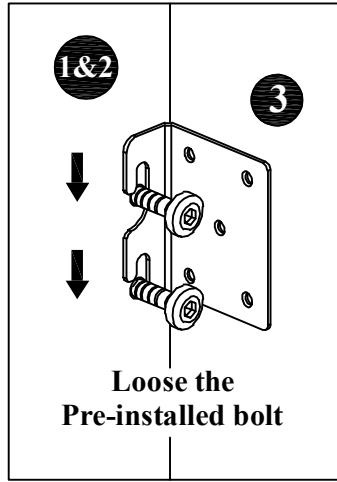

ASSEMBLY INSTRUCTIONS

STEP 1 :