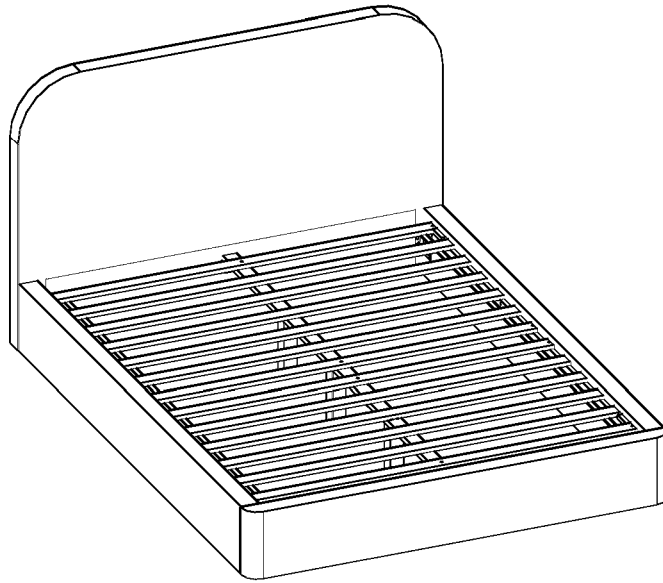

# ASSEMBLY INSTRUCTIONS

MODEL : BD764-FS

## COMPONENT

Headboard - 1 pc.  ①	Footboard - 1 pc.  ②	Side Rail - 2 pcs.  ③	Center Rail - 1 pc.  ④	Center Leg - 3 pcs.  ⑤	Slats - 13 pcs.(1set)  ⑥
--	--	---	---	---	---