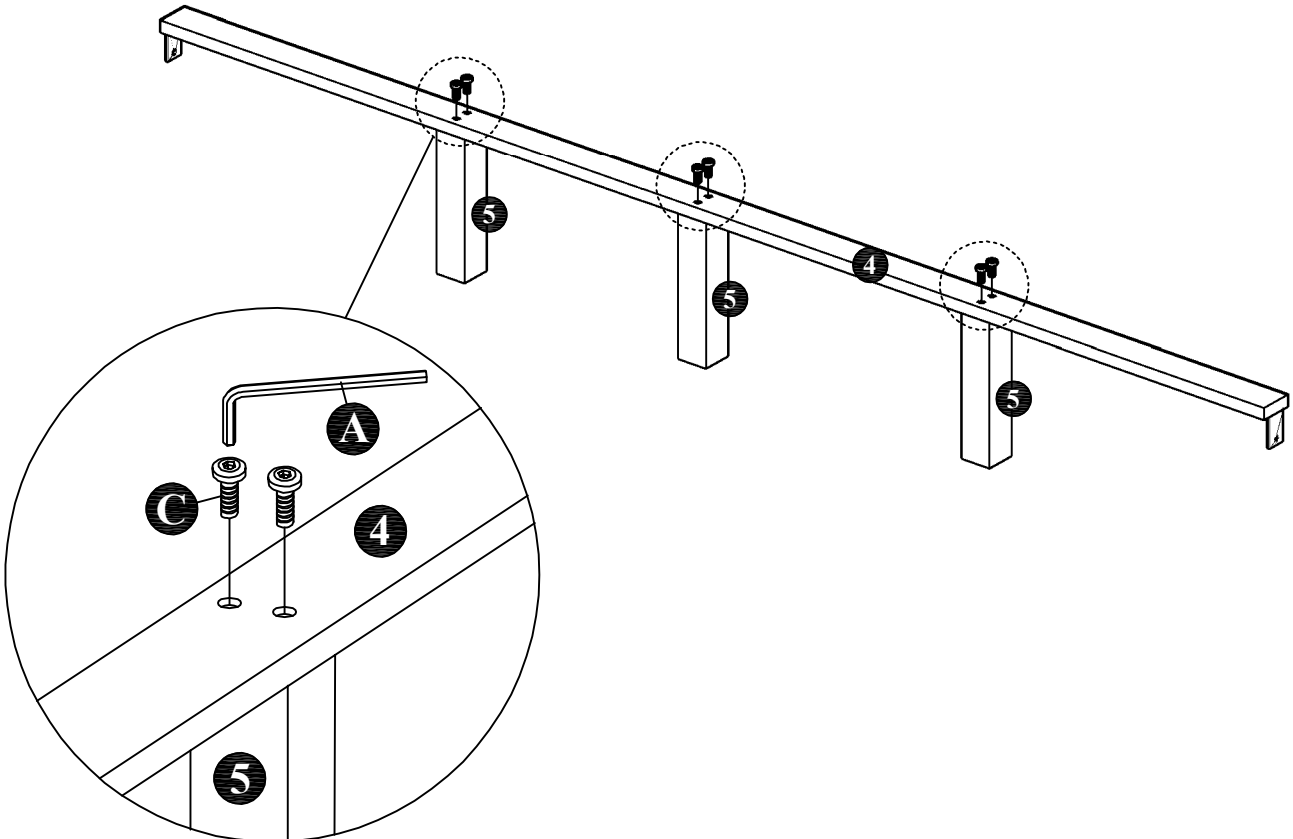

ASSEMBLY INSTRUCTIONS

STEP 1 :

STEP 2 :