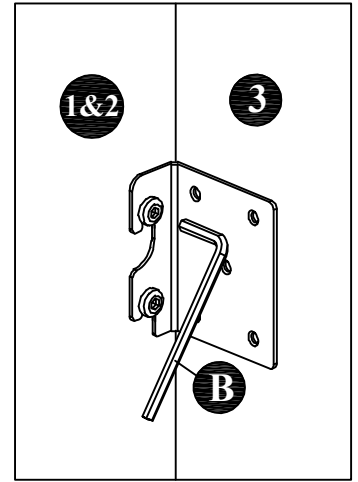

ASSEMBLY INSTRUCTIONS

STEP 1 :