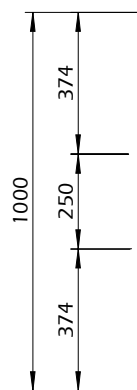

## MESA DE JANTAR LAGO

40min

59kg

light oak

white marble

walnut

black marble