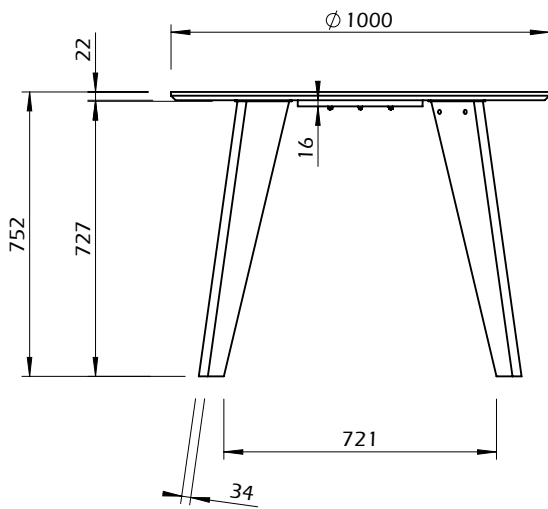

## MESA DE JANTAR LAGO

40min

59kg

light oak

white marble

walnut

black marble