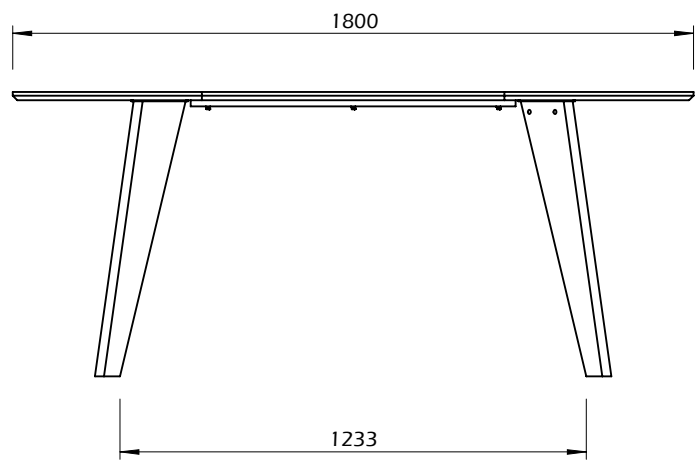

## MESA DE JANTAR LAGO

40min

59kg

light oak

white marble

walnut

black marble