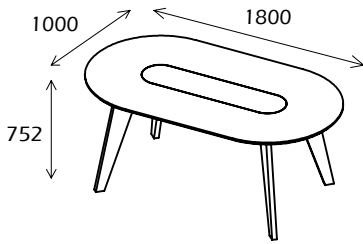

## MESA DE JANTAR LAGO

40min

59kg

light oak

white marble

walnut

black marble