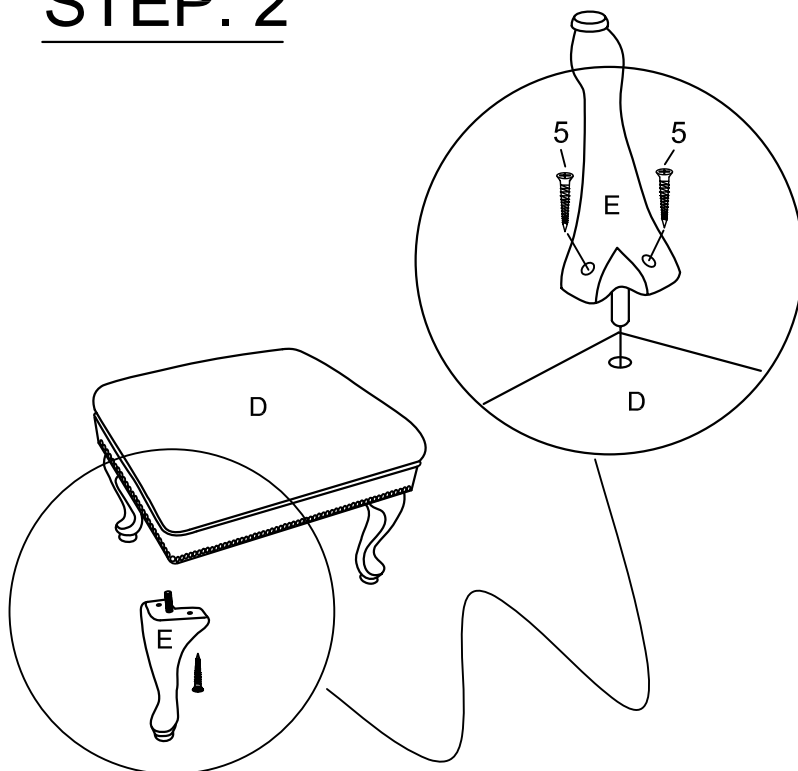

ASSEMBLY INSTRUCTIONS

STEP: 1

STEP: 2

STEP: 3