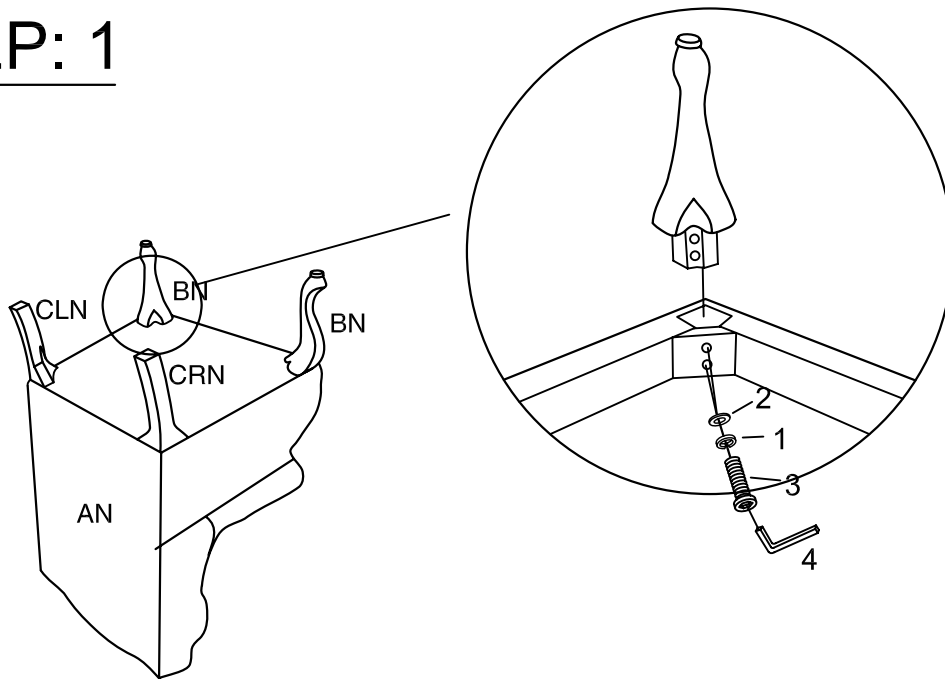

ASSEMBLY INSTRUCTIONS

STEP: 1