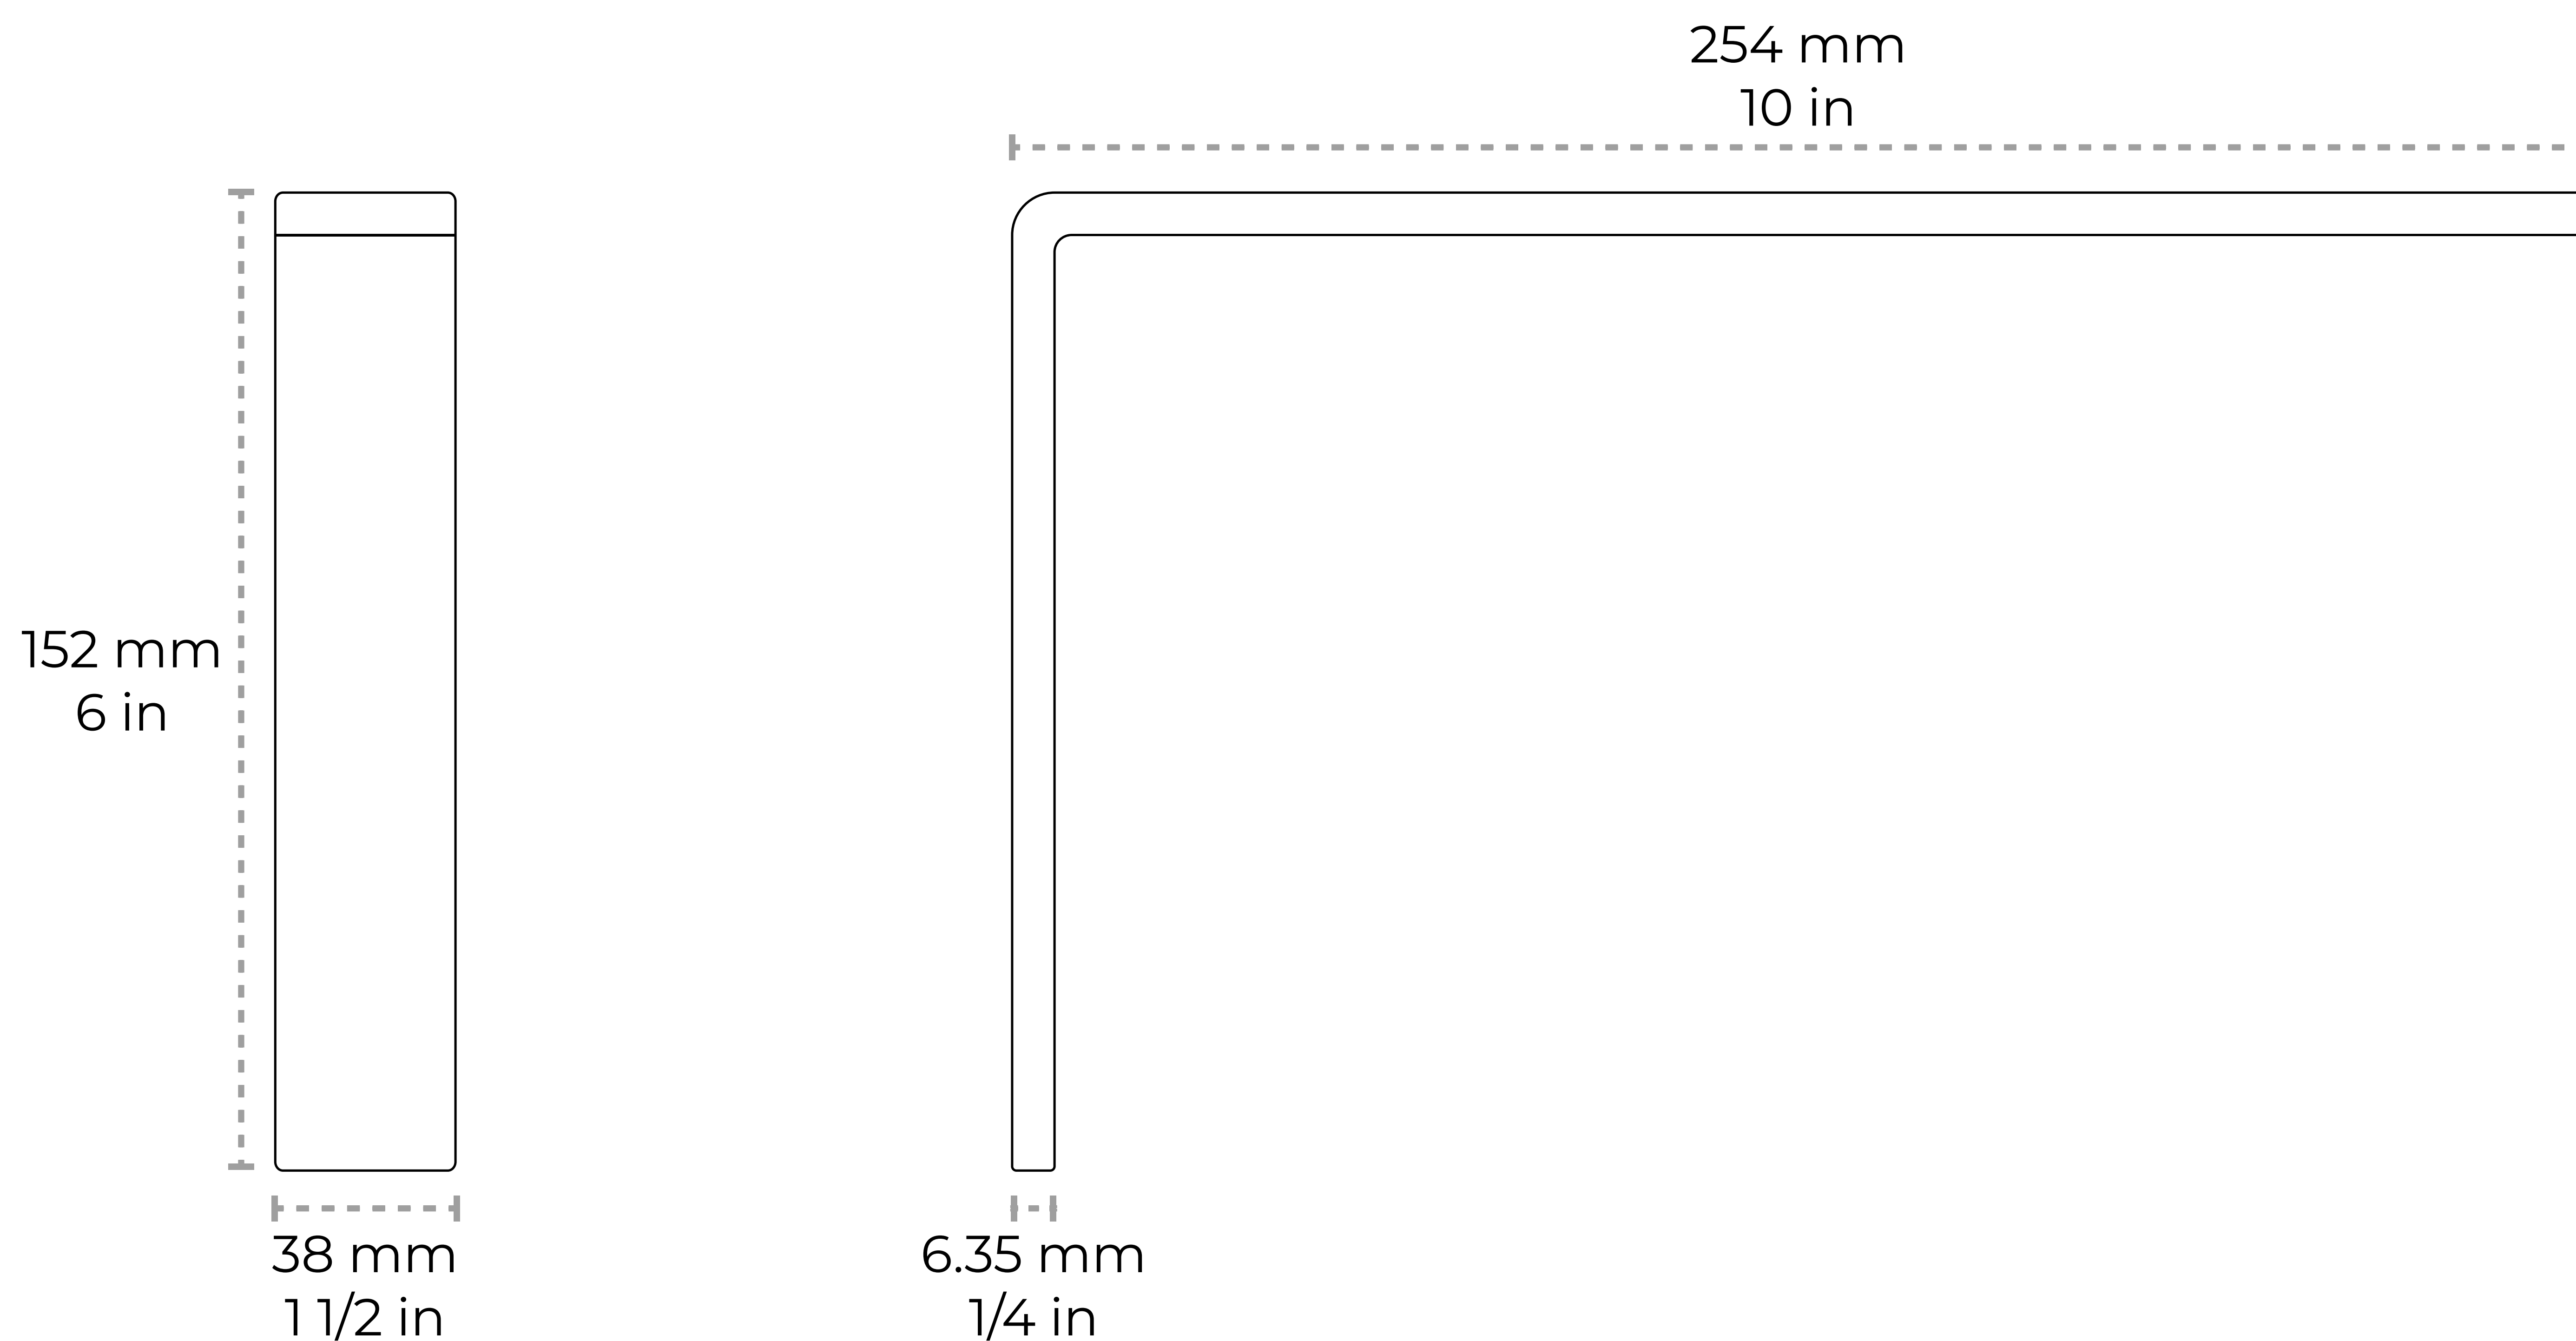

BK-IR810L-254

[L Bracket IR810L] Iron Modern Floating Shelf Bracket

Material	Iron
Weight	1.7 lbs
Measurements	Length: 152 mm 6 in Width: 38 mm 38 in Projection: 254 mm 10 in Thickness: 6.35 mm 1/4 in

Contact: