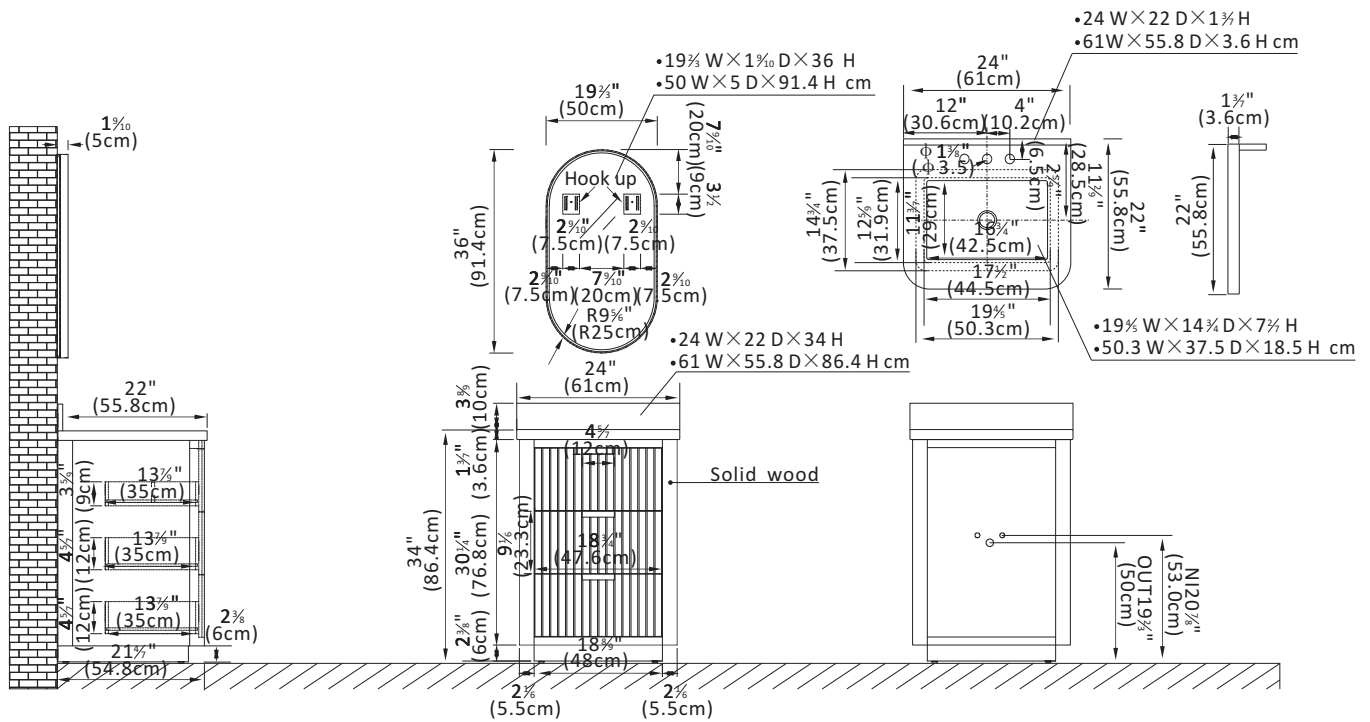

Vanity Collection

Features

- *Constructed of imported solid oak wood and plywood for superior durability and long-lasting beauty.
- *Available in your choice of a beautiful Fir Wood Black, Fir Wood White, or Fir Wood Grey finish to complement your décor.
- *Three sturdy, soft-closing dovetail drawers offer ample space for all your toiletries.
- *Adjustable wooden drawer inserts allow you to keep toiletries and other items neatly organized.
- *Brushed Gold or Matte Black hardware adds a warm touch of style and contrast against the textured wood.
- *1.4"-thick, Lightning White or Reticulated Grey composite stone top lends a fresh and contemporary look, featuring 45-degree chamfered water retaining edges all around with backsplash.
- *Bright white ceramic undermount sink with overflow blends seamlessly with the stone vanity top.
- *Single, oval, aluminum-framed mirror complements the vanity and ties it all together. (Mirror Option)
- *Countertop has a pre-drilled, standard 8-inch widespread faucet holes.
- *High-quality hardware adds a touch of classic style and stunning contrast against the textured wood.
- *Designed for easy, no-hassle plumbing and faucet installation.
- *Freestanding bathroom vanity (without back panel) comes fully assembled for your convenience.
- *1-Year Manufacturer Warranty—purchase with 100% peace of mind.

Vanity Dimensions:

Item: #704124-FB-LW/704124-FW-RG/704124-FY-LW

Cabinet: 23.2"W x 21.6"D x 32.6"H

Top: 24"W x 22"D x 1.4"H

Overall Dimensions: 24"W x 22"D x 34"H

Basin Depth: 8.3"

All specifications are subject to change without prior notice.