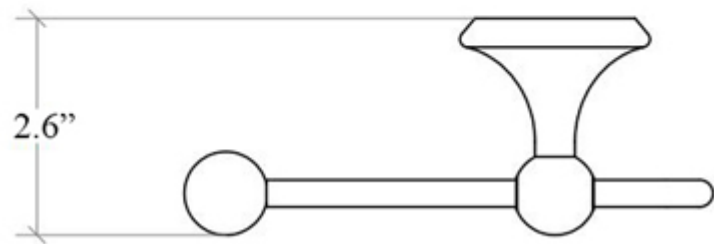

Collection Venessia	Model Venessia 52990	Dimensions Metric <i>1 inch = 2.54 cm</i> <i>1 inch = 25.4 mm</i>	 1051 Lea Drive - Collegeville, PA 19426 Tel. 215 513 9400 - Fax 610 831 0215 www.ws bathcollections.com - info@ws bathcollections.com
-------------------------------	----------------------------------	--------------------------------------------------------------------------------	---------------------------------------------------------------------------------------------------------------------------------------------------------------------------------------------------------------------------------------------------------------------------------------------------------------------------------------

Collection
Venessia

Model |
Venessia 52908

Dimensions Metric
1 inch = 2.54 cm
1 inch = 25.4 mm

WS[®]
BATH
COLLECTIONS

1051 Lea Drive - Collegeville, PA 19426
Tel. 215 513 9400 - Fax 610 831 0215
www.ws bathcollections.com - info@ws bathcollections.com

Collection
Venessia

Model |
Venessia 52914

Dimensions Metric

1 inch = 2.54 cm
1 inch = 25.4 mm

WS[®]
BATH
COLLECTIONS

1051 Lea Drive - Collegeville, PA 19426
Tel. 215 513 9400 - Fax 610 831 0215

www.ws bathcollections.com - info@ws bathcollections.com

Collection
Venessia

Model |
Venessia 52938

Dimensions Metric

1 inch = 2.54 cm
1 inch = 25.4 mm

WS[®]
BATH
COLLECTIONS

1051 Lea Drive - Collegeville, PA 19426
Tel. 215 513 9400 - Fax 610 831 0215

www.ws bathcollections.com - info@ws bathcollections.com