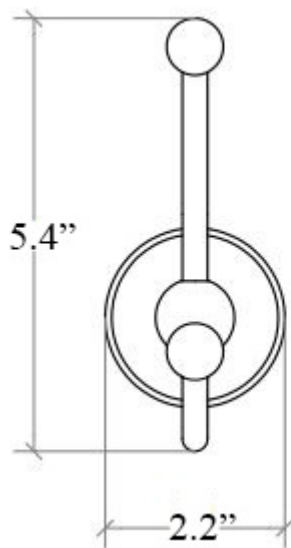

Collection Venessia	Model Venessia 52990	Dimensions Metric <i>1 inch = 2.54 cm</i> <i>1 inch = 25.4 mm</i>	 1051 Lea Drive - Collegeville, PA 19426 Tel. 215 513 9400 - Fax 610 831 0215 www.ws bathcollections.com - info@ws bathcollections.com
-------------------------------	----------------------------------	--------------------------------------------------------------------------------	---------------------------------------------------------------------------------------------------------------------------------------------------------------------------------------------------------------------------------------------------------------------------------------------------------------------------------------

Collection
Venessia

Model |
Venessia 52908

Dimensions Metric
1 inch = 2.54 cm
1 inch = 25.4 mm

WS[®]
BATH
COLLECTIONS

1051 Lea Drive - Collegeville, PA 19426
Tel. 215 513 9400 - Fax 610 831 0215
www.ws bathcollections.com - info@ws bathcollections.com

Collection
Venessia

Model |
Venessia 52914

Dimensions Metric

1 inch = 2.54 cm
1 inch = 25.4 mm

WS[®]
BATH
COLLECTIONS

1051 Lea Drive - Collegeville, PA 19426
Tel. 215 513 9400 - Fax 610 831 0215

www.ws bathcollections.com - info@ws bathcollections.com

Collection
Venessia

Model |
Venessia 52938

Dimensions Metric

1 inch = 2.54 cm
1 inch = 25.4 mm

WS[®]
BATH
COLLECTIONS

1051 Lea Drive - Collegeville, PA 19426
Tel. 215 513 9400 - Fax 610 831 0215

www.ws bathcollections.com - info@ws bathcollections.com