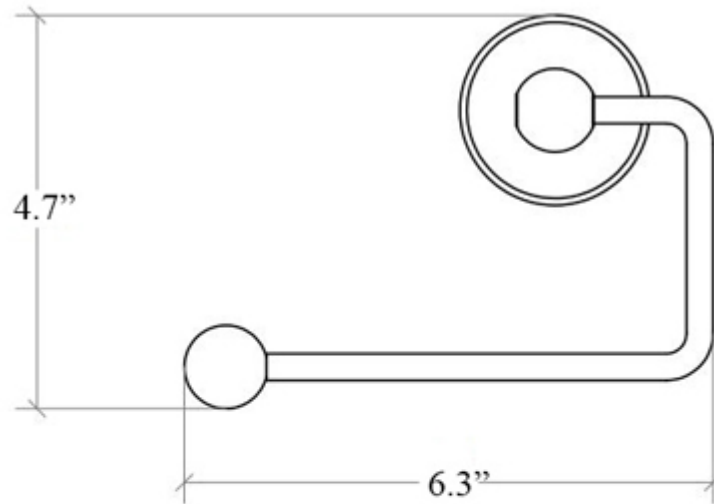

Collection Venessia	Model Venessia 52990	Dimensions Metric <i>1 inch = 2.54 cm</i> <i>1 inch = 25.4 mm</i>	 1051 Lea Drive - Collegeville, PA 19426 Tel. 215 513 9400 - Fax 610 831 0215 www.ws bathcollections.com - info@ws bathcollections.com
-------------------------------	----------------------------------	--------------------------------------------------------------------------------	---------------------------------------------------------------------------------------------------------------------------------------------------------------------------------------------------------------------------------------------------------------------------------------------------------------------------------------

Collection
Venessia

Model |
Venessia 52908

Dimensions Metric
1 inch = 2.54 cm
1 inch = 25.4 mm

WS[®]
BATH
COLLECTIONS

1051 Lea Drive - Collegeville, PA 19426
Tel. 215 513 9400 - Fax 610 831 0215
www.ws bathcollections.com - info@ws bathcollections.com

Collection
Venessia

Model |
Venessia 52914

Dimensions Metric

1 inch = 2.54 cm
1 inch = 25.4 mm

WS[®]
BATH
COLLECTIONS

1051 Lea Drive - Collegeville, PA 19426
Tel. 215 513 9400 - Fax 610 831 0215

www.ws bathcollections.com - info@ws bathcollections.com

Collection
Venessia

Model |
Venessia 52938

Dimensions Metric

1 inch = 2.54 cm
1 inch = 25.4 mm

WS[®]
BATH
COLLECTIONS

1051 Lea Drive - Collegeville, PA 19426
Tel. 215 513 9400 - Fax 610 831 0215

www.ws bathcollections.com - info@ws bathcollections.com