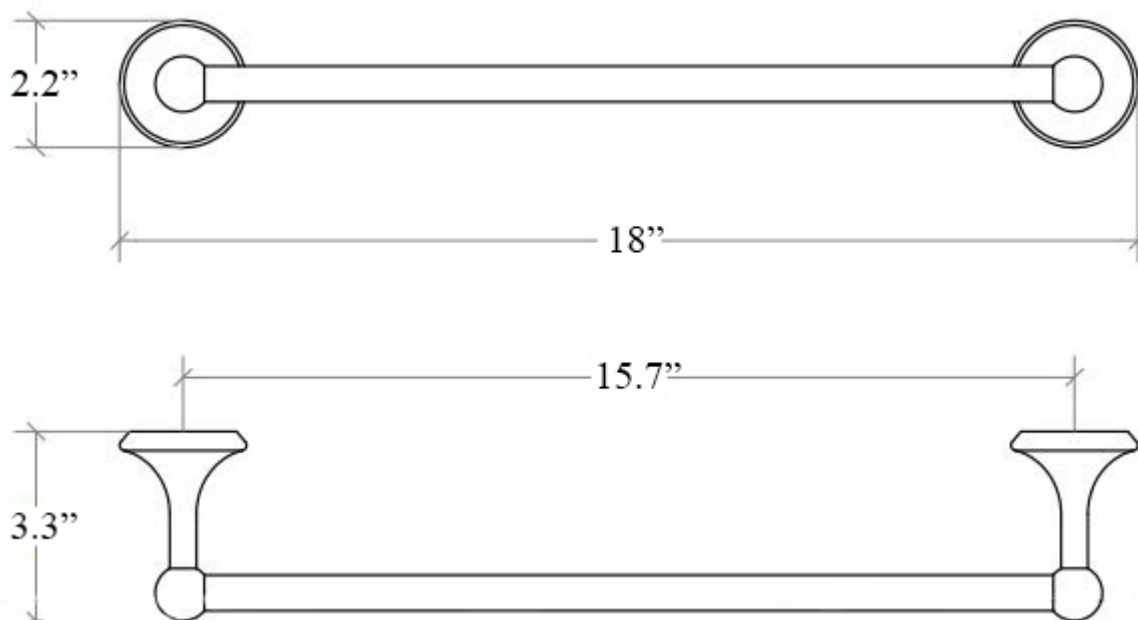

Collection Venessia	Model Venessia 52990	Dimensions Metric <i>1 inch = 2.54 cm</i> <i>1 inch = 25.4 mm</i>	 1051 Lea Drive - Collegeville, PA 19426 Tel. 215 513 9400 - Fax 610 831 0215 www.ws bathcollections.com - info@ws bathcollections.com
-------------------------------	----------------------------------	--------------------------------------------------------------------------------	---------------------------------------------------------------------------------------------------------------------------------------------------------------------------------------------------------------------------------------------------------------------------------------------------------------------------------------

Collection
Venessia

Model |
Venessia 52908

Dimensions Metric
1 inch = 2.54 cm
1 inch = 25.4 mm

WS[®]
BATH
COLLECTIONS

1051 Lea Drive - Collegeville, PA 19426
Tel. 215 513 9400 - Fax 610 831 0215
www.ws bathcollections.com - info@ws bathcollections.com

Collection
Venessia

Model |
Venessia 52914

Dimensions Metric

1 inch = 2.54 cm
1 inch = 25.4 mm

WS[®]
BATH
COLLECTIONS

1051 Lea Drive - Collegeville, PA 19426
Tel. 215 513 9400 - Fax 610 831 0215

www.ws bathcollections.com - info@ws bathcollections.com

Collection
Venessia

Model |
Venessia 52938

Dimensions Metric

1 inch = 2.54 cm
1 inch = 25.4 mm

WS[®]
BATH
COLLECTIONS

1051 Lea Drive - Collegeville, PA 19426
Tel. 215 513 9400 - Fax 610 831 0215

www.ws bathcollections.com - info@ws bathcollections.com