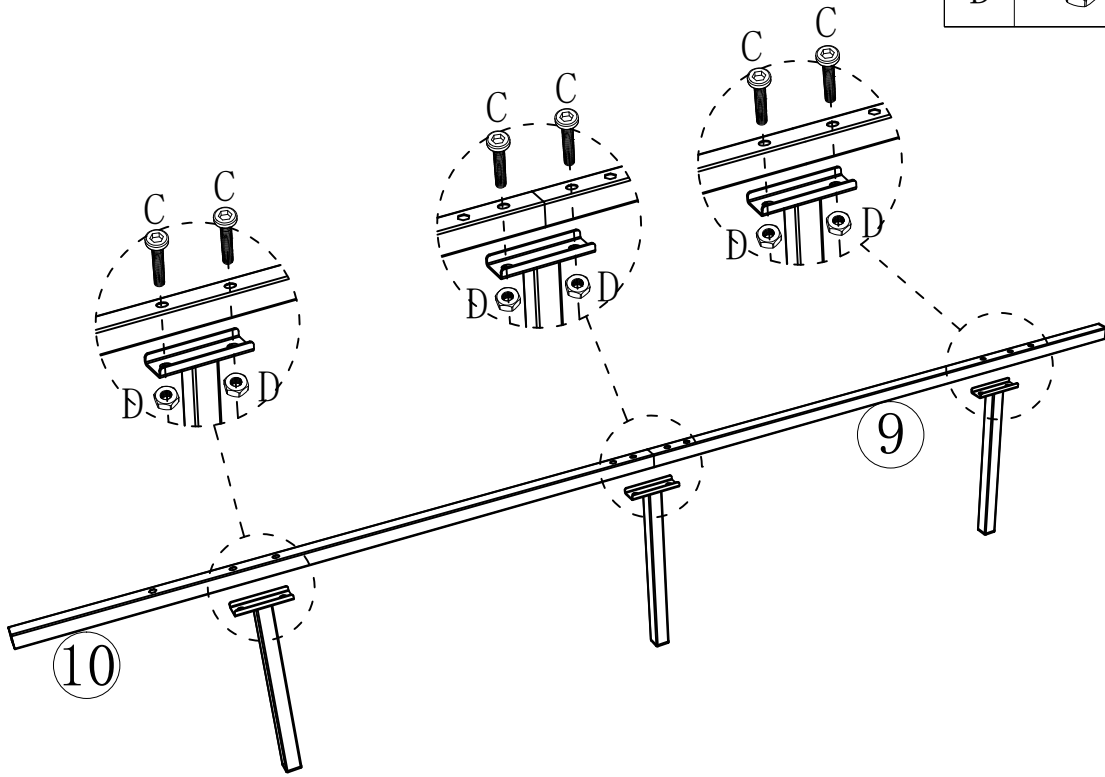

B  M6\*25mm 8pcs

C		M6*40mm	8pcs
---	---	---------	------

When installing, please DO NOT to tighten the screws immediately! You need to make sure that all the screws are secured to 80%, then tighten them! (In order to aim all the screw holes)

7

C  M6\*40mm 6pcsD  M6 6pcs

8

E  M6\*45mm 3pcs

D		M6	4pcs
E		M6*45mm	4pcs
N			2pcs

F		M8*20mm	4pcs
G		M8*35mm	4pcs
H		M8	4pcs
I		M8	4pcs

B		M6*25mm	4pcs
C		M6*40mm	8pcs

When installing, please DO NOT to tighten the screws immediately! You need to make sure that all the screws are secured to 80%, then tighten them! (In order to aim all the screw holes)

15

J		M4*10mm	2pcs
K			1pcs

16

M			3pcs
---	---	--	------

Plug this LED light strip directly into the USB port.