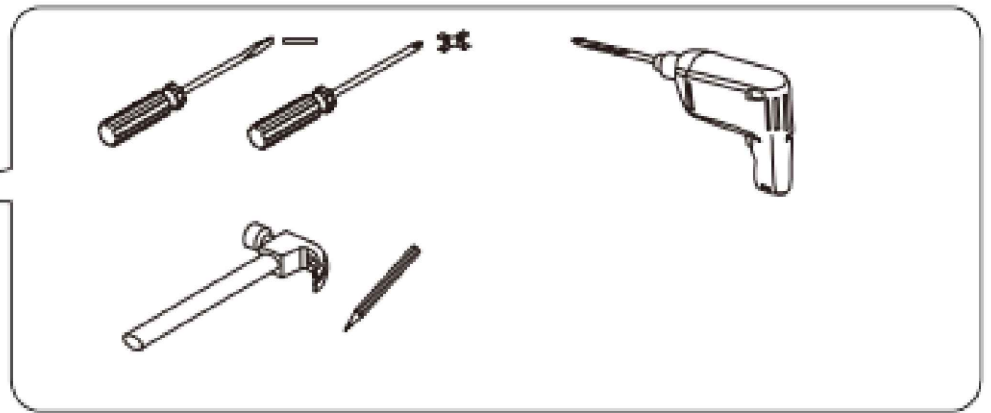

## Warning

- The product must be installed and used according to the steps and recommendations in the instructions. The seller assumes no responsibility for any injury or damage caused by improper assembly or improper use by the user.
- Children are not allowed to assemble this product. During assembly, all small parts should be kept out of the reach of children to avoid swallowing or inhaling and related injuries.
- Please keep plastic packaging away from children to avoid choking hazards when playing.
- Please wear gloves during assembly/disassembly to avoid cuts.
- Please assemble the product on a spacious area and do not place the unpacked product directly on the floor to avoid damage.
- Please avoid long-term moisture to prevent mold and deformation.
- Please keep the product away from sharp objects and corrosive substances.
- Please check the tightness of the screws regularly during use. Re-tighten loose screws to ensure structural integrity.
- Depending on the type of furniture and the environment in which it is used, consider using fasteners to secure the furniture to the wall or other objects to prevent it from tipping over.
- Place the product on a flat and stable surface during use

15

J		M4*10mm	2pcs
K			1pcs

16

M			3pcs
---	---	--	------

Plug this LED light strip directly into the USB port.