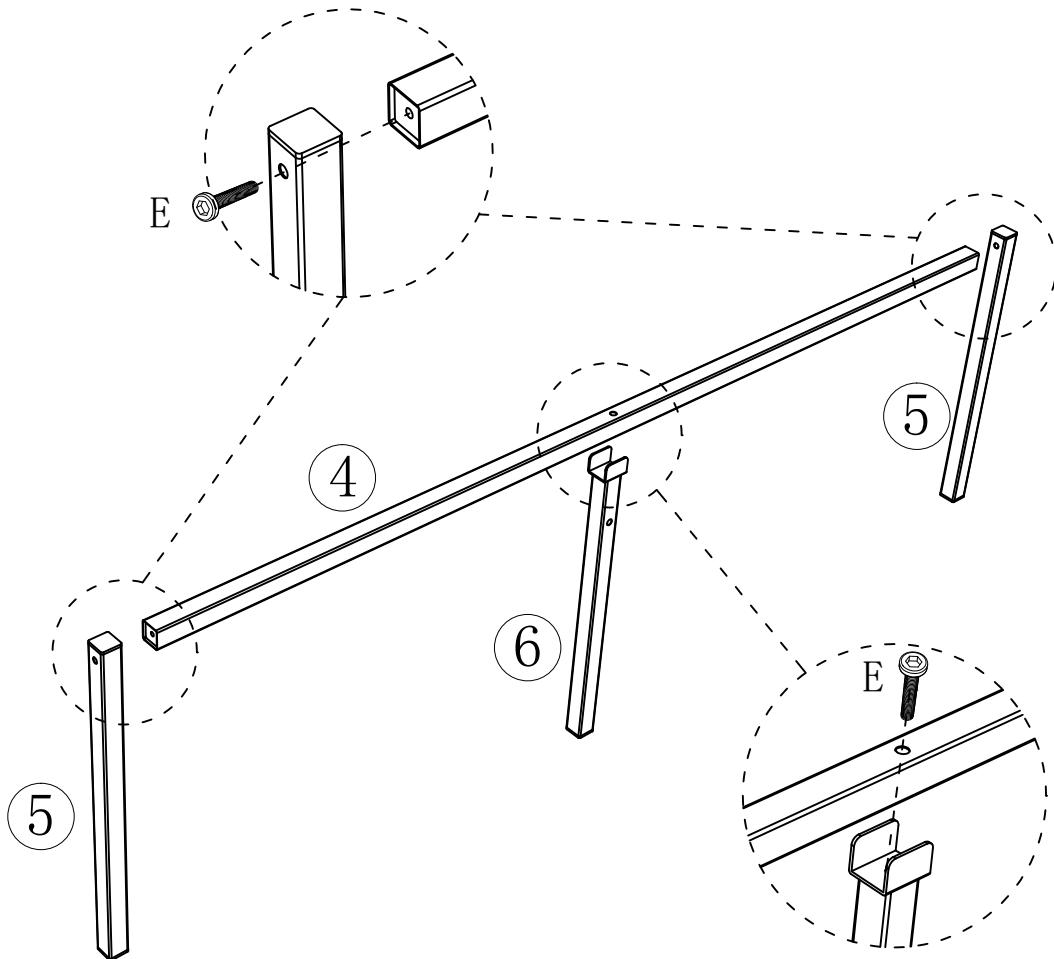

B  M6\*25mm 8pcs

C		M6*40mm	8pcs
---	---	---------	------

When installing, please DO NOT to tighten the screws immediately! You need to make sure that all the screws are secured to 80%, then tighten them! (In order to aim all the screw holes)

7

C  M6\*40mm 6pcsD  M6 6pcs

8

E  M6\*45mm 3pcs

D		M6	4pcs
E		M6*45mm	4pcs
N			2pcs

F		M8*20mm	4pcs
G		M8*35mm	4pcs
H		M8	4pcs
I		M8	4pcs

B		M6*25mm	4pcs
C		M6*40mm	8pcs

When installing, please DO NOT to tighten the screws immediately! You need to make sure that all the screws are secured to 80%, then tighten them! (In order to aim all the screw holes)

15

J		M4*10mm	2pcs
K			1pcs

16

M			3pcs
---	---	--	------

Plug this LED light strip directly into the USB port.