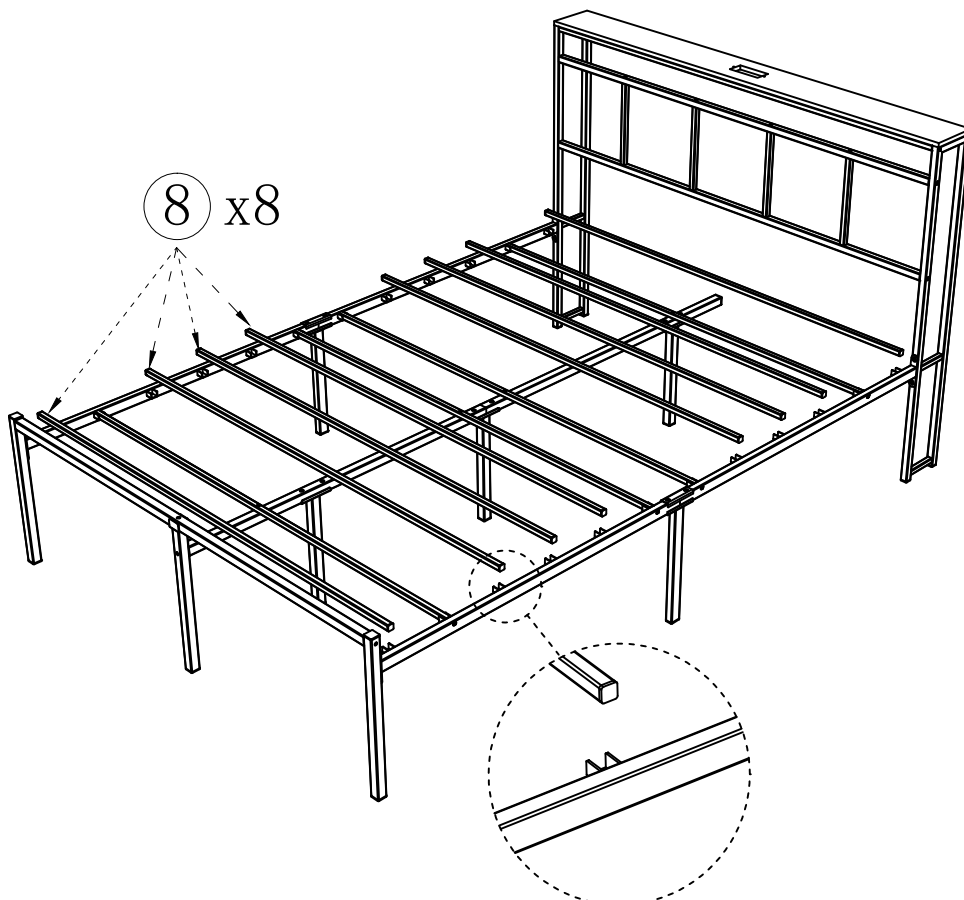

15

J		M4*10mm	2pcs
K			1pcs

16

M			3pcs
---	---	--	------

Plug this LED light strip directly into the USB port.