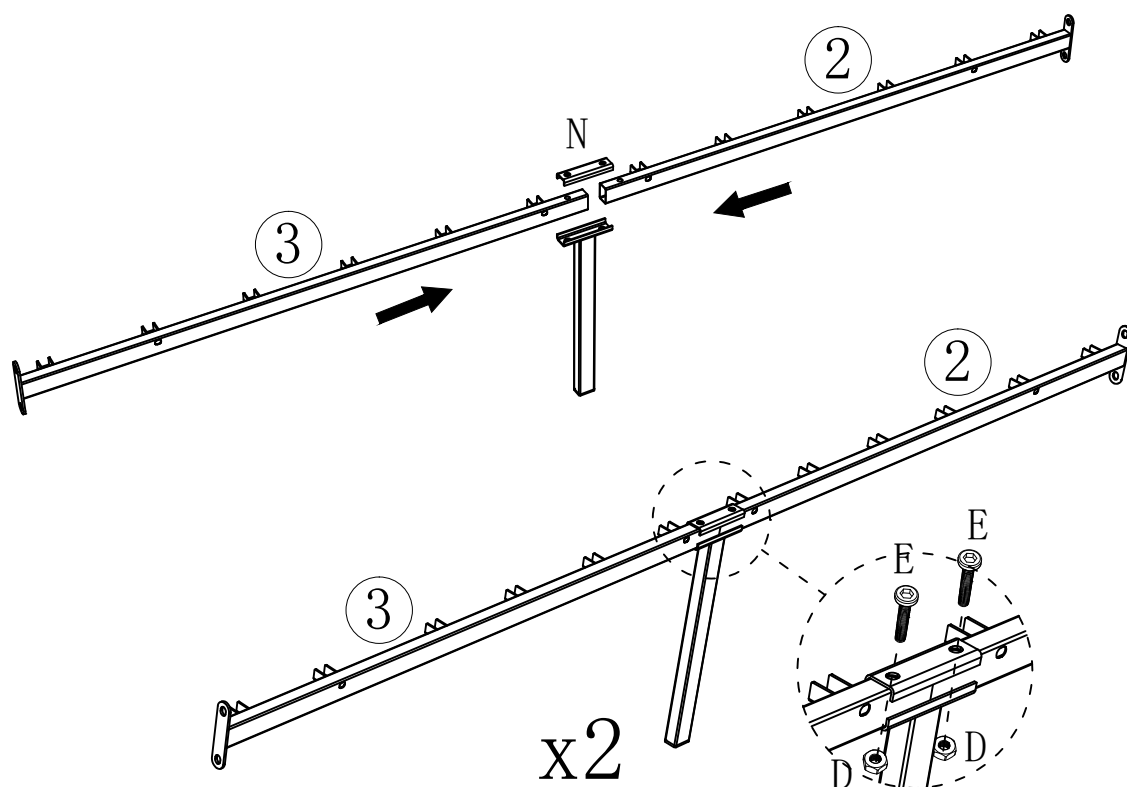

B  M6\*25mm 8pcs

C		M6*40mm	8pcs
---	---	---------	------

When installing, please DO NOT to tighten the screws immediately! You need to make sure that all the screws are secured to 80%, then tighten them! (In order to aim all the screw holes)

7

C  M6\*40mm 6pcsD  M6 6pcs

8

E  M6\*45mm 3pcs

D		M6	4pcs
E		M6*45mm	4pcs
N			2pcs

F		M8*20mm	4pcs
G		M8*35mm	4pcs
H		M8	4pcs
I		M8	4pcs

B		M6*25mm	4pcs
C		M6*40mm	8pcs

When installing, please DO NOT to tighten the screws immediately! You need to make sure that all the screws are secured to 80%, then tighten them! (In order to aim all the screw holes)

15

J		M4*10mm	2pcs
K			1pcs

16

M			3pcs
---	---	--	------

Plug this LED light strip directly into the USB port.