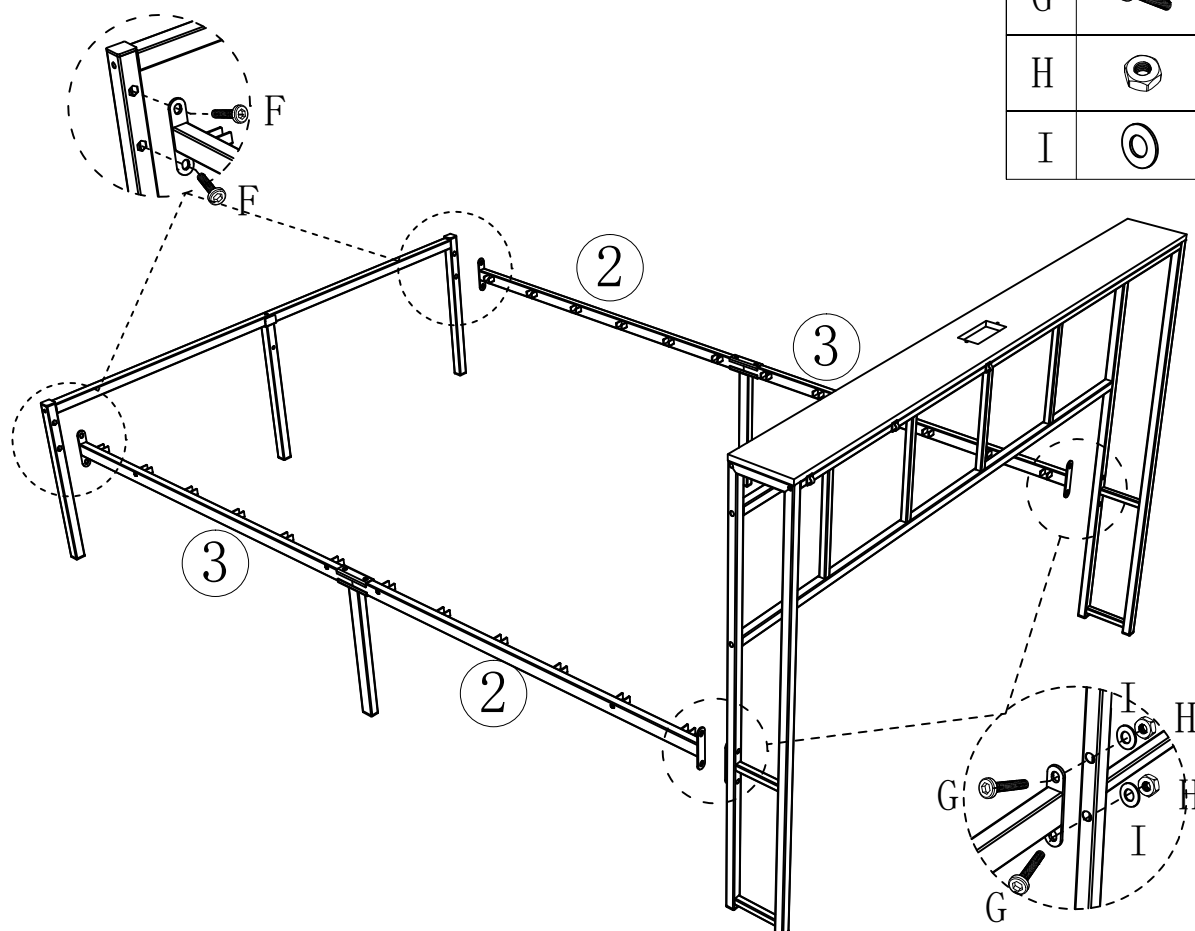

7

C  M6\*40mm 6pcsD  M6 6pcs

8

E  M6\*45mm 3pcs

D		M6	4pcs
E		M6*45mm	4pcs
N			2pcs

F		M8*20mm	4pcs
G		M8*35mm	4pcs
H		M8	4pcs
I		M8	4pcs

B		M6*25mm	4pcs
C		M6*40mm	8pcs

When installing, please DO NOT to tighten the screws immediately! You need to make sure that all the screws are secured to 80%, then tighten them! (In order to aim all the screw holes)

15

J		M4*10mm	2pcs
K			1pcs

16

M			3pcs
---	---	--	------

Plug this LED light strip directly into the USB port.