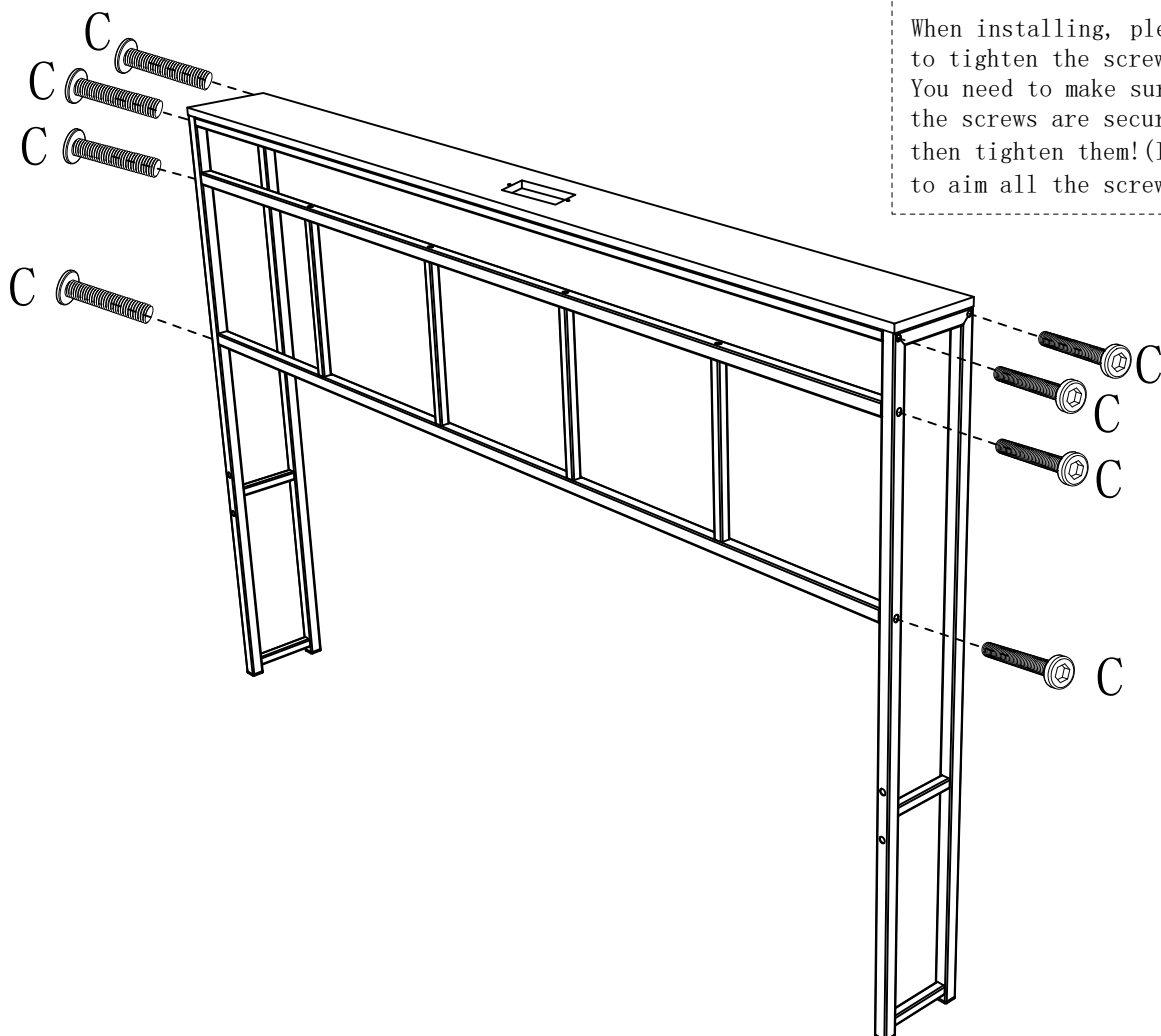

When installing, please DO NOT to tighten the screws immediately! You need to make sure that all the screws are secured to 80%, then tighten them! (In order to aim all the screw holes)