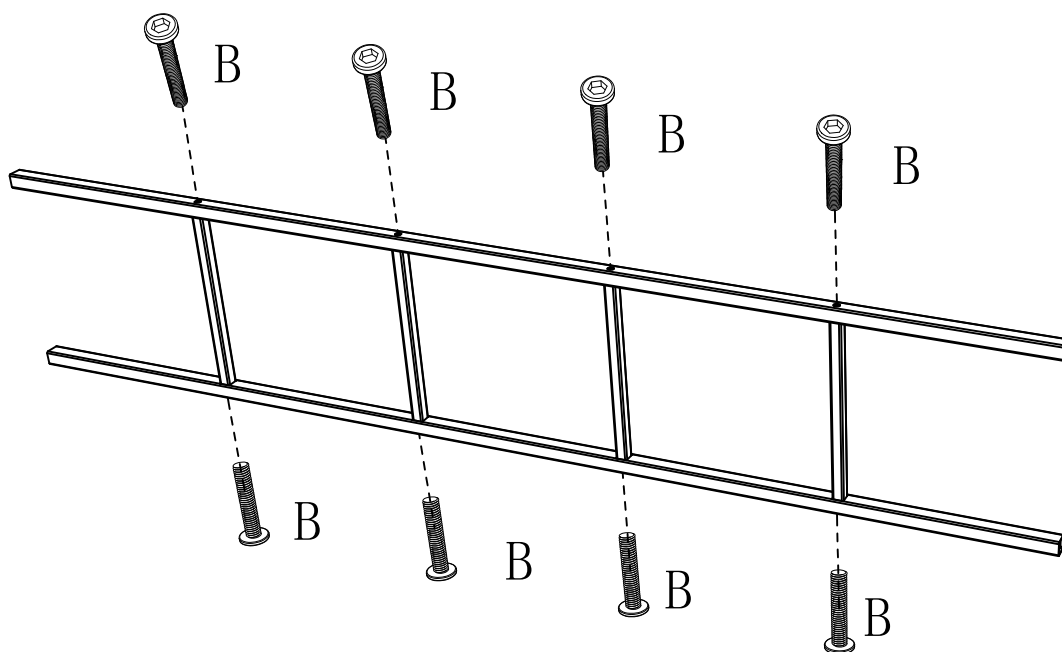

1

A

M4\*25mm 8pcs

2

L

1pcs

3

4

B  M6\*25mm 8pcs

C		M6*40mm	8pcs
---	---	---------	------

When installing, please DO NOT to tighten the screws immediately! You need to make sure that all the screws are secured to 80%, then tighten them! (In order to aim all the screw holes)

15

J		M4*10mm	2pcs
K			1pcs

16

M			3pcs
---	---	--	------

Plug this LED light strip directly into the USB port.