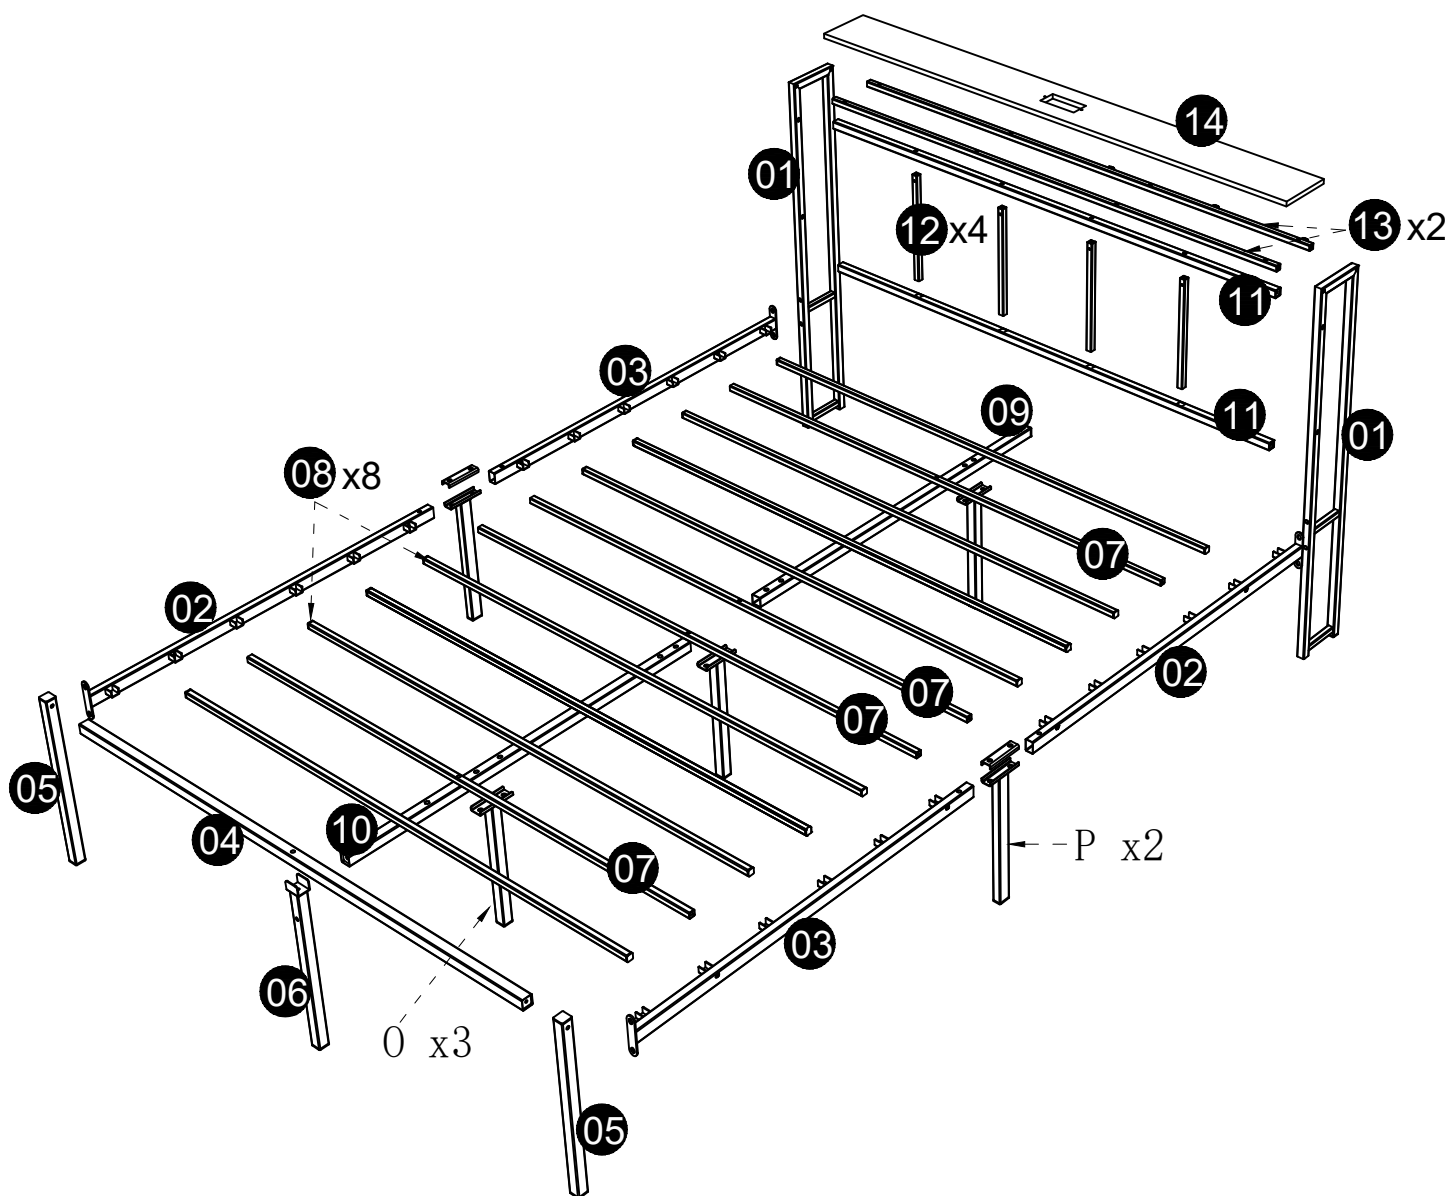

Note:

1. Should be assembled on flat ground to keep balance.
2. Before completing the installation, do not tighten the screws.

It needs at least two people to install.

Before starting the assembly, you must read the whole manual and follow the instructions

15

J		M4*10mm	2pcs
K			1pcs

16

M			3pcs
---	---	--	------

Plug this LED light strip directly into the USB port.