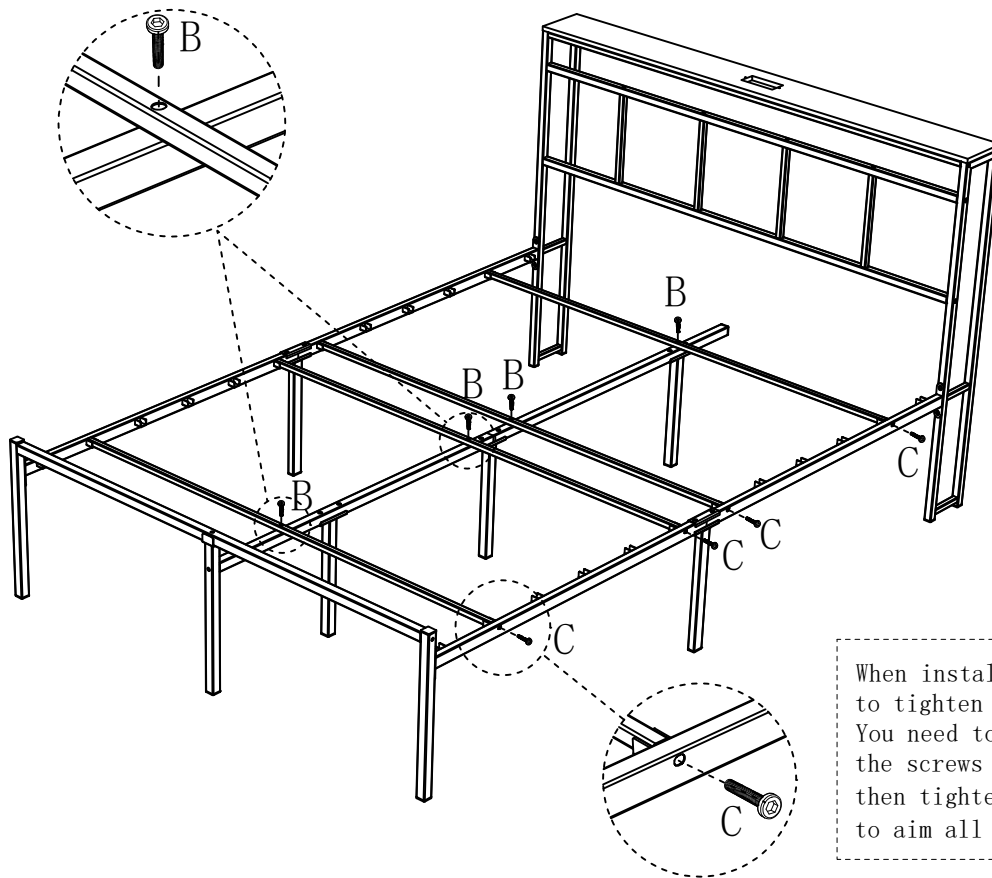

B		M6*25mm	4pcs
C		M6*40mm	8pcs

When installing, please DO NOT to tighten the screws immediately! You need to make sure that all the screws are secured to 80%, then tighten them! (In order to aim all the screw holes)