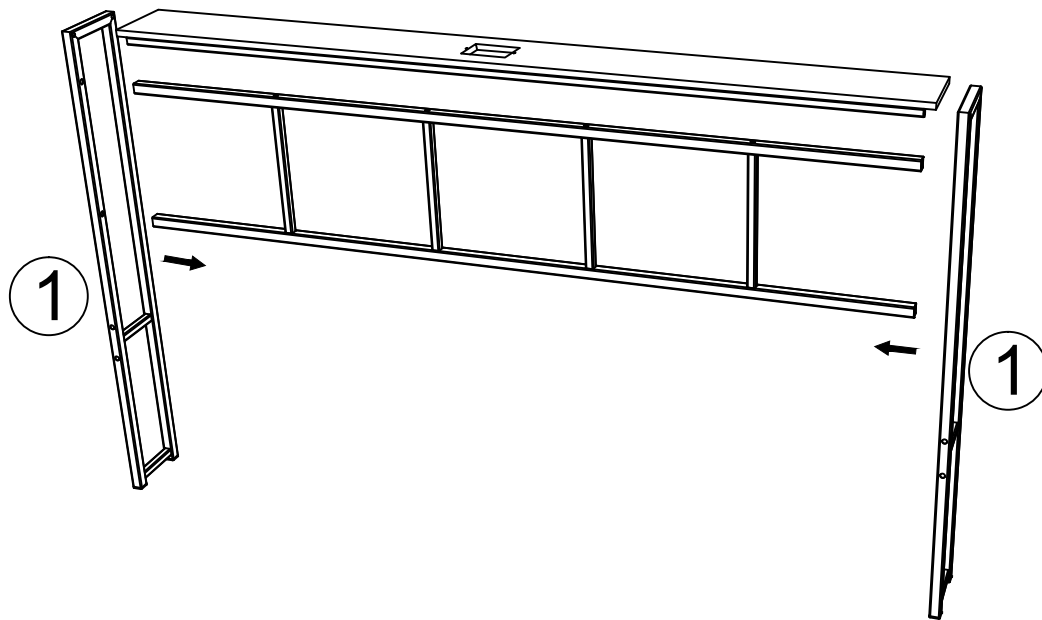

C		M6*40mm	8pcs