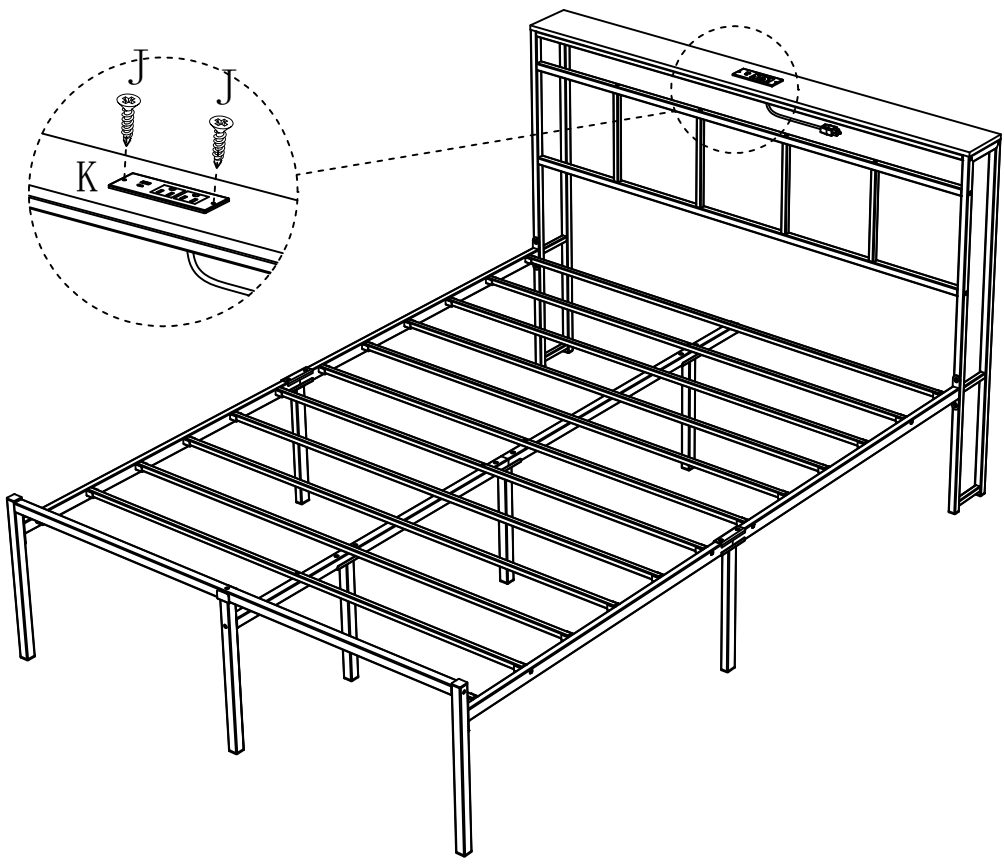

15

J		M4*10mm	2pcs
K			1pcs

16

M			3pcs
---	---	--	------

Plug this LED light strip directly into the USB port.