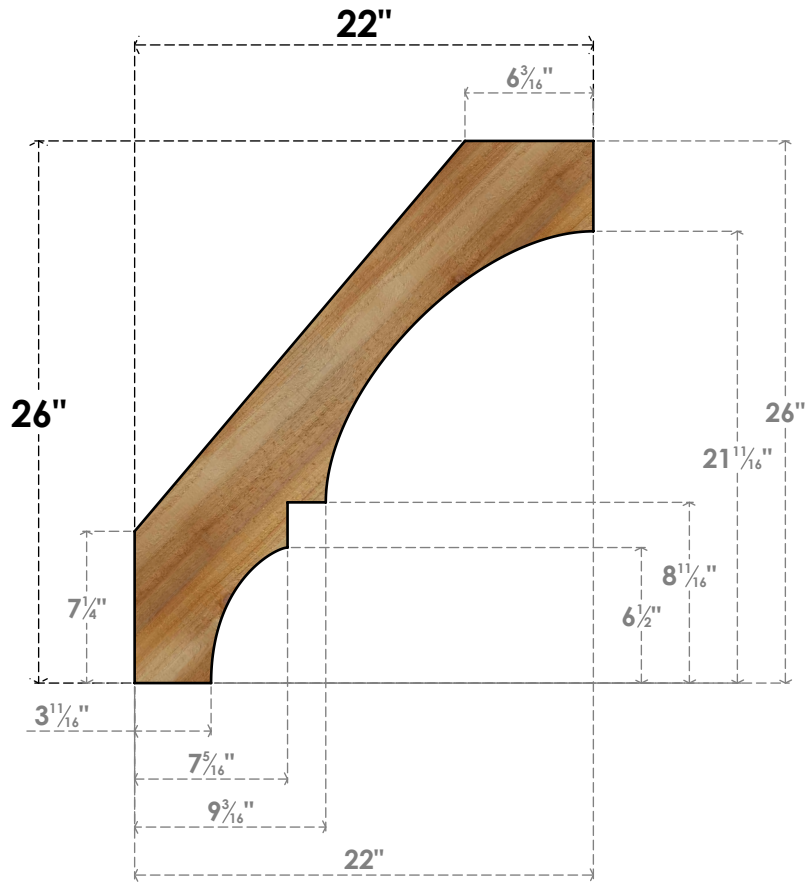

BRC06X22X26BOA00RWR

6"W X 22"D X 26"H BALBOA ROUGH SAWN BRACE, WESTERN RED CEDAR

SIDE

FRONT

EKENA MILLWORK
 2300 WEST MAIN ST.
 CLARKSVILLE, TX 75426
 TOLL FREE: 866-607-0453
 WWW.EKENAMILLWORK.COM

NOTES

1. INSTALLATION TO BE COMPLETED IN ACCORDANCE WITH MANUFACTURER'S SPECIFICATIONS.
2. DRAWING MAY NOT BE TO SCALE
3. THIS DRAWING IS INTENDED FOR DESIGN AND PLANNING PURPOSES ONLY.
4. ALL INFORMATION CONTAINED HEREIN WAS CURRENT AT THE TIME OF DEVELOPMENT BUT MUST BE REVIEWED AND APPROVED BY THE PRODUCT MANUFACTURER TO BE CONSIDERED ACCURATE.
5. PRODUCTS ARE NOT KILN DRIED. THIS ITEM IS UNIQUE AND WILL CONTAIN THE NATURAL VARIATIONS THAT THE WOOD SPECIES OFFERS. THIS MAY RESULT IN VARIATIONS UP TO 1/4"