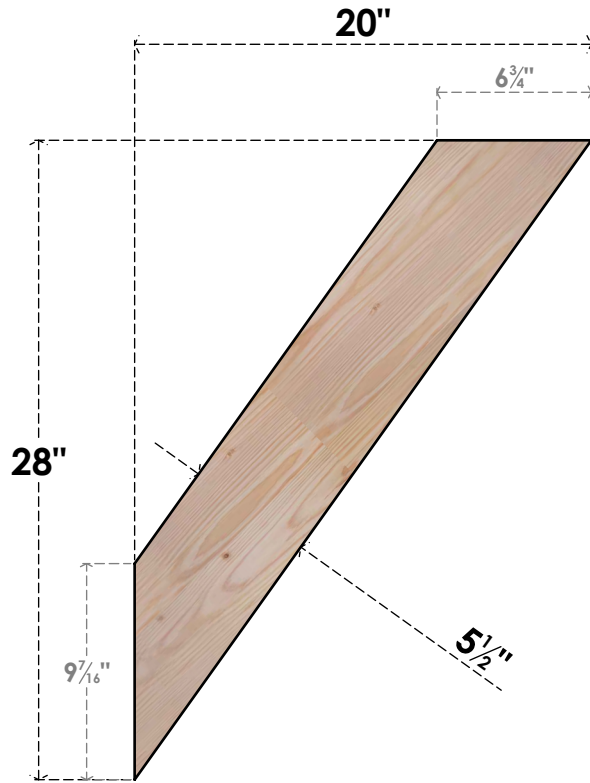

BRC06X20X28TRA00SDF

5 1/2"W X 20"D X 28"H TRADITIONAL SMOOTH BRACE, DOUGLAS FIR

SIDE

FRONT

EKENA MILLWORK
 2300 WEST MAIN ST.
 CLARKSVILLE, TX 75426
 TOLL FREE: 866-607-0453
 WWW.EKENAMILLWORK.COM

NOTES

1. INSTALLATION TO BE COMPLETED IN ACCORDANCE WITH MANUFACTURER'S SPECIFICATIONS.
2. DRAWING MAY NOT BE TO SCALE
3. THIS DRAWING IS INTENDED FOR DESIGN AND PLANNING PURPOSES ONLY.
4. ALL INFORMATION CONTAINED HEREIN WAS CURRENT AT THE TIME OF DEVELOPMENT BUT MUST BE REVIEWED AND APPROVED BY THE PRODUCT MANUFACTURER TO BE CONSIDERED ACCURATE.
5. PRODUCTS ARE NOT KILN DRIED. THIS ITEM IS UNIQUE AND WILL CONTAIN THE NATURAL VARIATIONS THAT THE WOOD SPECIES OFFERS. THIS MAY RESULT IN VARIATIONS UP TO 1/4"