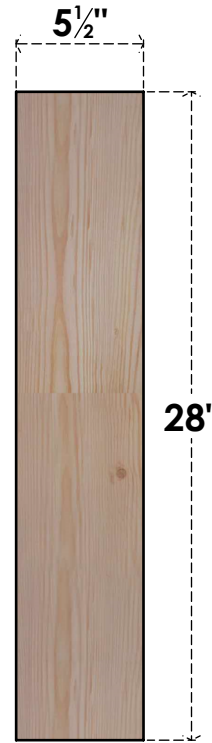

BRC06X20X28TRA00SDF

5 1/2"W X 20"D X 28"H TRADITIONAL SMOOTH BRACE, DOUGLAS FIR

SIDE

FRONT

EKENA MILLWORK
 2300 WEST MAIN ST.
 CLARKSVILLE, TX 75426
 TOLL FREE: 866-607-0453
 WWW.EKENAMILLWORK.COM

NOTES

1. INSTALLATION TO BE COMPLETED IN ACCORDANCE WITH MANUFACTURER'S SPECIFICATIONS.
2. DRAWING MAY NOT BE TO SCALE
3. THIS DRAWING IS INTENDED FOR DESIGN AND PLANNING PURPOSES ONLY.
4. ALL INFORMATION CONTAINED HEREIN WAS CURRENT AT THE TIME OF DEVELOPMENT BUT MUST BE REVIEWED AND APPROVED BY THE PRODUCT MANUFACTURER TO BE CONSIDERED ACCURATE.
5. PRODUCTS ARE NOT KILN DRIED. THIS ITEM IS UNIQUE AND WILL CONTAIN THE NATURAL VARIATIONS THAT THE WOOD SPECIES OFFERS. THIS MAY RESULT IN VARIATIONS UP TO 1/4"