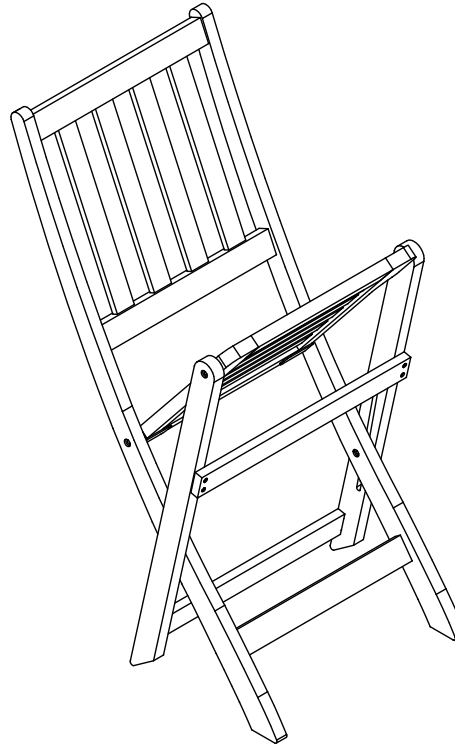

PREPARATION

Before beginning assembly of product, make sure all parts are present. Compare parts with package contents list and hardware contents list. If any part is missing or damaged, do not attempt to assemble the product.

Estimated Assembly Time: 10 minutes.

Tools Required for Assembly (included): Allen Key

1

2

3

Step 1

Step 2

Step 3