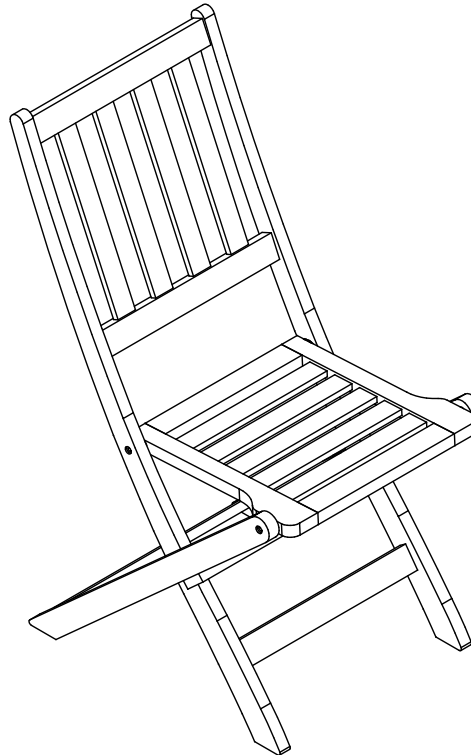

Weight Capacity : 600 Ibs

Warning : Do not stand on chair

Warning : Do not over torque bolts / screws

Product Dimensions: 18.5" W x 24.4" D x 36.6" H

PREPARATION

Before beginning assembly of product, make sure all parts are present. Compare parts with package contents list and hardware contents list. If any part is missing or damaged, do not attempt to assemble the product.