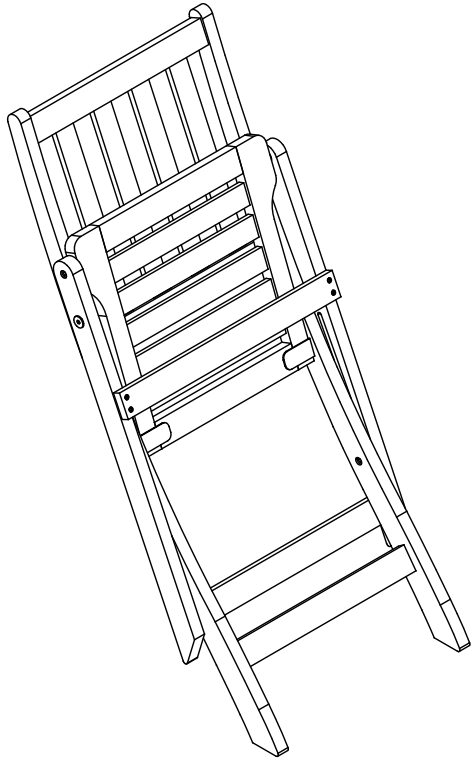

PREPARATION

Before beginning assembly of product, make sure all parts are present. Compare parts with package contents list and hardware contents list. If any part is missing or damaged, do not attempt to assemble the product.

Estimated Assembly Time: 10 minutes.

Tools Required for Assembly (included): Allen Key

1