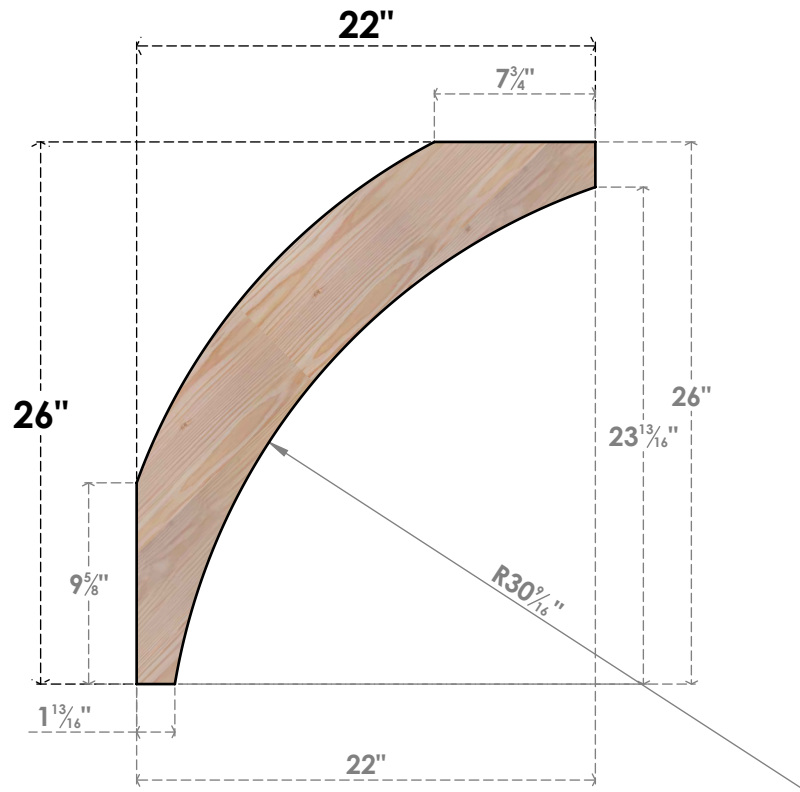

BRC06X22X26THR00SDF

5 1/2"W X 22"D X 26"H THORTON SMOOTH BRACE, DOUGLAS FIR

SIDE

FRONT

EKENA MILLWORK
 2300 WEST MAIN ST.
 CLARKSVILLE, TX 75426
 TOLL FREE: 866-607-0453
 WWW.EKENAMILLWORK.COM

NOTES

1. INSTALLATION TO BE COMPLETED IN ACCORDANCE WITH MANUFACTURER'S SPECIFICATIONS.
2. DRAWING MAY NOT BE TO SCALE
3. THIS DRAWING IS INTENDED FOR DESIGN AND PLANNING PURPOSES ONLY.
4. ALL INFORMATION CONTAINED HEREIN WAS CURRENT AT THE TIME OF DEVELOPMENT BUT MUST BE REVIEWED AND APPROVED BY THE PRODUCT MANUFACTURER TO BE CONSIDERED ACCURATE.
5. PRODUCTS ARE NOT KILN DRIED. THIS ITEM IS UNIQUE AND WILL CONTAIN THE NATURAL VARIATIONS THAT THE WOOD SPECIES OFFERS. THIS MAY RESULT IN VARIATIONS UP TO 1/4"