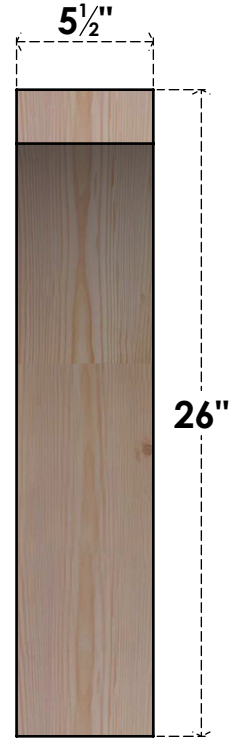

BRC06X22X26THR00SDF

5 1/2"W X 22"D X 26"H THORTON SMOOTH BRACE, DOUGLAS FIR

SIDE

FRONT

EKENA MILLWORK
 2300 WEST MAIN ST.
 CLARKSVILLE, TX 75426
 TOLL FREE: 866-607-0453
 WWW.EKENAMILLWORK.COM

NOTES

1. INSTALLATION TO BE COMPLETED IN ACCORDANCE WITH MANUFACTURER'S SPECIFICATIONS.
2. DRAWING MAY NOT BE TO SCALE
3. THIS DRAWING IS INTENDED FOR DESIGN AND PLANNING PURPOSES ONLY.
4. ALL INFORMATION CONTAINED HEREIN WAS CURRENT AT THE TIME OF DEVELOPMENT BUT MUST BE REVIEWED AND APPROVED BY THE PRODUCT MANUFACTURER TO BE CONSIDERED ACCURATE.
5. PRODUCTS ARE NOT KILN DRIED. THIS ITEM IS UNIQUE AND WILL CONTAIN THE NATURAL VARIATIONS THAT THE WOOD SPECIES OFFERS. THIS MAY RESULT IN VARIATIONS UP TO 1/4"