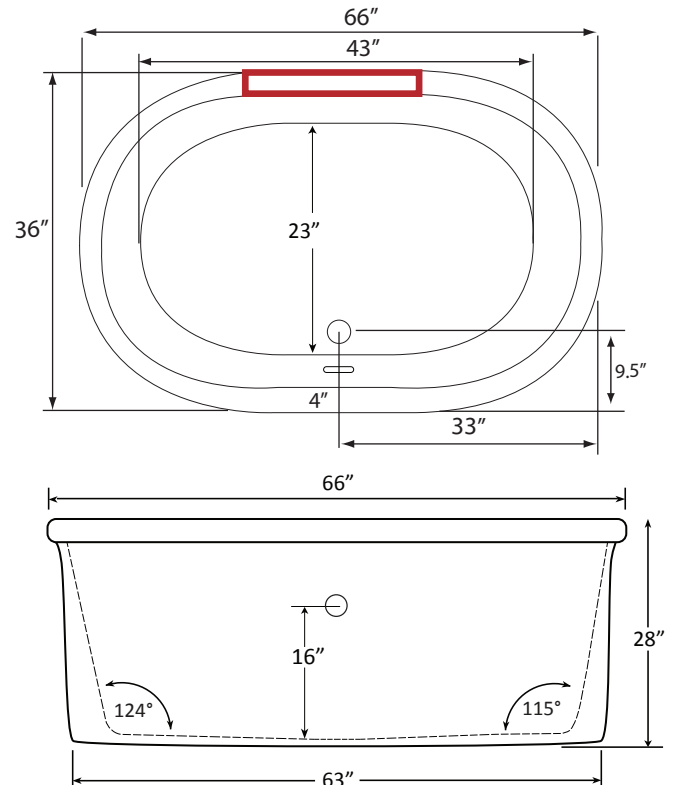

Oval 6636SD | Bathtub Only

Product Number: WFBUDROT06636SDFS 66" x 36" x 28"

STANDARD & OPTIONAL ACCESSORIES

DRAINS OPTIONAL

- Bath Drain: Pop up: White
- In Floor Drain EZ Fast Connect

FAUCET INFORMATION

- Tub Deck Mount Faucet Location
- Floor mount (not included)
- Floor mount verify spout distance

TECHNICAL SPECIFICATIONS

Side drain

Deck Mount Faucet Location

Specifications and features are subject to change without notice and are + .25". All final measurements should be taken from tub on site.

HydroMassage Products LLC • 303-341-1845 • Fax: 303-341-1850 • www.hydromassageproducts.com