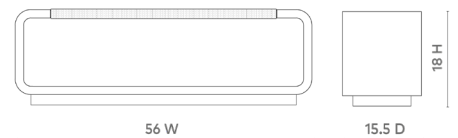

### **EMM-300-94**

56w x 15.5d x 18h

Clear Lacquered Wood and Veneers

Weaved Rope

SCANITFORMOREDETAILS

**VILLA & HOUSE**  
www.VandH.com