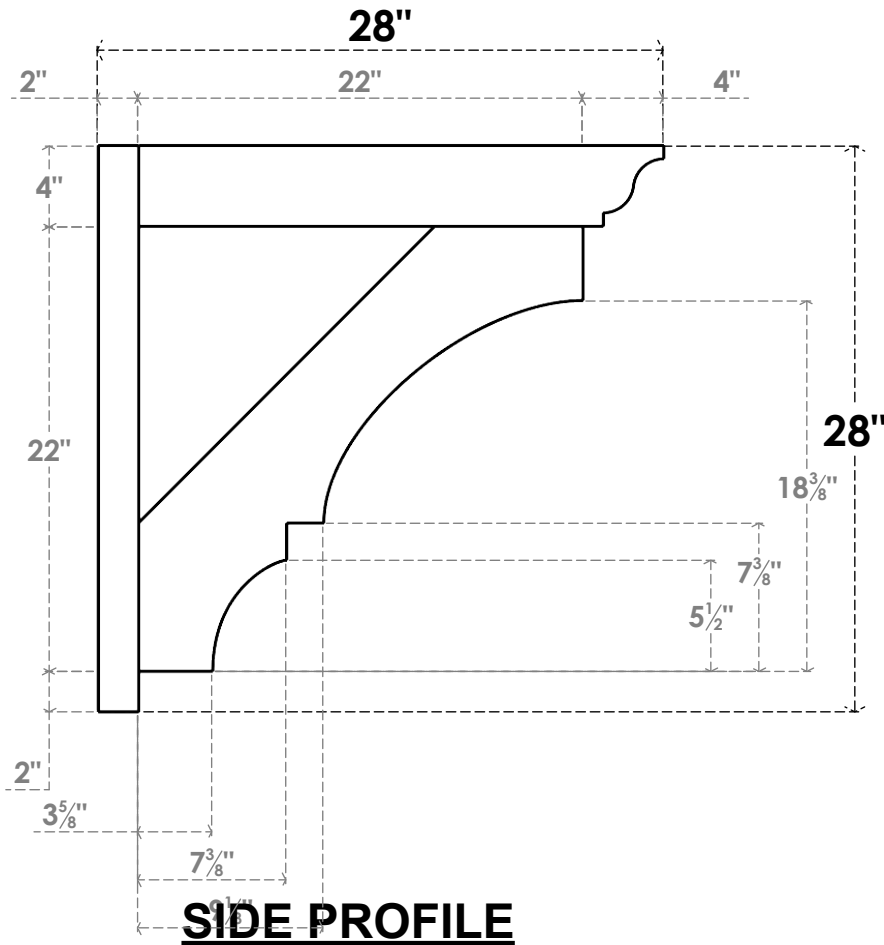

ITEM NUMBER: OUTUROC040X060X28000X28000X040X020X040BOA04RCPR

4"W TOP X 6"W BACK X 28"D X 28"H X 4"T TOP X 2"T BACK TIMBERTHANE ROUGH CEDAR BALBOA FAUX WOOD OPEN OUTLOOKER, TRADITIONAL TOP AND BLOCK BACK, 4"W CLOSED BRACE, PRIMED TAN

EKENA MILLWORK
2300 WEST MAIN ST.
CLARKSVILLE, TX 75426
TOLL FREE: 866-607-0453
WWW.EKENAMILLWORK.COM

NOTES

1. INSTALLATION TO BE COMPLETED IN ACCORDANCE WITH MANUFACTURER'S SPECIFICATIONS.
2. DRAWING MAY NOT BE TO SCALE
3. THIS DRAWING IS INTENDED FOR DESIGN AND PLANNING PURPOSES ONLY.
4. ALL INFORMATION CONTAINED HEREIN WAS CURRENT AT THE TIME OF DEVELOPMENT BUT MUST BE REVIEWED AND APPROVED BY THE PRODUCT MANUFACTURER TO BE CONSIDERED ACCURATE.
5. TIMBERTHANE ARCHITECTURAL PRODUCTS ARE MADE FROM HIGH DENSITY URETHANE AND COME FACTORY PRIMED