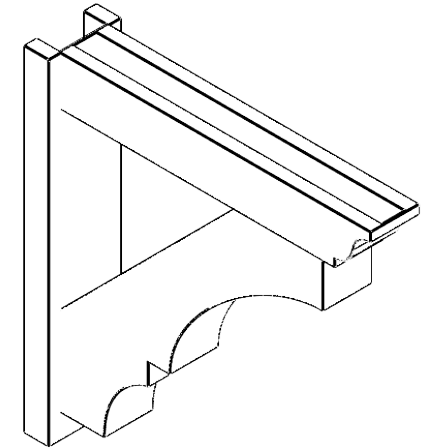

ITEM NUMBER: OUTUROC040X060X28000X28000X040X020X040BOA04RCPR

4"W TOP X 6"W BACK X 28"D X 28"H X 4"T TOP X 2"T BACK TIMBERTHANE ROUGH CEDAR BALBOA FAUX WOOD OPEN OUTLOOKER, TRADITIONAL TOP AND BLOCK BACK, 4"W CLOSED BRACE, PRIMED TAN

EKENA MILLWORK
2300 WEST MAIN ST.
CLARKSVILLE, TX 75426
TOLL FREE: 866-607-0453
WWW.EKENAMILLWORK.COM

NOTES

1. INSTALLATION TO BE COMPLETED IN ACCORDANCE WITH MANUFACTURER'S SPECIFICATIONS.
2. DRAWING MAY NOT BE TO SCALE
3. THIS DRAWING IS INTENDED FOR DESIGN AND PLANNING PURPOSES ONLY.
4. ALL INFORMATION CONTAINED HEREIN WAS CURRENT AT THE TIME OF DEVELOPMENT BUT MUST BE REVIEWED AND APPROVED BY THE PRODUCT MANUFACTURER TO BE CONSIDERED ACCURATE.
5. TIMBERTHANE ARCHITECTURAL PRODUCTS ARE MADE FROM HIGH DENSITY URETHANE AND COME FACTORY PRIMED