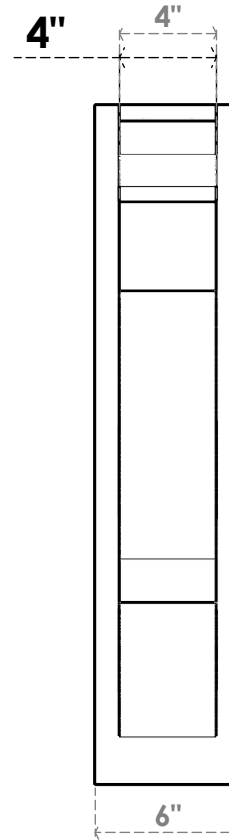

ITEM NUMBER: OUTUROC040X060X28000X28000X040X020X040BOA04RCPR

4"W TOP X 6"W BACK X 28"D X 28"H X 4"T TOP X 2"T BACK TIMBERTHANE ROUGH CEDAR BALBOA FAUX WOOD OPEN OUTLOOKER, TRADITIONAL TOP AND BLOCK BACK, 4"W CLOSED BRACE, PRIMED TAN

EKENA MILLWORK
2300 WEST MAIN ST.
CLARKSVILLE, TX 75426
TOLL FREE: 866-607-0453
WWW.EKENAMILLWORK.COM

NOTES

1. INSTALLATION TO BE COMPLETED IN ACCORDANCE WITH MANUFACTURER'S SPECIFICATIONS.
2. DRAWING MAY NOT BE TO SCALE
3. THIS DRAWING IS INTENDED FOR DESIGN AND PLANNING PURPOSES ONLY.
4. ALL INFORMATION CONTAINED HEREIN WAS CURRENT AT THE TIME OF DEVELOPMENT BUT MUST BE REVIEWED AND APPROVED BY THE PRODUCT MANUFACTURER TO BE CONSIDERED ACCURATE.
5. TIMBERTHANE ARCHITECTURAL PRODUCTS ARE MADE FROM HIGH DENSITY URETHANE AND COME FACTORY PRIMED